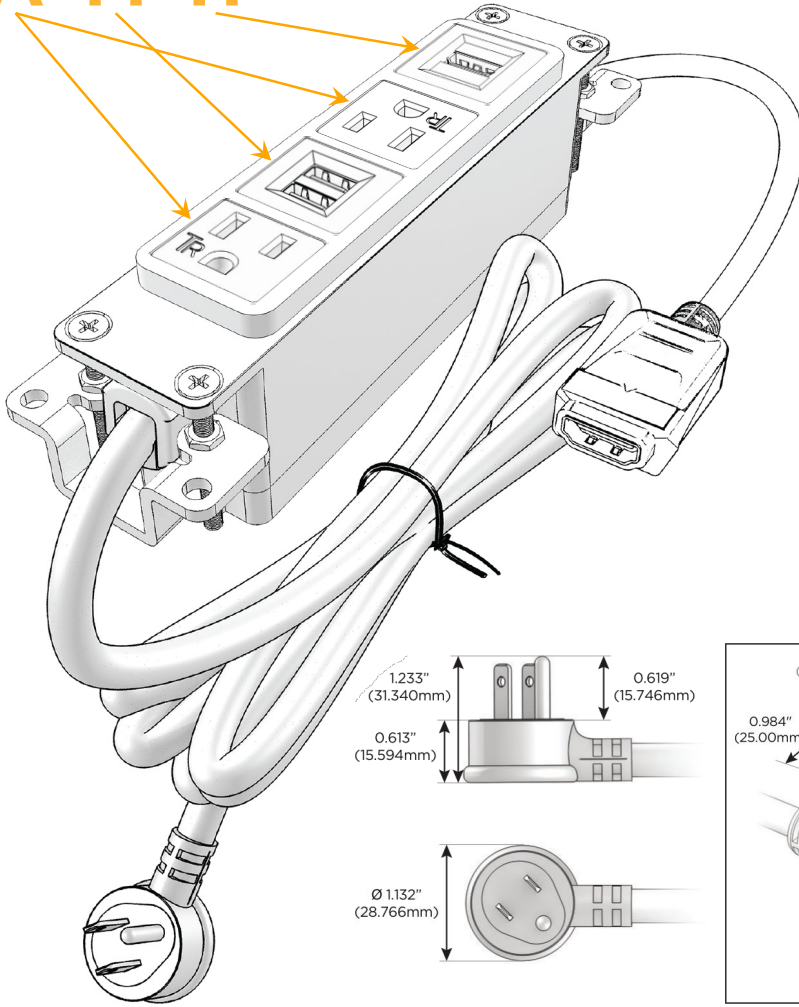

### Module/Port Options:

- A** Tamper Resistant AC Receptacle
- E** USB-A & USB-C (20W)
- M** Double USB-A (Fast Charging Ports - 18W)
- H** HDMI
- 6** CAT 6
- 12** RJ 12
- X** Switched AC
- Y** 3-Way Switch (Low Voltage)
- V** USB-C (45W High Speed Charging Port)
- S** USB-C (25W High Speed Charging Port)
- R** Switched AC (Rocker Switch)
- D** Dimmer Switch

### Plug:

Supplied with Low Profile Flat 45° Angle 120 VAC Plug

Optional Standard Straight 120 VAC Plug

Optional Straight 120 VAC Pass-through Plug

- CLEAN, COMPACT DESIGN
- STREAMLINED
- LOW PROFILE
- SIDE-EXITING CORDS
- PLUG & PLAY
- 6' AC CORD & PLUG (FLAT PLUG STANDARD)
- CUSTOMIZABLE CONFIGURATIONS AND FINISHES
- UL LISTED FOR MOUNTING IN FURNITURE
- 15A

# M-POWER-4T

AC POWER & DATA CONNECTIVITY SOLUTION

M-POWER-4T-AMAH-BR4B

Specs:

**Modules/Ports:**

- A** Tamper Resistant AC Receptacle
- M** Double USB-A (Fast Charging Ports - 18W)
- H** HDMI

**A M H**

Distributed by