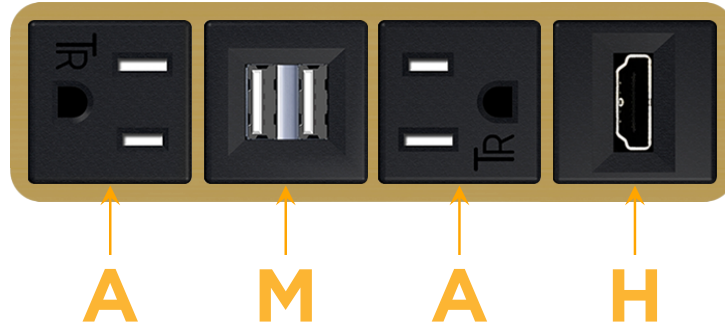

M-POWER-4T

AC POWER & DATA CONNECTIVITY SOLUTION

M-POWER-4T-AMAH-BR4B

Distributed by

Mormax Company, Inc.

8 Westchester Plaza

Elmsford, NY 10523

914-699-0101

sales@mormax.com

mormax.com

Metro Light & Power's line of power & data solutions offers sophisticated design elements combined with greater ease of installation. Streamlined and low-profile, enhanced by side-exiting cords, our outlets advance the industry with their cutting edge look and feel. We believe flexibility is key, and we provide a variety of mounting options, including the ability to mount in limited spaces. Our outlets are available in many finishes and configurations, in addition to a custom color and finish capability for our clients.

Bezel Finish: **SOLID BRASS BRUSHED**

Custom Finishes Available M-POWER-4T-AMAH-BR4B

Features:

Module/Port Options:

- **A** Tamper Resistant AC Receptacle
- **E** USB-A & USB-C (20W)
- **M** Double USB-A (Fast Charging Ports - 18W)
- **H** HDMI
- **6** CAT 6
- **12** RJ 12
- **X** Switched AC
- **Y** 3-Way Switch (Low Voltage)
- **V** USB-C (45W High Speed Charging Port)
- **S** USB-C (25W High Speed Charging Port)
- **R** Switched AC (Rocker Switch)
- **D** Dimmer Switch

Plug:

Supplied with Low Profile Flat 45° Angle 120 VAC Plug

Optional Standard Straight 120 VAC Plug

Optional Straight 120 VAC Pass-through Plug

- CLEAN, COMPACT DESIGN
- STREAMLINED
- LOW PROFILE
- SIDE-EXITING CORDS
- PLUG & PLAY
- 6' AC CORD & PLUG (FLAT PLUG STANDARD)
- CUSTOMIZABLE CONFIGURATIONS AND FINISHES
- UL LISTED FOR MOUNTING IN FURNITURE
- 15A