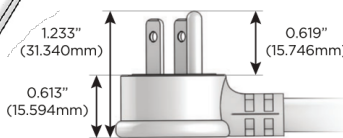

M-POWER-4T

AC POWER & DATA CONNECTIVITY SOLUTION

M-POWER-4T-AMAH-BAB

Specs:

Modules/Ports:

- A** Tamper Resistant AC Receptacle
- M** Double USB-A (Fast Charging Ports - 18W)
- H** HDMI

A M H

Distributed by