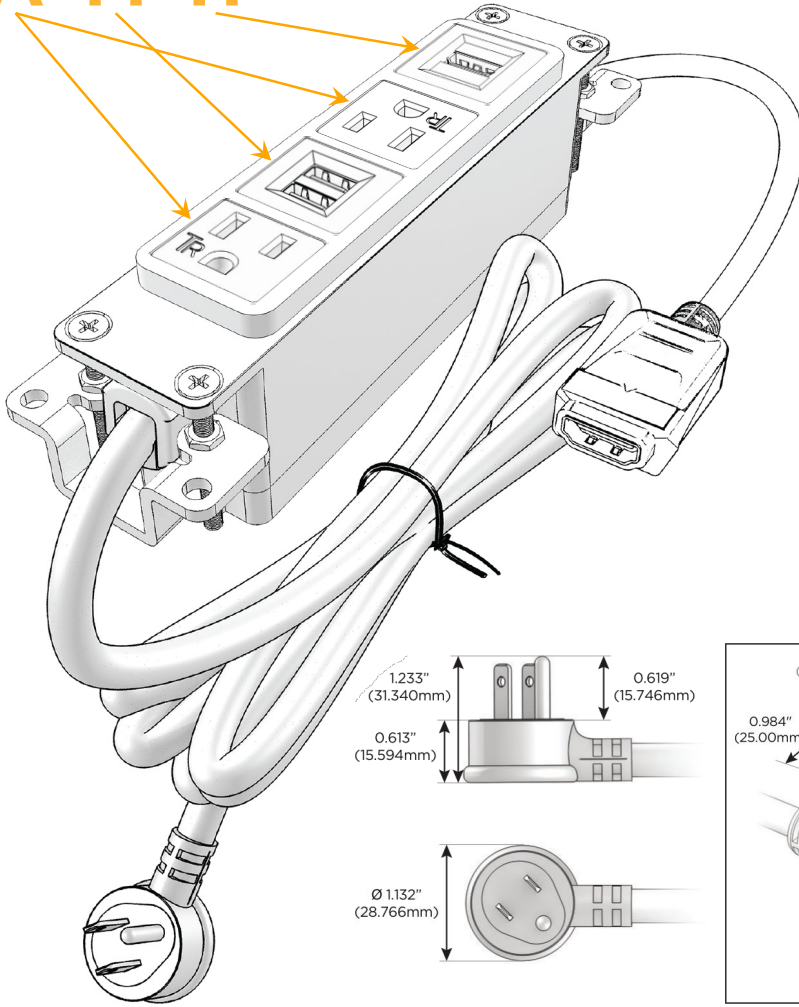

Bezel Finish: **BLACK (ABS)**

Custom Finishes Available M-POWER-4T-AMAH-BAB

Features:

Module/Port Options:

- A** Tamper Resistant AC Receptacle
- E** USB-A & USB-C (20W)
- M** Double USB-A (Fast Charging Ports - 18W)
- H** HDMI
- 6** CAT 6
- 12** RJ 12
- X** Switched AC
- Y** 3-Way Switch (Low Voltage)
- V** USB-C (45W High Speed Charging Port)
- S** USB-C (25W High Speed Charging Port)
- R** Switched AC (Rocker Switch)
- D** Dimmer Switch

Plug:

Supplied with Low Profile Flat 45° Angle 120 VAC Plug

Optional Standard Straight 120 VAC Plug

Optional Straight 120 VAC Pass-through Plug

- CLEAN, COMPACT DESIGN
- STREAMLINED
- LOW PROFILE
- SIDE-EXITING CORDS
- PLUG & PLAY
- 6' AC CORD & PLUG (FLAT PLUG STANDARD)
- CUSTOMIZABLE CONFIGURATIONS AND FINISHES
- UL LISTED FOR MOUNTING IN FURNITURE
- 15A

M-POWER-4T

AC POWER & DATA CONNECTIVITY SOLUTION

M-POWER-4T-AMAH-BAB

Specs:

Modules/Ports:

- A** Tamper Resistant AC Receptacle
- M** Double USB-A (Fast Charging Ports - 18W)
- H** HDMI

A M H

Distributed by