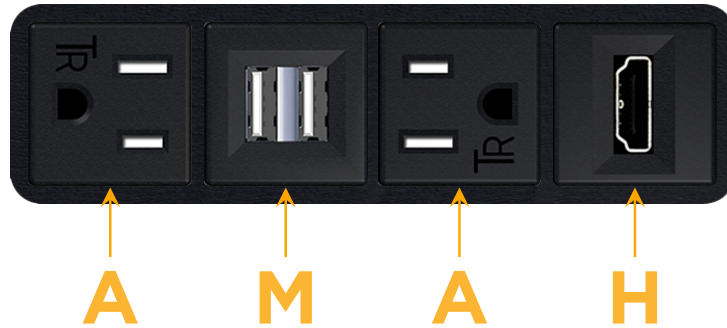

Bezel Finish: **BLACK (ABS)**

Custom Finishes Available M-POWER-4T-AMAH-BAB

Features:

Module/Port Options:

- A** Tamper Resistant AC Receptacle
- E** USB-A & USB-C (20W)
- M** Double USB-A (Fast Charging Ports - 18W)
- H** HDMI
- 6** CAT 6
- 12** RJ 12
- X** Switched AC
- Y** 3-Way Switch (Low Voltage)
- V** USB-C (45W High Speed Charging Port)
- S** USB-C (25W High Speed Charging Port)
- R** Switched AC (Rocker Switch)
- D** Dimmer Switch

Plug:

Supplied with Low Profile Flat 45° Angle 120 VAC Plug

Optional Standard Straight 120 VAC Plug

Optional Straight 120 VAC Pass-through Plug

- CLEAN, COMPACT DESIGN
- STREAMLINED
- LOW PROFILE
- SIDE-EXITING CORDS
- PLUG & PLAY
- 6' AC CORD & PLUG (FLAT PLUG STANDARD)
- CUSTOMIZABLE CONFIGURATIONS AND FINISHES
- UL LISTED FOR MOUNTING IN FURNITURE
- 15A

M-POWER-4T

AC POWER & DATA CONNECTIVITY SOLUTION

M-POWER-4T-AMAH-BAB

Specs:

Modules/Ports:

- A** Tamper Resistant AC Receptacle
- M** Double USB-A (Fast Charging Ports - 18W)
- H** HDMI

A M H

Distributed by