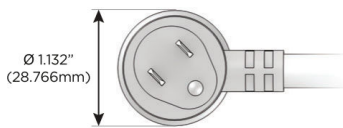

Plug:

Supplied with Low Profile Flat 45° Angle 120 VAC Plug

Optional Standard Straight 120 VAC Plug

Optional Straight 120 VAC Pass-through Plug

- CLEAN, COMPACT DESIGN
- STREAMLINED
- LOW PROFILE
- SIDE-EXITING CORDS
- PLUG & PLAY
- 6' AC CORD & PLUG (FLAT PLUG STANDARD)
- CUSTOMIZABLE CONFIGURATIONS AND FINISHES
- UL LISTED FOR MOUNTING IN FURNITURE
- 15A

M-POWER-4T

AC POWER & DATA CONNECTIVITY SOLUTION

M-POWER-4T-AMAH-BAB

Specs:

Modules/Ports:

- A** Tamper Resistant AC Receptacle
- M** Double USB-A (Fast Charging Ports - 18W)
- H** HDMI

A M H

Distributed by