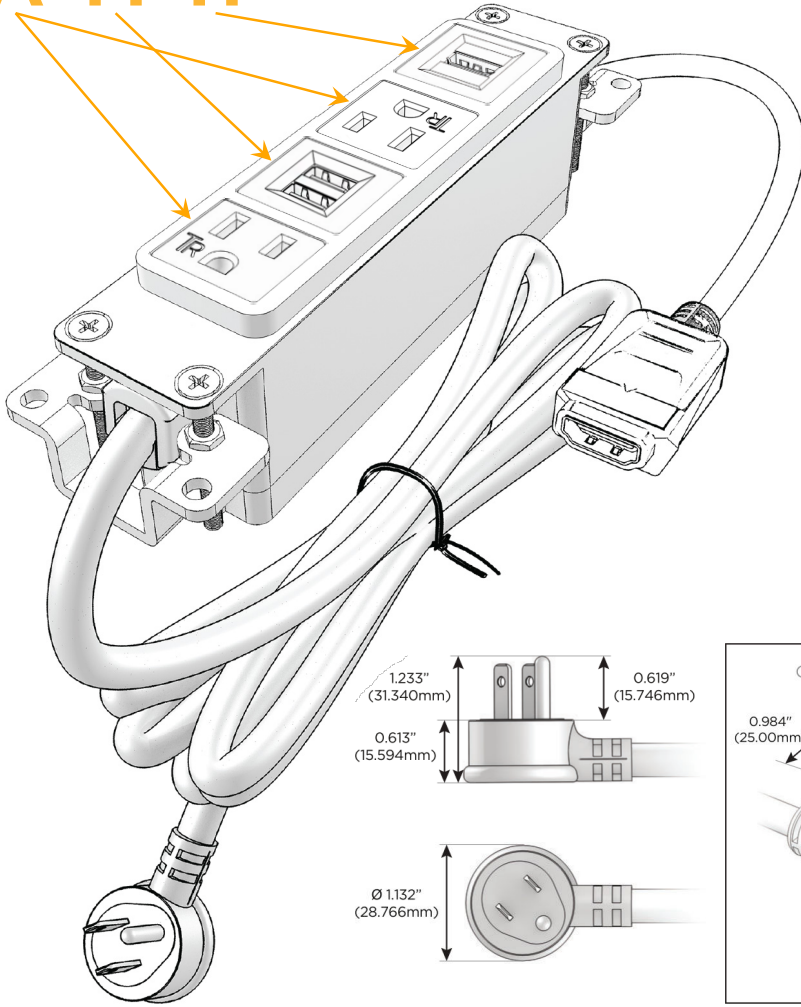

#### Module/Port Options:

- A** Tamper Resistant AC Receptacle
- E** USB-A & USB-C (20W)
- M** Double USB-A (Fast Charging Ports - 18W)
- H** HDMI
- 6** CAT 6
- 12** RJ 12
- X** Switched AC
- Y** 3-Way Switch (Low Voltage)
- V** USB-C (45W High Speed Charging Port)
- S** USB-C (25W High Speed Charging Port)
- R** Switched AC (Rocker Switch)
- D** Dimmer Switch

#### Plug:

Supplied with Low Profile Flat 45° Angle 120 VAC Plug

Optional Standard Straight 120 VAC Plug

Optional Straight 120 VAC Pass-through Plug

- CLEAN, COMPACT DESIGN
- STREAMLINED
- LOW PROFILE
- SIDE-EXITING CORDS
- PLUG & PLAY
- 6' AC CORD & PLUG (FLAT PLUG STANDARD)
- CUSTOMIZABLE CONFIGURATIONS AND FINISHES
- UL LISTED FOR MOUNTING IN FURNITURE
- 15A

# M-POWER-4T

AC POWER & DATA CONNECTIVITY SOLUTION

M-POWER-4T-AMAH-B2AB

Specs:

**Modules/Ports:**

- A** Tamper Resistant AC Receptacle
- M** Double USB-A (Fast Charging Ports - 18W)
- H** HDMI

**A M H**

TOP