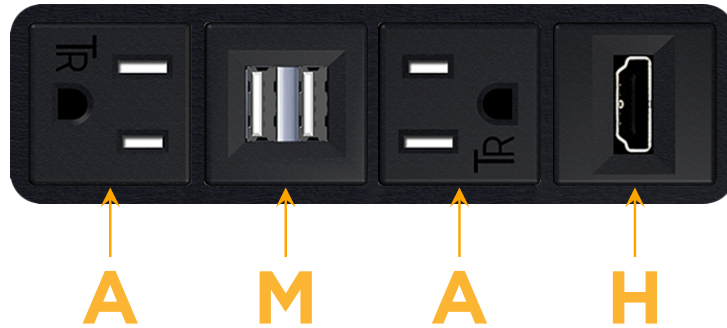

M-POWER-4T

AC POWER & DATA CONNECTIVITY SOLUTION

M-POWER-4T-AMAH-B2AB

Distributed by

Mormax Company, Inc.

8 Westchester Plaza

Elmsford, NY 10523

914-699-0101

sales@mormax.com

mormax.com

Metro Light & Power's line of power & data solutions offers sophisticated design elements combined with greater ease of installation. Streamlined and low-profile, enhanced by side-exiting cords, our outlets advance the industry with their cutting edge look and feel. We believe flexibility is key, and we provide a variety of mounting options, including the ability to mount in limited spaces. Our outlets are available in many finishes and configurations, in addition to a custom color and finish capability for our clients.

Bezel Finish: **SATIN BLACK (ABS)**

Custom Finishes Available M-POWER-4T-AMAH-B2AB

Features:

Module/Port Options:

- **A** Tamper Resistant AC Receptacle
- **E** USB-A & USB-C (20W)
- **M** Double USB-A (Fast Charging Ports - 18W)
- **H** HDMI
- **6** CAT 6
- **12** RJ 12
- **X** Switched AC
- **Y** 3-Way Switch (Low Voltage)
- **V** USB-C (45W High Speed Charging Port)
- **S** USB-C (25W High Speed Charging Port)
- **R** Switched AC (Rocker Switch)
- **D** Dimmer Switch

Plug:

Supplied with Low Profile Flat 45° Angle 120 VAC Plug

Optional Standard Straight 120 VAC Plug

Optional Straight 120 VAC Pass-through Plug

- CLEAN, COMPACT DESIGN
- STREAMLINED
- LOW PROFILE
- SIDE-EXITING CORDS
- PLUG & PLAY
- 6' AC CORD & PLUG (FLAT PLUG STANDARD)
- CUSTOMIZABLE CONFIGURATIONS AND FINISHES
- UL LISTED FOR MOUNTING IN FURNITURE
- 15A