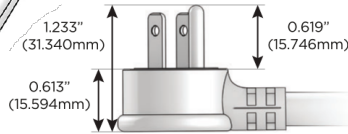

#### Plug:

Supplied with Low Profile Flat 45° Angle 120 VAC Plug

Optional Standard Straight 120 VAC Plug

Optional Straight 120 VAC Pass-through Plug

- CLEAN, COMPACT DESIGN
- STREAMLINED
- LOW PROFILE
- SIDE-EXITING CORDS
- PLUG & PLAY
- 6' AC CORD & PLUG (FLAT PLUG STANDARD)
- CUSTOMIZABLE CONFIGURATIONS AND FINISHES
- UL LISTED FOR MOUNTING IN FURNITURE
- 15A

# M-POWER-4T

AC POWER & DATA CONNECTIVITY SOLUTION

M-POWER-4T-AMAH-B2AB

Specs:

**Modules/Ports:**

- A** Tamper Resistant AC Receptacle
- M** Double USB-A (Fast Charging Ports - 18W)
- H** HDMI

**A M H**

TOP