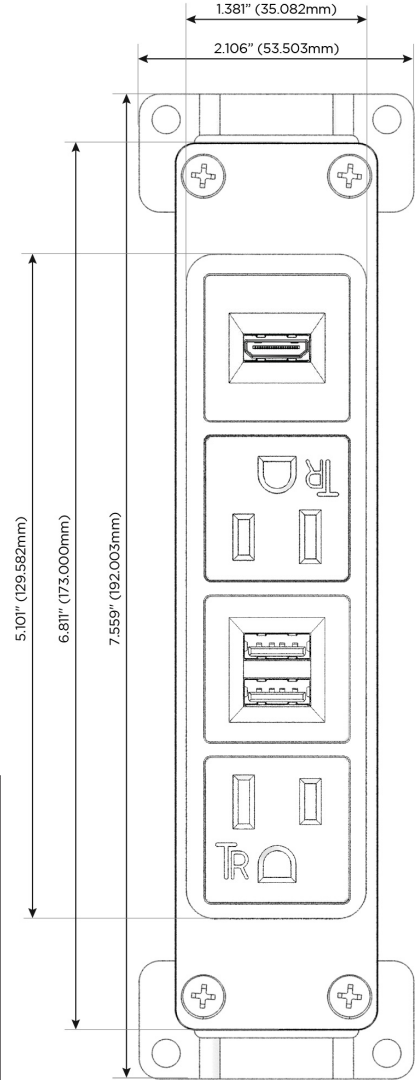

#### Module/Port Options:

- A** Tamper Resistant AC Receptacle
- E** USB-A & USB-C (20W)
- M** Double USB-A (Fast Charging Ports - 18W)
- H** HDMI
- 6** CAT 6
- 12** RJ 12
- X** Switched AC
- Y** 3-Way Switch (Low Voltage)
- V** USB-C (45W High Speed Charging Port)
- S** USB-C (25W High Speed Charging Port)
- R** Switched AC (Rocker Switch)
- D** Dimmer Switch

#### Plug:

Supplied with Low Profile Flat 45° Angle 120 VAC Plug

Optional Standard Straight 120 VAC Plug

Optional Straight 120 VAC Pass-through Plug

- CLEAN, COMPACT DESIGN
- STREAMLINED
- LOW PROFILE
- SIDE-EXITING CORDS
- PLUG & PLAY
- 6' AC CORD & PLUG (FLAT PLUG STANDARD)
- CUSTOMIZABLE CONFIGURATIONS AND FINISHES
- UL LISTED FOR MOUNTING IN FURNITURE
- 15A

# M-POWER-4T

AC POWER & DATA CONNECTIVITY SOLUTION

M-POWER-4T-AMAH-B2AB

Specs:

**Modules/Ports:**

- A** Tamper Resistant AC Receptacle
- M** Double USB-A (Fast Charging Ports - 18W)
- H** HDMI

**A M H**

TOP