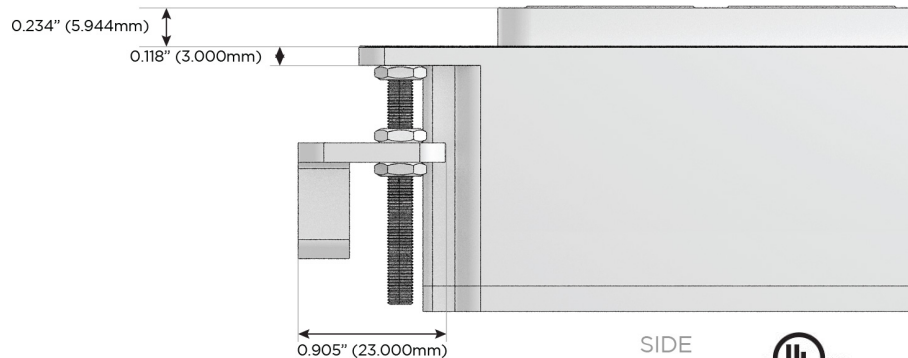

M-POWER-4T

AC POWER & DATA CONNECTIVITY SOLUTION

M-POWER-4T-AMAH-APAB

Specs:

Modules/Ports:

- A** Tamper Resistant AC Receptacle
- M** Double USB-A (Fast Charging Ports - 18W)
- H** HDMI

A M H

Distributed by