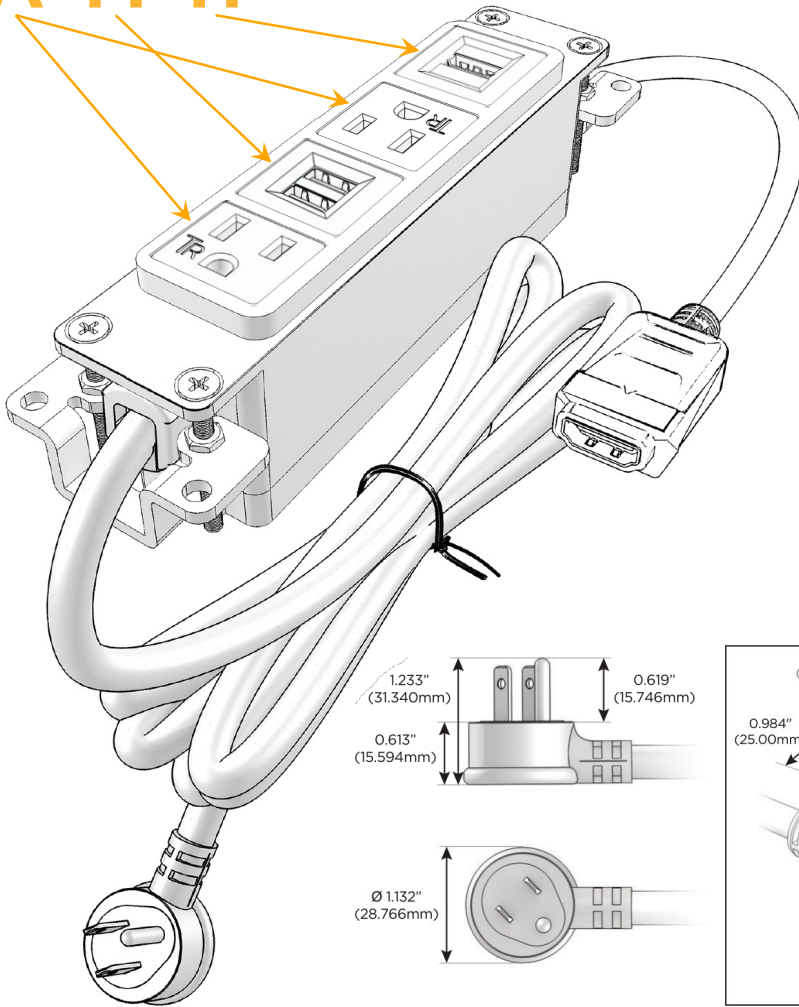

Bezel Finish: **SPECIAL ANTIQUE BRONZE (ABS)**

Custom Finishes Available M-POWER-4T-AMAH-APAB

Features:

Module/Port Options:

- A** Tamper Resistant AC Receptacle
- E** USB-A & USB-C (20W)
- M** Double USB-A (Fast Charging Ports - 18W)
- H** HDMI
- 6** CAT 6
- 12** RJ 12
- X** Switched AC
- Y** 3-Way Switch (Low Voltage)
- V** USB-C (45W High Speed Charging Port)
- S** USB-C (25W High Speed Charging Port)
- R** Switched AC (Rocker Switch)
- D** Dimmer Switch

Plug:

Supplied with Low Profile Flat 45° Angle 120 VAC Plug

Optional Standard Straight 120 VAC Plug

Optional Straight 120 VAC Pass-through Plug

- CLEAN, COMPACT DESIGN
- STREAMLINED
- LOW PROFILE
- SIDE-EXITING CORDS
- PLUG & PLAY
- 6' AC CORD & PLUG (FLAT PLUG STANDARD)
- CUSTOMIZABLE CONFIGURATIONS AND FINISHES
- UL LISTED FOR MOUNTING IN FURNITURE
- 15A

M-POWER-4T

AC POWER & DATA CONNECTIVITY SOLUTION

M-POWER-4T-AMAH-APAB

Specs:

Modules/Ports:

- A** Tamper Resistant AC Receptacle
- M** Double USB-A (Fast Charging Ports - 18W)
- H** HDMI

A M H

Distributed by