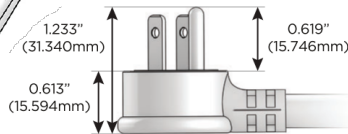

Plug:

Supplied with Low Profile Flat 45° Angle 120 VAC Plug

Optional Standard Straight 120 VAC Plug

Optional Straight 120 VAC Pass-through Plug

- CLEAN, COMPACT DESIGN
- STREAMLINED
- LOW PROFILE
- SIDE-EXITING CORDS
- PLUG & PLAY
- 6' AC CORD & PLUG (FLAT PLUG STANDARD)
- CUSTOMIZABLE CONFIGURATIONS AND FINISHES
- UL LISTED FOR MOUNTING IN FURNITURE
- 15A

M-POWER-4T

AC POWER & DATA CONNECTIVITY SOLUTION

M-POWER-4T-AMAH-APAB

Specs:

Modules/Ports:

- A** Tamper Resistant AC Receptacle
- M** Double USB-A (Fast Charging Ports - 18W)
- H** HDMI

A M H

Distributed by