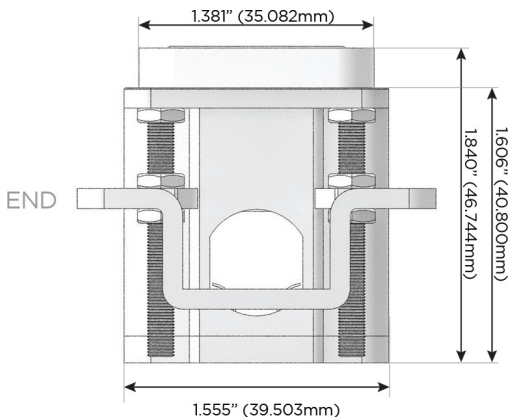

Plug:

Supplied with Low Profile Flat 45° Angle 120 VAC Plug

Optional Standard Straight 120 VAC Plug

Optional Straight 120 VAC Pass-through Plug

- CLEAN, COMPACT DESIGN
- STREAMLINED
- LOW PROFILE
- SIDE-EXITING CORDS
- PLUG & PLAY
- 6' AC CORD & PLUG (FLAT PLUG STANDARD)
- CUSTOMIZABLE CONFIGURATIONS AND FINISHES
- UL LISTED FOR MOUNTING IN FURNITURE
- 15A

M-POWER-4T

AC POWER & DATA CONNECTIVITY SOLUTION

M-POWER-4T-AMAH-APAB

Specs:

Modules/Ports:

- A** Tamper Resistant AC Receptacle
- M** Double USB-A (Fast Charging Ports - 18W)
- H** HDMI

A M H

Distributed by