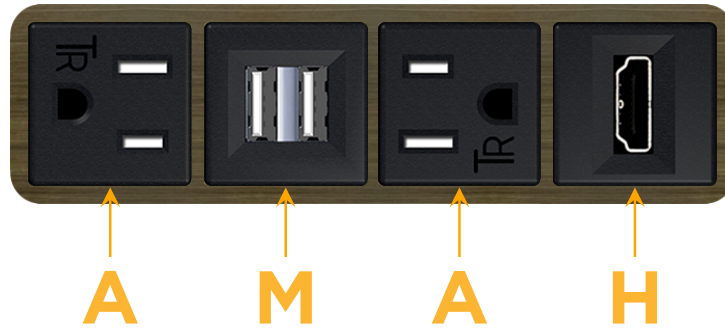

Bezel Finish: **SPECIAL ANTIQUE BRONZE (ABS)**

Custom Finishes Available M-POWER-4T-AMAH-APAB

Features:

Module/Port Options:

- A** Tamper Resistant AC Receptacle
- E** USB-A & USB-C (20W)
- M** Double USB-A (Fast Charging Ports - 18W)
- H** HDMI
- 6** CAT 6
- 12** RJ 12
- X** Switched AC
- Y** 3-Way Switch (Low Voltage)
- V** USB-C (45W High Speed Charging Port)
- S** USB-C (25W High Speed Charging Port)
- R** Switched AC (Rocker Switch)
- D** Dimmer Switch

Plug:

Supplied with Low Profile Flat 45° Angle 120 VAC Plug

Optional Standard Straight 120 VAC Plug

Optional Straight 120 VAC Pass-through Plug

- CLEAN, COMPACT DESIGN
- STREAMLINED
- LOW PROFILE
- SIDE-EXITING CORDS
- PLUG & PLAY
- 6' AC CORD & PLUG (FLAT PLUG STANDARD)
- CUSTOMIZABLE CONFIGURATIONS AND FINISHES
- UL LISTED FOR MOUNTING IN FURNITURE
- 15A

M-POWER-4T

AC POWER & DATA CONNECTIVITY SOLUTION

M-POWER-4T-AMAH-APAB

Specs:

Modules/Ports:

- A** Tamper Resistant AC Receptacle
- M** Double USB-A (Fast Charging Ports - 18W)
- H** HDMI

A M H

Distributed by