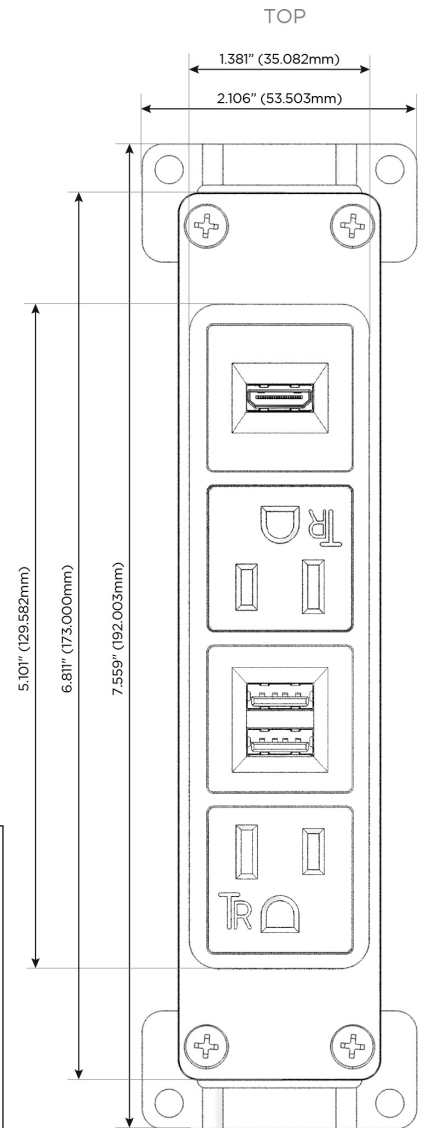

Bezel Finish: **SPECIAL ANTIQUE BRONZE (ABS)**

Custom Finishes Available M-POWER-4T-AMAH-APAB

Features:

Module/Port Options:

- A** Tamper Resistant AC Receptacle
- E** USB-A & USB-C (20W)
- M** Double USB-A (Fast Charging Ports - 18W)
- H** HDMI
- 6** CAT 6
- 12** RJ 12
- X** Switched AC
- Y** 3-Way Switch (Low Voltage)
- V** USB-C (45W High Speed Charging Port)
- S** USB-C (25W High Speed Charging Port)
- R** Switched AC (Rocker Switch)
- D** Dimmer Switch

Plug:

Supplied with Low Profile Flat 45° Angle 120 VAC Plug

Optional Standard Straight 120 VAC Plug

Optional Straight 120 VAC Pass-through Plug

- CLEAN, COMPACT DESIGN
- STREAMLINED
- LOW PROFILE
- SIDE-EXITING CORDS
- PLUG & PLAY
- 6' AC CORD & PLUG (FLAT PLUG STANDARD)
- CUSTOMIZABLE CONFIGURATIONS AND FINISHES
- UL LISTED FOR MOUNTING IN FURNITURE
- 15A

M-POWER-4T

AC POWER & DATA CONNECTIVITY SOLUTION

M-POWER-4T-AMAH-APAB

Specs:

Modules/Ports:

- A** Tamper Resistant AC Receptacle
- M** Double USB-A (Fast Charging Ports - 18W)
- H** HDMI

A M H

Distributed by