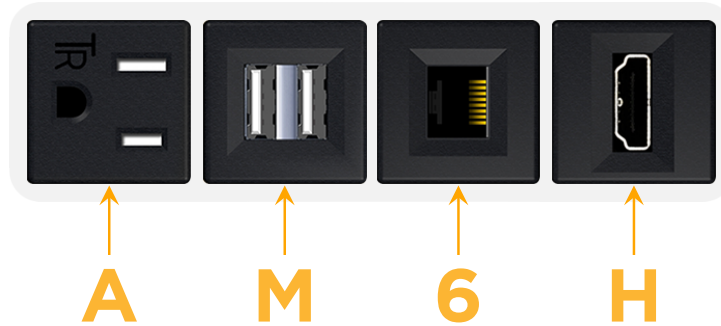

Bezel Finish: **WHITE (ABS)**

Custom Finishes Available M-POWER-4T-AM6H-WAB

Features:

Module/Port Options:

- A** Tamper Resistant AC Receptacle
- E** USB-A & USB-C (20W)
- M** Double USB-A (Fast Charging Ports - 18W)
- H** HDMI
- 6** CAT 6
- 12** RJ 12
- X** Switched AC
- Y** 3-Way Switch (Low Voltage)
- V** USB-C (45W High Speed Charging Port)
- S** USB-C (25W High Speed Charging Port)
- R** Switched AC (Rocker Switch)
- D** Dimmer Switch

Plug:

Supplied with Low Profile Flat 45° Angle 120 VAC Plug

Optional Standard Straight 120 VAC Plug

Optional Straight 120 VAC Pass-through Plug

- CLEAN, COMPACT DESIGN
- STREAMLINED
- LOW PROFILE
- SIDE-EXITING CORDS
- PLUG & PLAY
- 6' AC CORD & PLUG (FLAT PLUG STANDARD)
- CUSTOMIZABLE CONFIGURATIONS AND FINISHES
- UL LISTED FOR MOUNTING IN FURNITURE
- 15A

M-POWER-4T

AC POWER & DATA CONNECTIVITY SOLUTION

M-POWER-4T-AM6H-WAB

Specs:

Modules/Ports:

- A** Tamper Resistant AC Receptacle
- M** Double USB-A (Fast Charging Ports - 18W)
- 6** CAT 6
- H** HDMI

A M 6 H

Distributed by