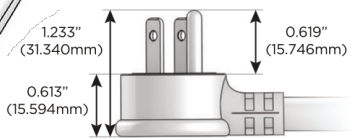

M-POWER-4T

AC POWER & DATA CONNECTIVITY SOLUTION

M-POWER-4T-AM6H-WAB

Specs:

Modules/Ports:

- A** Tamper Resistant AC Receptacle
- M** Double USB-A (Fast Charging Ports - 18W)
- 6** CAT 6
- H** HDMI

A M 6 H

Distributed by