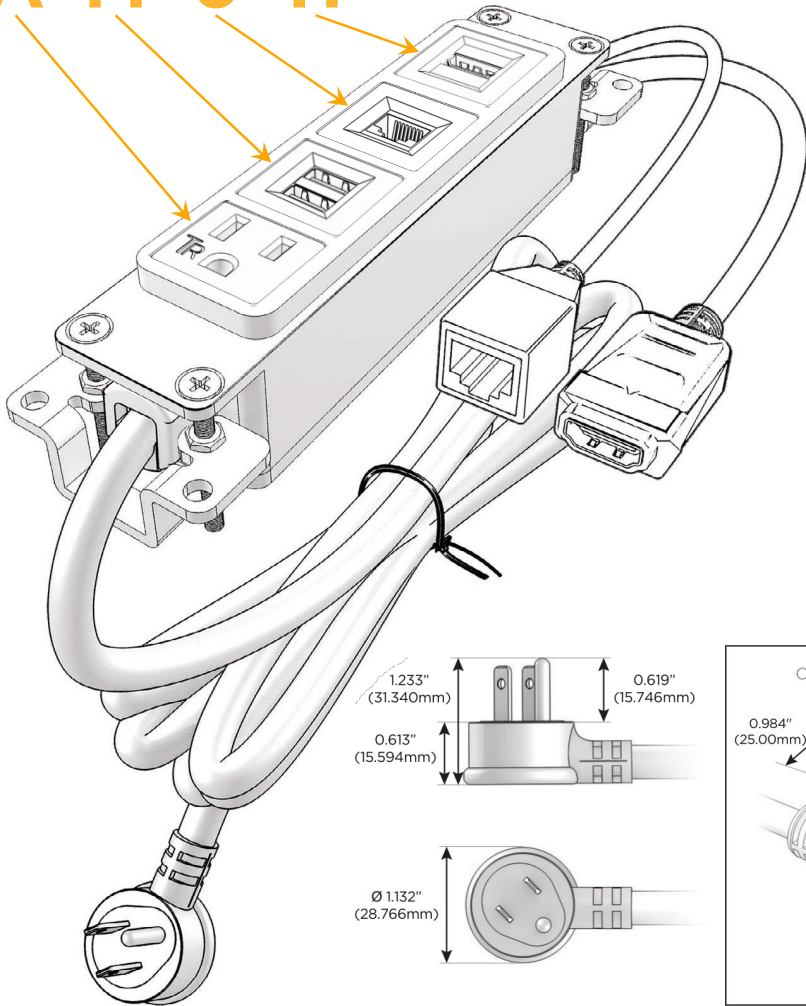

Bezel Finish: **WHITE (ABS)**

Custom Finishes Available M-POWER-4T-AM6H-WAB

Features:

Module/Port Options:

- A** Tamper Resistant AC Receptacle
- E** USB-A & USB-C (20W)
- M** Double USB-A (Fast Charging Ports - 18W)
- H** HDMI
- 6** CAT 6
- 12** RJ 12
- X** Switched AC
- Y** 3-Way Switch (Low Voltage)
- V** USB-C (45W High Speed Charging Port)
- S** USB-C (25W High Speed Charging Port)
- R** Switched AC (Rocker Switch)
- D** Dimmer Switch

Plug:

Supplied with Low Profile Flat 45° Angle 120 VAC Plug

Optional Standard Straight 120 VAC Plug

Optional Straight 120 VAC Pass-through Plug

- CLEAN, COMPACT DESIGN
- STREAMLINED
- LOW PROFILE
- SIDE-EXITING CORDS
- PLUG & PLAY
- 6' AC CORD & PLUG (FLAT PLUG STANDARD)
- CUSTOMIZABLE CONFIGURATIONS AND FINISHES
- UL LISTED FOR MOUNTING IN FURNITURE
- 15A

M-POWER-4T

AC POWER & DATA CONNECTIVITY SOLUTION

M-POWER-4T-AM6H-WAB

Specs:

Modules/Ports:

- A** Tamper Resistant AC Receptacle
- M** Double USB-A (Fast Charging Ports - 18W)
- 6** CAT 6
- H** HDMI

A M 6 H

Distributed by