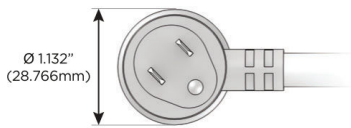

Plug:

Supplied with Low Profile Flat 45° Angle 120 VAC Plug

Optional Standard Straight 120 VAC Plug

Optional Straight 120 VAC Pass-through Plug

- CLEAN, COMPACT DESIGN
- STREAMLINED
- LOW PROFILE
- SIDE-EXITING CORDS
- PLUG & PLAY
- 6' AC CORD & PLUG (FLAT PLUG STANDARD)
- CUSTOMIZABLE CONFIGURATIONS AND FINISHES
- UL LISTED FOR MOUNTING IN FURNITURE
- 15A

M-POWER-4T

AC POWER & DATA CONNECTIVITY SOLUTION

M-POWER-4T-AM6H-WAB

Specs:

Modules/Ports:

- A** Tamper Resistant AC Receptacle
- M** Double USB-A (Fast Charging Ports - 18W)
- 6** CAT 6
- H** HDMI

A M 6 H

Distributed by