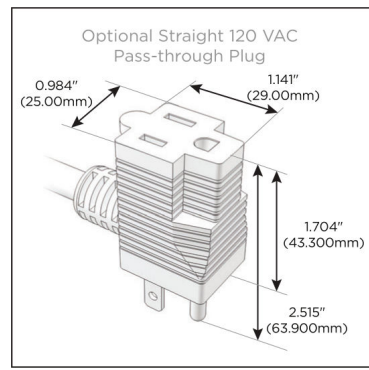

Plug:

Supplied with Low Profile Flat 45° Angle 120 VAC Plug

Optional Standard Straight 120 VAC Plug

Optional Straight 120 VAC Pass-through Plug

- CLEAN, COMPACT DESIGN
- STREAMLINED
- LOW PROFILE
- SIDE-EXITING CORDS
- PLUG & PLAY
- 6' AC CORD & PLUG (FLAT PLUG STANDARD)
- CUSTOMIZABLE CONFIGURATIONS AND FINISHES
- UL LISTED FOR MOUNTING IN FURNITURE
- 15A

M-POWER-4T

AC POWER & DATA CONNECTIVITY SOLUTION

M-POWER-4T-AM6H-WAB

Specs:

Modules/Ports:

- A** Tamper Resistant AC Receptacle
- M** Double USB-A (Fast Charging Ports - 18W)
- 6** CAT 6
- H** HDMI

A M 6 H

Distributed by