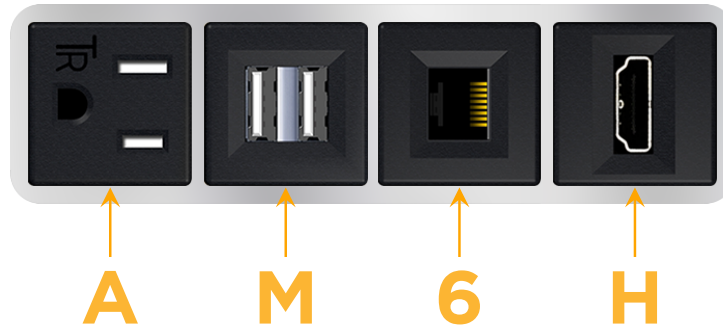

M-POWER-4T

AC POWER & DATA CONNECTIVITY SOLUTION

M-POWER-4T-AM6H-SS8B

Distributed by

Mormax Company, Inc.

8 Westchester Plaza

Elmsford, NY 10523

914-699-0101

sales@mormax.com

mormax.com

Metro Light & Power's line of power & data solutions offers sophisticated design elements combined with greater ease of installation. Streamlined and low-profile, enhanced by side-exiting cords, our outlets advance the industry with their cutting edge look and feel. We believe flexibility is key, and we provide a variety of mounting options, including the ability to mount in limited spaces. Our outlets are available in many finishes and configurations, in addition to a custom color and finish capability for our clients.

Bezel Finish: **STAINLESS STEEL MIRROR FINISH**

Custom Finishes Available M-POWER-4T-AM6H-SS8B

Features:

Module/Port Options:

- **A** Tamper Resistant AC Receptacle
- **E** USB-A & USB-C (20W)
- **M** Double USB-A (Fast Charging Ports - 18W)
- **H** HDMI
- **6** CAT 6
- **12** RJ 12
- **X** Switched AC
- **Y** 3-Way Switch (Low Voltage)
- **V** USB-C (45W High Speed Charging Port)
- **S** USB-C (25W High Speed Charging Port)
- **R** Switched AC (Rocker Switch)
- **D** Dimmer Switch

Plug:

Supplied with Low Profile Flat 45° Angle 120 VAC Plug

Optional Standard Straight 120 VAC Plug

Optional Straight 120 VAC Pass-through Plug

- CLEAN, COMPACT DESIGN
- STREAMLINED
- LOW PROFILE
- SIDE-EXITING CORDS
- PLUG & PLAY
- 6' AC CORD & PLUG (FLAT PLUG STANDARD)
- CUSTOMIZABLE CONFIGURATIONS AND FINISHES
- UL LISTED FOR MOUNTING IN FURNITURE
- 15A