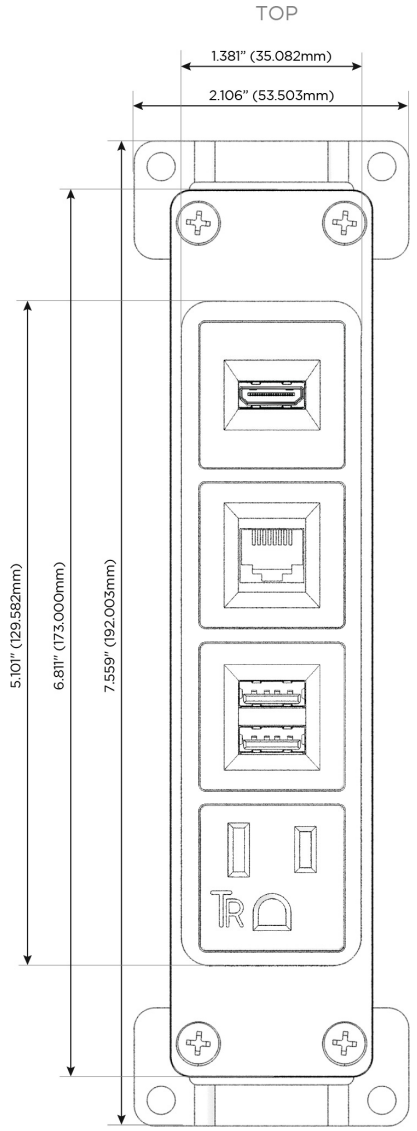

### Module/Port Options:

- A** Tamper Resistant AC Receptacle
- E** USB-A & USB-C (20W)
- M** Double USB-A (Fast Charging Ports - 18W)
- H** HDMI
- 6** CAT 6
- 12** RJ 12
- X** Switched AC
- Y** 3-Way Switch (Low Voltage)
- V** USB-C (45W High Speed Charging Port)
- S** USB-C (25W High Speed Charging Port)
- R** Switched AC (Rocker Switch)
- D** Dimmer Switch

### Plug:

Supplied with Low Profile Flat 45° Angle 120 VAC Plug

Optional Standard Straight 120 VAC Plug

Optional Straight 120 VAC Pass-through Plug

- CLEAN, COMPACT DESIGN
- STREAMLINED
- LOW PROFILE
- SIDE-EXITING CORDS
- PLUG & PLAY
- 6' AC CORD & PLUG (FLAT PLUG STANDARD)
- CUSTOMIZABLE CONFIGURATIONS AND FINISHES
- UL LISTED FOR MOUNTING IN FURNITURE
- 15A

# M-POWER-4T

AC POWER & DATA CONNECTIVITY SOLUTION

M-POWER-4T-AM6H-SS8B

Specs:

**Modules/Ports:**

- A** Tamper Resistant AC Receptacle
- M** Double USB-A (Fast Charging Ports - 18W)
- 6** CAT 6
- H** HDMI

**A M 6 H**