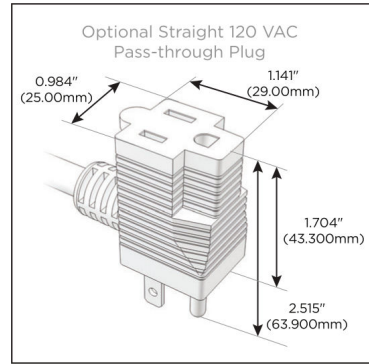

### Module/Port Options:

- A** Tamper Resistant AC Receptacle
- E** USB-A & USB-C (20W)
- M** Double USB-A (Fast Charging Ports - 18W)
- H** HDMI
- 6** CAT 6
- 12** RJ 12
- X** Switched AC
- Y** 3-Way Switch (Low Voltage)
- V** USB-C (45W High Speed Charging Port)
- S** USB-C (25W High Speed Charging Port)
- R** Switched AC (Rocker Switch)
- D** Dimmer Switch

### Plug:

Supplied with Low Profile Flat 45° Angle 120 VAC Plug

Optional Standard Straight 120 VAC Plug

Optional Straight 120 VAC Pass-through Plug

- CLEAN, COMPACT DESIGN
- STREAMLINED
- LOW PROFILE
- SIDE-EXITING CORDS
- PLUG & PLAY
- 6' AC CORD & PLUG (FLAT PLUG STANDARD)
- CUSTOMIZABLE CONFIGURATIONS AND FINISHES
- UL LISTED FOR MOUNTING IN FURNITURE
- 15A

# M-POWER-4T

AC POWER & DATA CONNECTIVITY SOLUTION

M-POWER-4T-AM6H-SS8B

Specs:

**Modules/Ports:**

- A** Tamper Resistant AC Receptacle
- M** Double USB-A (Fast Charging Ports - 18W)
- 6** CAT 6
- H** HDMI

**A M 6 H**