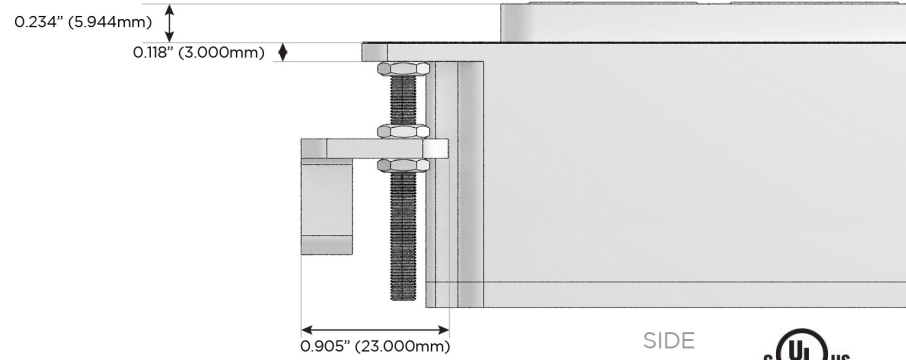

# M-POWER-4T

AC POWER & DATA CONNECTIVITY SOLUTION

M-POWER-4T-AM6H-SS8B

Specs:

**Modules/Ports:**

- A** Tamper Resistant AC Receptacle
- M** Double USB-A (Fast Charging Ports - 18W)
- 6** CAT 6
- H** HDMI

**A M 6 H**