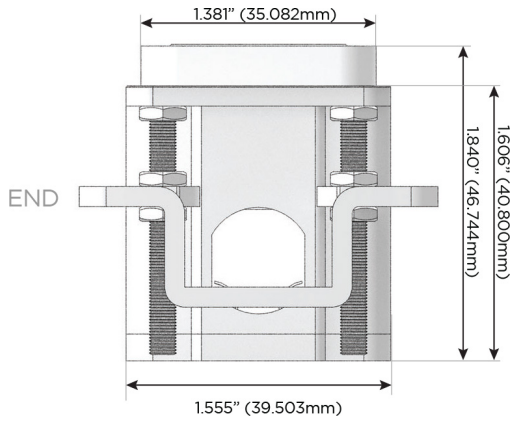

### Plug:

Supplied with Low Profile Flat 45° Angle 120 VAC Plug

Optional Standard Straight 120 VAC Plug

Optional Straight 120 VAC Pass-through Plug

- CLEAN, COMPACT DESIGN
- STREAMLINED
- LOW PROFILE
- SIDE-EXITING CORDS
- PLUG & PLAY
- 6' AC CORD & PLUG (FLAT PLUG STANDARD)
- CUSTOMIZABLE CONFIGURATIONS AND FINISHES
- UL LISTED FOR MOUNTING IN FURNITURE
- 15A

# M-POWER-4T

AC POWER & DATA CONNECTIVITY SOLUTION

M-POWER-4T-AM6H-SS8B

Specs:

**Modules/Ports:**

- A** Tamper Resistant AC Receptacle
- M** Double USB-A (Fast Charging Ports - 18W)
- 6** CAT 6
- H** HDMI

**A M 6 H**