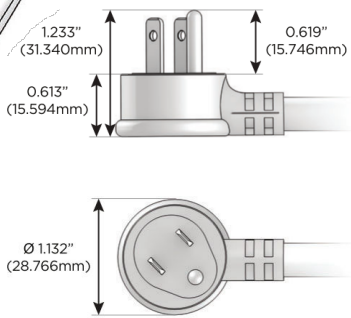

### Module/Port Options:

- A** Tamper Resistant AC Receptacle
- E** USB-A & USB-C (20W)
- M** Double USB-A (Fast Charging Ports - 18W)
- H** HDMI
- 6** CAT 6
- 12** RJ 12
- X** Switched AC
- Y** 3-Way Switch (Low Voltage)
- V** USB-C (45W High Speed Charging Port)
- S** USB-C (25W High Speed Charging Port)
- R** Switched AC (Rocker Switch)
- D** Dimmer Switch

### Plug:

Supplied with Low Profile Flat 45° Angle 120 VAC Plug

Optional Standard Straight 120 VAC Plug

Optional Straight 120 VAC Pass-through Plug

- CLEAN, COMPACT DESIGN
- STREAMLINED
- LOW PROFILE
- SIDE-EXITING CORDS
- PLUG & PLAY
- 6' AC CORD & PLUG (FLAT PLUG STANDARD)
- CUSTOMIZABLE CONFIGURATIONS AND FINISHES
- UL LISTED FOR MOUNTING IN FURNITURE
- 15A

# M-POWER-4T

AC POWER & DATA CONNECTIVITY SOLUTION

M-POWER-4T-AM6H-SS8B

Specs:

**Modules/Ports:**

- A** Tamper Resistant AC Receptacle
- M** Double USB-A (Fast Charging Ports - 18W)
- 6** CAT 6
- H** HDMI

**A M 6 H**