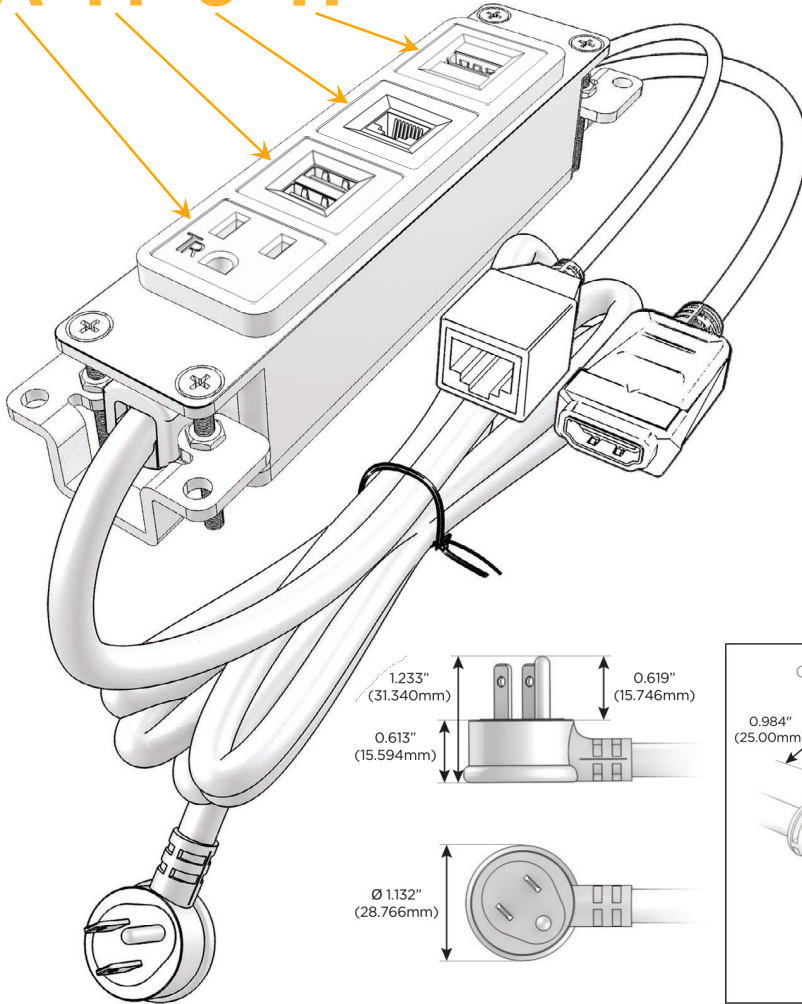

### Module/Port Options:

- A** Tamper Resistant AC Receptacle
- E** USB-A & USB-C (20W)
- M** Double USB-A (Fast Charging Ports - 18W)
- H** HDMI
- 6** CAT 6
- 12** RJ 12
- X** Switched AC
- Y** 3-Way Switch (Low Voltage)
- V** USB-C (45W High Speed Charging Port)
- S** USB-C (25W High Speed Charging Port)
- R** Switched AC (Rocker Switch)
- D** Dimmer Switch

### Plug:

Supplied with Low Profile Flat 45° Angle 120 VAC Plug

Optional Standard Straight 120 VAC Plug

Optional Straight 120 VAC Pass-through Plug

- CLEAN, COMPACT DESIGN
- STREAMLINED
- LOW PROFILE
- SIDE-EXITING CORDS
- PLUG & PLAY
- 6' AC CORD & PLUG (FLAT PLUG STANDARD)
- CUSTOMIZABLE CONFIGURATIONS AND FINISHES
- UL LISTED FOR MOUNTING IN FURNITURE
- 15A

# M-POWER-4T

AC POWER & DATA CONNECTIVITY SOLUTION

M-POWER-4T-AM6H-SS8B

Specs:

**Modules/Ports:**

- A** Tamper Resistant AC Receptacle
- M** Double USB-A (Fast Charging Ports - 18W)
- 6** CAT 6
- H** HDMI

**A M 6 H**