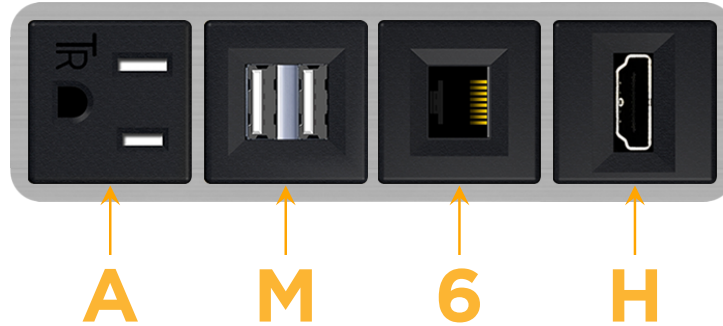

Bezel Finish: **STAINLESS STEEL BRUSHED**

Custom Finishes Available M-POWER-4T-AM6H-SS4B

Features:

Module/Port Options:

- A** Tamper Resistant AC Receptacle
- E** USB-A & USB-C (20W)
- M** Double USB-A (Fast Charging Ports - 18W)
- H** HDMI
- 6** CAT 6
- 12** RJ 12
- X** Switched AC
- Y** 3-Way Switch (Low Voltage)
- V** USB-C (45W High Speed Charging Port)
- S** USB-C (25W High Speed Charging Port)
- R** Switched AC (Rocker Switch)
- D** Dimmer Switch

Plug:

Supplied with Low Profile Flat 45° Angle 120 VAC Plug

Optional Standard Straight 120 VAC Plug

Optional Straight 120 VAC Pass-through Plug

- CLEAN, COMPACT DESIGN
- STREAMLINED
- LOW PROFILE
- SIDE-EXITING CORDS
- PLUG & PLAY
- 6' AC CORD & PLUG (FLAT PLUG STANDARD)
- CUSTOMIZABLE CONFIGURATIONS AND FINISHES
- UL LISTED FOR MOUNTING IN FURNITURE
- 15A

M-POWER-4T

AC POWER & DATA CONNECTIVITY SOLUTION

M-POWER-4T-AM6H-SS4B

Specs:

Modules/Ports:

- A** Tamper Resistant AC Receptacle
- M** Double USB-A (Fast Charging Ports - 18W)
- 6** CAT 6
- H** HDMI

A M 6 H