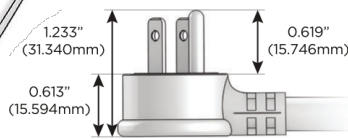

M-POWER-4T

AC POWER & DATA CONNECTIVITY SOLUTION

M-POWER-4T-AM6H-SS4B

Specs:

Modules/Ports:

- A** Tamper Resistant AC Receptacle
- M** Double USB-A (Fast Charging Ports - 18W)
- 6** CAT 6
- H** HDMI

A M 6 H