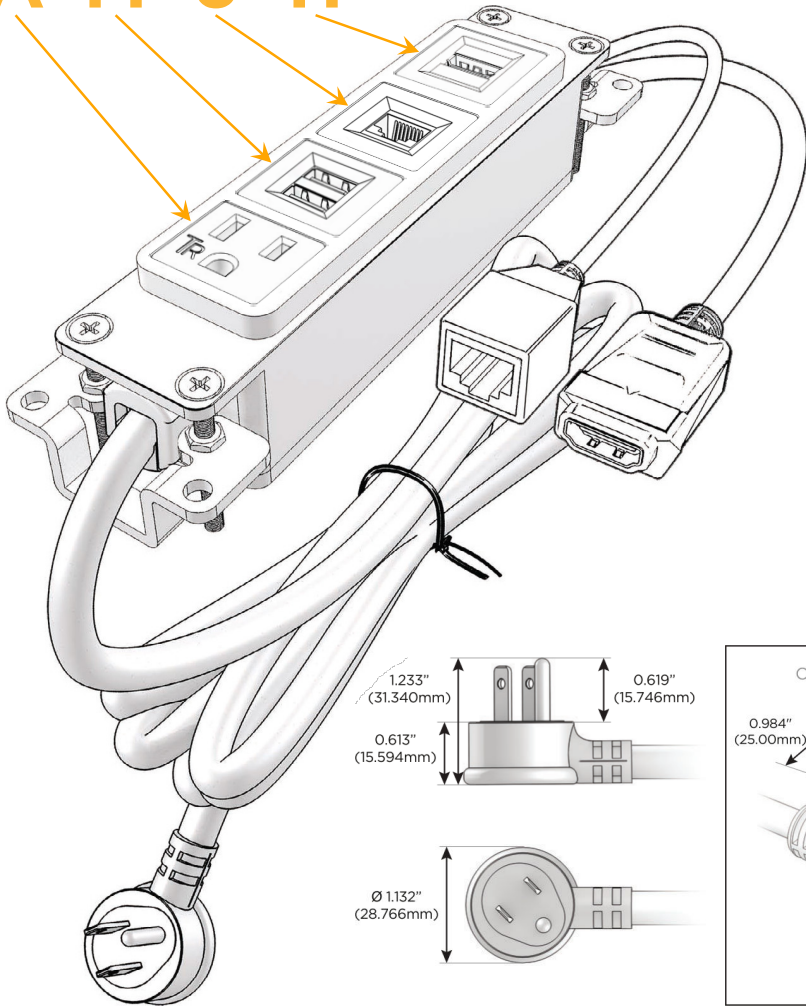

Bezel Finish: **STAINLESS STEEL BRUSHED**

Custom Finishes Available M-POWER-4T-AM6H-SS4B

Features:

Module/Port Options:

- A** Tamper Resistant AC Receptacle
- E** USB-A & USB-C (20W)
- M** Double USB-A (Fast Charging Ports - 18W)
- H** HDMI
- 6** CAT 6
- 12** RJ 12
- X** Switched AC
- Y** 3-Way Switch (Low Voltage)
- V** USB-C (45W High Speed Charging Port)
- S** USB-C (25W High Speed Charging Port)
- R** Switched AC (Rocker Switch)
- D** Dimmer Switch

Plug:

Supplied with Low Profile Flat 45° Angle 120 VAC Plug

Optional Standard Straight 120 VAC Plug

Optional Straight 120 VAC Pass-through Plug

- CLEAN, COMPACT DESIGN
- STREAMLINED
- LOW PROFILE
- SIDE-EXITING CORDS
- PLUG & PLAY
- 6' AC CORD & PLUG (FLAT PLUG STANDARD)
- CUSTOMIZABLE CONFIGURATIONS AND FINISHES
- UL LISTED FOR MOUNTING IN FURNITURE
- 15A

M-POWER-4T

AC POWER & DATA CONNECTIVITY SOLUTION

M-POWER-4T-AM6H-SS4B

Specs:

Modules/Ports:

- A** Tamper Resistant AC Receptacle
- M** Double USB-A (Fast Charging Ports - 18W)
- 6** CAT 6
- H** HDMI

A M 6 H