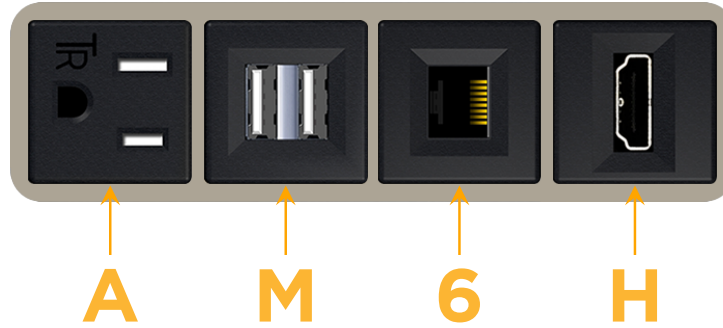

M-POWER-4T

AC POWER & DATA CONNECTIVITY SOLUTION

M-POWER-4T-AM6H-SAB

Distributed by

Mormax Company, Inc.

8 Westchester Plaza

Elmsford, NY 10523

914-699-0101

sales@mormax.com

mormax.com

Metro Light & Power's line of power & data solutions offers sophisticated design elements combined with greater ease of installation. Streamlined and low-profile, enhanced by side-exiting cords, our outlets advance the industry with their cutting edge look and feel. We believe flexibility is key, and we provide a variety of mounting options, including the ability to mount in limited spaces. Our outlets are available in many finishes and configurations, in addition to a custom color and finish capability for our clients.

Bezel Finish: **SATIN NICKEL (ABS)**

Custom Finishes Available M-POWER-4T-AM6H-SAB

Features:

Module/Port Options:

- **A** Tamper Resistant AC Receptacle
- **E** USB-A & USB-C (20W)
- **M** Double USB-A (Fast Charging Ports - 18W)
- **H** HDMI
- **6** CAT 6
- **12** RJ 12
- **X** Switched AC
- **Y** 3-Way Switch (Low Voltage)
- **V** USB-C (45W High Speed Charging Port)
- **S** USB-C (25W High Speed Charging Port)
- **R** Switched AC (Rocker Switch)
- **D** Dimmer Switch

Plug:

Supplied with Low Profile Flat 45° Angle 120 VAC Plug

Optional Standard Straight 120 VAC Plug

Optional Straight 120 VAC Pass-through Plug

- CLEAN, COMPACT DESIGN
- STREAMLINED
- LOW PROFILE
- SIDE-EXITING CORDS
- PLUG & PLAY
- 6' AC CORD & PLUG (FLAT PLUG STANDARD)
- CUSTOMIZABLE CONFIGURATIONS AND FINISHES
- UL LISTED FOR MOUNTING IN FURNITURE
- 15A