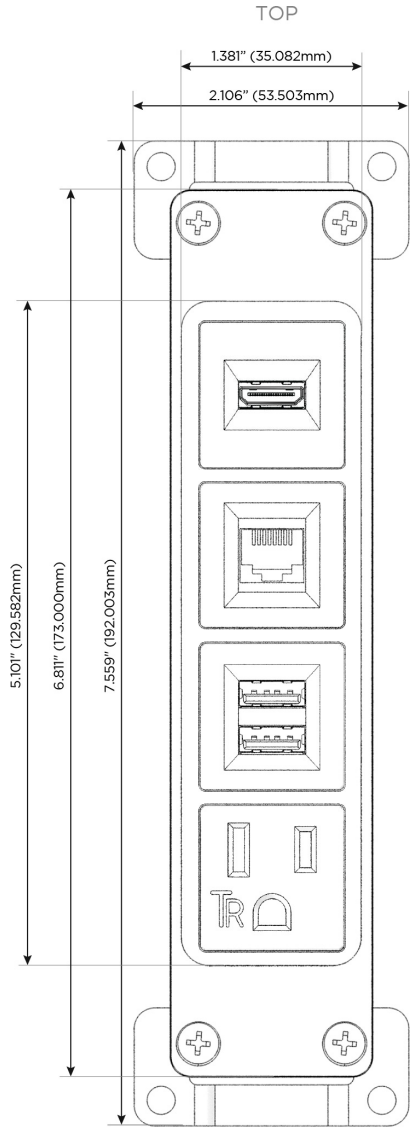

### Module/Port Options:

- A** Tamper Resistant AC Receptacle
- E** USB-A & USB-C (20W)
- M** Double USB-A (Fast Charging Ports - 18W)
- H** HDMI
- 6** CAT 6
- 12** RJ 12
- X** Switched AC
- Y** 3-Way Switch (Low Voltage)
- V** USB-C (45W High Speed Charging Port)
- S** USB-C (25W High Speed Charging Port)
- R** Switched AC (Rocker Switch)
- D** Dimmer Switch

### Plug:

Supplied with Low Profile Flat 45° Angle 120 VAC Plug

Optional Standard Straight 120 VAC Plug

Optional Straight 120 VAC Pass-through Plug

- CLEAN, COMPACT DESIGN
- STREAMLINED
- LOW PROFILE
- SIDE-EXITING CORDS
- PLUG & PLAY
- 6' AC CORD & PLUG (FLAT PLUG STANDARD)
- CUSTOMIZABLE CONFIGURATIONS AND FINISHES
- UL LISTED FOR MOUNTING IN FURNITURE
- 15A

# M-POWER-4T

AC POWER & DATA CONNECTIVITY SOLUTION

M-POWER-4T-AM6H-SAB

Specs:

**Modules/Ports:**

- A** Tamper Resistant AC Receptacle
- M** Double USB-A (Fast Charging Ports - 18W)
- 6** CAT 6
- H** HDMI

**A M 6 H**