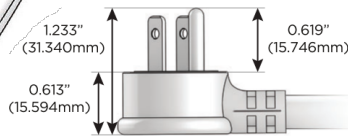

### Plug:

Supplied with Low Profile Flat 45° Angle 120 VAC Plug

Optional Standard Straight 120 VAC Plug

Optional Straight 120 VAC Pass-through Plug

- CLEAN, COMPACT DESIGN
- STREAMLINED
- LOW PROFILE
- SIDE-EXITING CORDS
- PLUG & PLAY
- 6' AC CORD & PLUG (FLAT PLUG STANDARD)
- CUSTOMIZABLE CONFIGURATIONS AND FINISHES
- UL LISTED FOR MOUNTING IN FURNITURE
- 15A

# M-POWER-4T

AC POWER & DATA CONNECTIVITY SOLUTION

M-POWER-4T-AM6H-SAB

Specs:

**Modules/Ports:**

- A** Tamper Resistant AC Receptacle
- M** Double USB-A (Fast Charging Ports - 18W)
- 6** CAT 6
- H** HDMI

**A M 6 H**