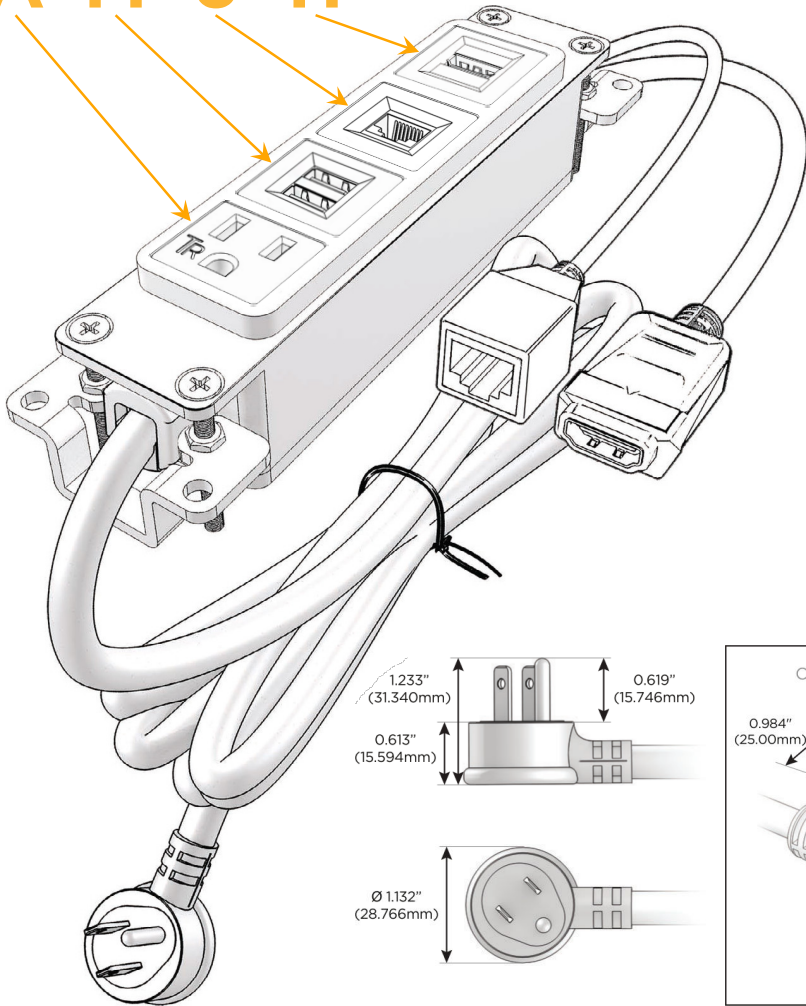

### Module/Port Options:

- A** Tamper Resistant AC Receptacle
- E** USB-A & USB-C (20W)
- M** Double USB-A (Fast Charging Ports - 18W)
- H** HDMI
- 6** CAT 6
- 12** RJ 12
- X** Switched AC
- Y** 3-Way Switch (Low Voltage)
- V** USB-C (45W High Speed Charging Port)
- S** USB-C (25W High Speed Charging Port)
- R** Switched AC (Rocker Switch)
- D** Dimmer Switch

### Plug:

Supplied with Low Profile Flat 45° Angle 120 VAC Plug

Optional Standard Straight 120 VAC Plug

Optional Straight 120 VAC Pass-through Plug

- CLEAN, COMPACT DESIGN
- STREAMLINED
- LOW PROFILE
- SIDE-EXITING CORDS
- PLUG & PLAY
- 6' AC CORD & PLUG (FLAT PLUG STANDARD)
- CUSTOMIZABLE CONFIGURATIONS AND FINISHES
- UL LISTED FOR MOUNTING IN FURNITURE
- 15A

# M-POWER-4T

AC POWER & DATA CONNECTIVITY SOLUTION

M-POWER-4T-AM6H-SAB

Specs:

**Modules/Ports:**

- A** Tamper Resistant AC Receptacle
- M** Double USB-A (Fast Charging Ports - 18W)
- 6** CAT 6
- H** HDMI

**A M 6 H**