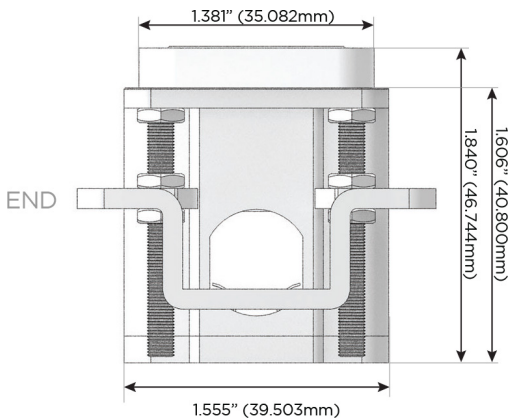

### Plug:

Supplied with Low Profile Flat 45° Angle 120 VAC Plug

Optional Standard Straight 120 VAC Plug

Optional Straight 120 VAC Pass-through Plug

- CLEAN, COMPACT DESIGN
- STREAMLINED
- LOW PROFILE
- SIDE-EXITING CORDS
- PLUG & PLAY
- 6' AC CORD & PLUG (FLAT PLUG STANDARD)
- CUSTOMIZABLE CONFIGURATIONS AND FINISHES
- UL LISTED FOR MOUNTING IN FURNITURE
- 15A

# M-POWER-4T

AC POWER & DATA CONNECTIVITY SOLUTION

M-POWER-4T-AM6H-SAB

Specs:

**Modules/Ports:**

- A** Tamper Resistant AC Receptacle
- M** Double USB-A (Fast Charging Ports - 18W)
- 6** CAT 6
- H** HDMI

**A M 6 H**