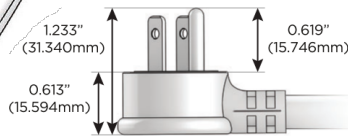

#### Plug:

Supplied with Low Profile Flat 45° Angle 120 VAC Plug

Optional Standard Straight 120 VAC Plug

Optional Straight 120 VAC Pass-through Plug

- CLEAN, COMPACT DESIGN
- STREAMLINED
- LOW PROFILE
- SIDE-EXITING CORDS
- PLUG & PLAY
- 6' AC CORD & PLUG (FLAT PLUG STANDARD)
- CUSTOMIZABLE CONFIGURATIONS AND FINISHES
- UL LISTED FOR MOUNTING IN FURNITURE
- 15A

# M-POWER-4T

AC POWER & DATA CONNECTIVITY SOLUTION

M-POWER-4T-AM6H-S3AB

Specs:

**Modules/Ports:**

- A** Tamper Resistant AC Receptacle
- M** Double USB-A (Fast Charging Ports - 18W)
- 6** CAT 6
- H** HDMI

**A M 6 H**