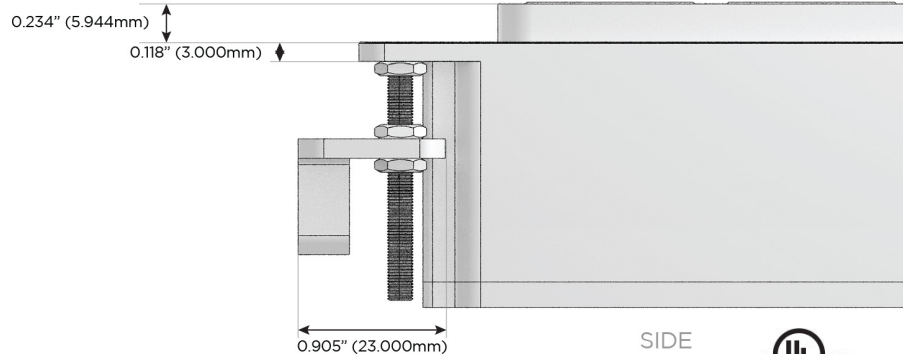

# M-POWER-4T

AC POWER & DATA CONNECTIVITY SOLUTION

M-POWER-4T-AM6H-S3AB

Specs:

**Modules/Ports:**

- A** Tamper Resistant AC Receptacle
- M** Double USB-A (Fast Charging Ports - 18W)
- 6** CAT 6
- H** HDMI

**A M 6 H**