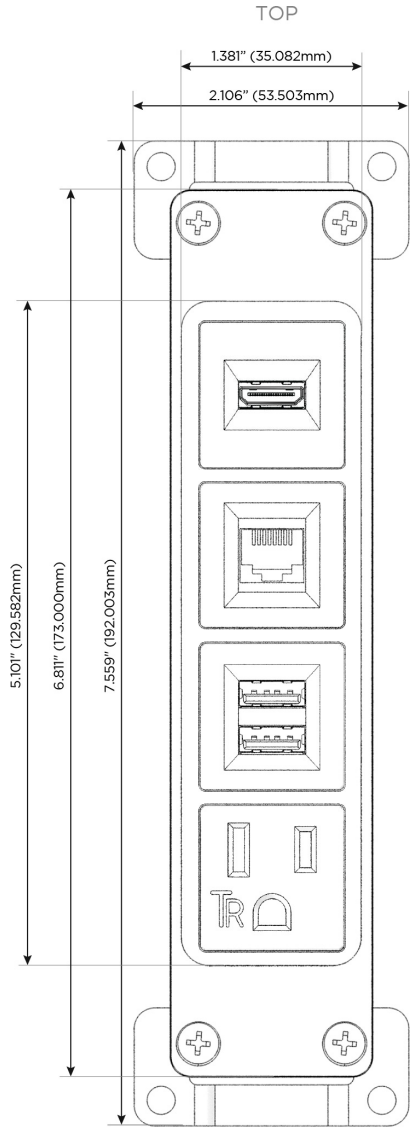

#### Module/Port Options:

- A** Tamper Resistant AC Receptacle
- E** USB-A & USB-C (20W)
- M** Double USB-A (Fast Charging Ports - 18W)
- H** HDMI
- 6** CAT 6
- 12** RJ 12
- X** Switched AC
- Y** 3-Way Switch (Low Voltage)
- V** USB-C (45W High Speed Charging Port)
- S** USB-C (25W High Speed Charging Port)
- R** Switched AC (Rocker Switch)
- D** Dimmer Switch

#### Plug:

Supplied with Low Profile Flat 45° Angle 120 VAC Plug

Optional Standard Straight 120 VAC Plug

Optional Straight 120 VAC Pass-through Plug

- CLEAN, COMPACT DESIGN
- STREAMLINED
- LOW PROFILE
- SIDE-EXITING CORDS
- PLUG & PLAY
- 6' AC CORD & PLUG (FLAT PLUG STANDARD)
- CUSTOMIZABLE CONFIGURATIONS AND FINISHES
- UL LISTED FOR MOUNTING IN FURNITURE
- 15A

# M-POWER-4T

AC POWER & DATA CONNECTIVITY SOLUTION

M-POWER-4T-AM6H-S3AB

Specs:

**Modules/Ports:**

- A** Tamper Resistant AC Receptacle
- M** Double USB-A (Fast Charging Ports - 18W)
- 6** CAT 6
- H** HDMI

**A M 6 H**