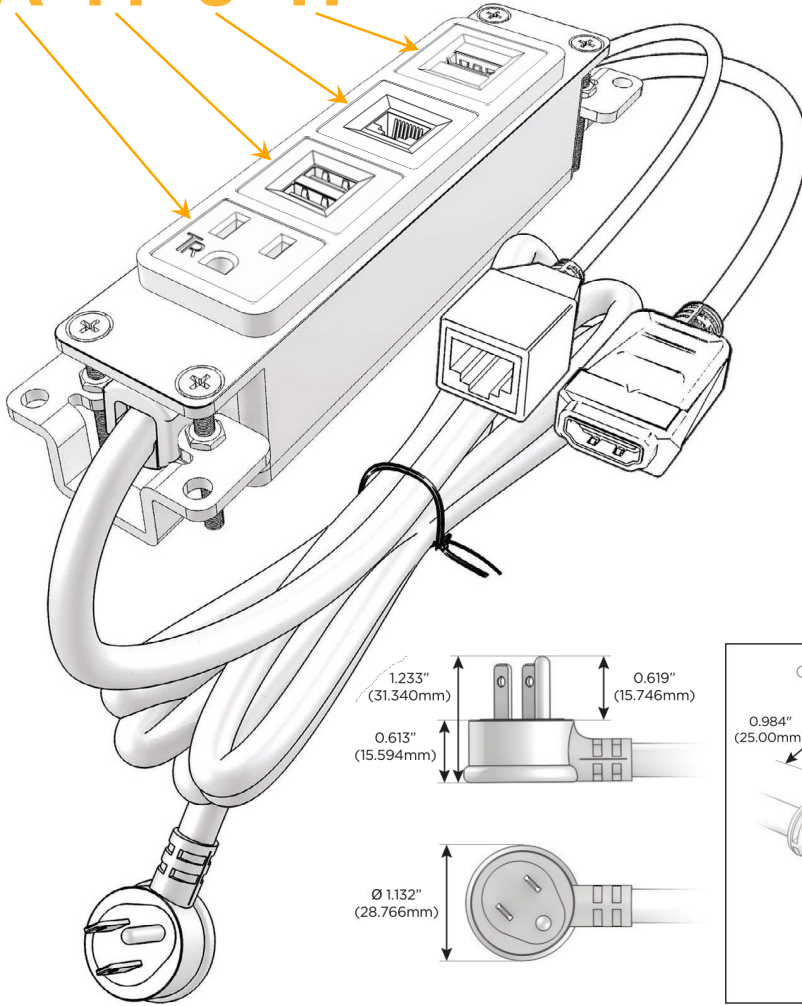

#### Module/Port Options:

- A** Tamper Resistant AC Receptacle
- E** USB-A & USB-C (20W)
- M** Double USB-A (Fast Charging Ports - 18W)
- H** HDMI
- 6** CAT 6
- 12** RJ 12
- X** Switched AC
- Y** 3-Way Switch (Low Voltage)
- V** USB-C (45W High Speed Charging Port)
- S** USB-C (25W High Speed Charging Port)
- R** Switched AC (Rocker Switch)
- D** Dimmer Switch

#### Plug:

Supplied with Low Profile Flat 45° Angle 120 VAC Plug

Optional Standard Straight 120 VAC Plug

Optional Straight 120 VAC Pass-through Plug

- CLEAN, COMPACT DESIGN
- STREAMLINED
- LOW PROFILE
- SIDE-EXITING CORDS
- PLUG & PLAY
- 6' AC CORD & PLUG (FLAT PLUG STANDARD)
- CUSTOMIZABLE CONFIGURATIONS AND FINISHES
- UL LISTED FOR MOUNTING IN FURNITURE
- 15A

# M-POWER-4T

AC POWER & DATA CONNECTIVITY SOLUTION

M-POWER-4T-AM6H-S3AB

Specs:

**Modules/Ports:**

- A** Tamper Resistant AC Receptacle
- M** Double USB-A (Fast Charging Ports - 18W)
- 6** CAT 6
- H** HDMI

**A M 6 H**