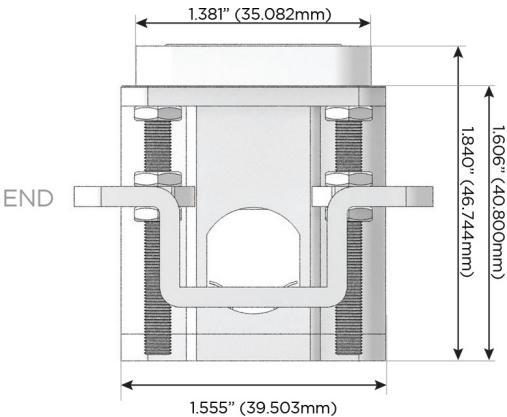

#### Plug:

Supplied with Low Profile Flat 45° Angle 120 VAC Plug

Optional Standard Straight 120 VAC Plug

Optional Straight 120 VAC Pass-through Plug

- CLEAN, COMPACT DESIGN
- STREAMLINED
- LOW PROFILE
- SIDE-EXITING CORDS
- PLUG & PLAY
- 6' AC CORD & PLUG (FLAT PLUG STANDARD)
- CUSTOMIZABLE CONFIGURATIONS AND FINISHES
- UL LISTED FOR MOUNTING IN FURNITURE
- 15A

# M-POWER-4T

AC POWER & DATA CONNECTIVITY SOLUTION

M-POWER-4T-AM6H-S3AB

Specs:

**Modules/Ports:**

- A** Tamper Resistant AC Receptacle
- M** Double USB-A (Fast Charging Ports - 18W)
- 6** CAT 6
- H** HDMI

**A M 6 H**