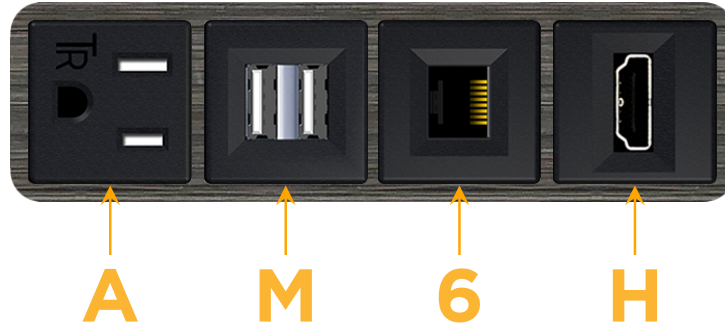

M-POWER-4T

AC POWER & DATA CONNECTIVITY SOLUTION

M-POWER-4T-AM6H-S3AB

Distributed by

Mormax Company, Inc.

8 Westchester Plaza

Elmsford, NY 10523

914-699-0101

sales@mormax.com

mormax.com

Metro Light & Power's line of power & data solutions offers sophisticated design elements combined with greater ease of installation. Streamlined and low-profile, enhanced by side-exiting cords, our outlets advance the industry with their cutting edge look and feel. We believe flexibility is key, and we provide a variety of mounting options, including the ability to mount in limited spaces. Our outlets are available in many finishes and configurations, in addition to a custom color and finish capability for our clients.

Bezel Finish: **GUNMETAL (ABS)**

Custom Finishes Available M-POWER-4T-AM6H-S3AB

Features:

Module/Port Options:

- **A** Tamper Resistant AC Receptacle
- **E** USB-A & USB-C (20W)
- **M** Double USB-A (Fast Charging Ports - 18W)
- **H** HDMI
- **6** CAT 6
- **12** RJ 12
- **X** Switched AC
- **Y** 3-Way Switch (Low Voltage)
- **V** USB-C (45W High Speed Charging Port)
- **S** USB-C (25W High Speed Charging Port)
- **R** Switched AC (Rocker Switch)
- **D** Dimmer Switch

Plug:

Supplied with Low Profile Flat 45° Angle 120 VAC Plug

Optional Standard Straight 120 VAC Plug

Optional Straight 120 VAC Pass-through Plug

- CLEAN, COMPACT DESIGN
- STREAMLINED
- LOW PROFILE
- SIDE-EXITING CORDS
- PLUG & PLAY
- 6' AC CORD & PLUG (FLAT PLUG STANDARD)
- CUSTOMIZABLE CONFIGURATIONS AND FINISHES
- UL LISTED FOR MOUNTING IN FURNITURE
- 15A