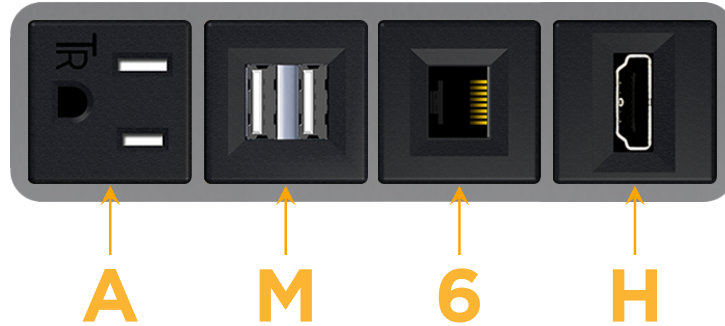

M-POWER-4T

AC POWER & DATA CONNECTIVITY SOLUTION

M-POWER-4T-AM6H-MAB

Distributed by

Mormax Company, Inc.

8 Westchester Plaza

Elmsford, NY 10523

914-699-0101

sales@mormax.com

mormax.com

Metro Light & Power's line of power & data solutions offers sophisticated design elements combined with greater ease of installation. Streamlined and low-profile, enhanced by side-exiting cords, our outlets advance the industry with their cutting edge look and feel. We believe flexibility is key, and we provide a variety of mounting options, including the ability to mount in limited spaces. Our outlets are available in many finishes and configurations, in addition to a custom color and finish capability for our clients.

Bezel Finish: **MAGNESIUM (ABS)**

Custom Finishes Available M-POWER-4T-AM6H-MAB

Features:

Module/Port Options:

- **A** Tamper Resistant AC Receptacle
- **E** USB-A & USB-C (20W)
- **M** Double USB-A (Fast Charging Ports - 18W)
- **H** HDMI
- **6** CAT 6
- **12** RJ 12
- **X** Switched AC
- **Y** 3-Way Switch (Low Voltage)
- **V** USB-C (45W High Speed Charging Port)
- **S** USB-C (25W High Speed Charging Port)
- **R** Switched AC (Rocker Switch)
- **D** Dimmer Switch

Plug:

Supplied with Low Profile Flat 45° Angle 120 VAC Plug

Optional Standard Straight 120 VAC Plug

Optional Straight 120 VAC Pass-through Plug

- CLEAN, COMPACT DESIGN
- STREAMLINED
- LOW PROFILE
- SIDE-EXITING CORDS
- PLUG & PLAY
- 6' AC CORD & PLUG (FLAT PLUG STANDARD)
- CUSTOMIZABLE CONFIGURATIONS AND FINISHES
- UL LISTED FOR MOUNTING IN FURNITURE
- 15A