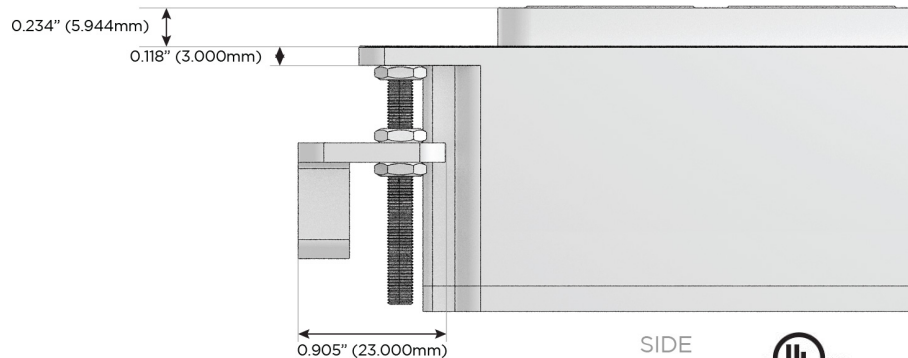

# M-POWER-4T

AC POWER & DATA CONNECTIVITY SOLUTION

M-POWER-4T-AM6H-MAB

Specs:

**Modules/Ports:**

- A** Tamper Resistant AC Receptacle
- M** Double USB-A (Fast Charging Ports - 18W)
- 6** CAT 6
- H** HDMI

**A M 6 H**