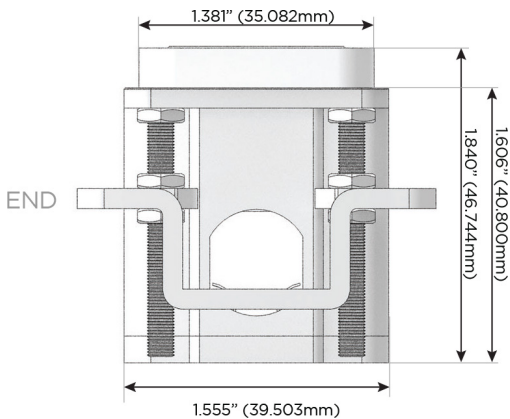

### Plug:

Supplied with Low Profile Flat 45° Angle 120 VAC Plug

Optional Standard Straight 120 VAC Plug

Optional Straight 120 VAC Pass-through Plug

- CLEAN, COMPACT DESIGN
- STREAMLINED
- LOW PROFILE
- SIDE-EXITING CORDS
- PLUG & PLAY
- 6' AC CORD & PLUG (FLAT PLUG STANDARD)
- CUSTOMIZABLE CONFIGURATIONS AND FINISHES
- UL LISTED FOR MOUNTING IN FURNITURE
- 15A

# M-POWER-4T

AC POWER & DATA CONNECTIVITY SOLUTION

M-POWER-4T-AM6H-MAB

Specs:

**Modules/Ports:**

- A** Tamper Resistant AC Receptacle
- M** Double USB-A (Fast Charging Ports - 18W)
- 6** CAT 6
- H** HDMI

**A M 6 H**