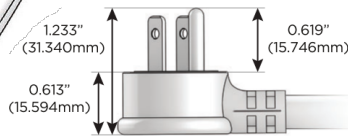

### Plug:

Supplied with Low Profile Flat 45° Angle 120 VAC Plug

Optional Standard Straight 120 VAC Plug

Optional Straight 120 VAC Pass-through Plug

- CLEAN, COMPACT DESIGN
- STREAMLINED
- LOW PROFILE
- SIDE-EXITING CORDS
- PLUG & PLAY
- 6' AC CORD & PLUG (FLAT PLUG STANDARD)
- CUSTOMIZABLE CONFIGURATIONS AND FINISHES
- UL LISTED FOR MOUNTING IN FURNITURE
- 15A

# M-POWER-4T

AC POWER & DATA CONNECTIVITY SOLUTION

M-POWER-4T-AM6H-MAB

Specs:

**Modules/Ports:**

- A** Tamper Resistant AC Receptacle
- M** Double USB-A (Fast Charging Ports - 18W)
- 6** CAT 6
- H** HDMI

**A M 6 H**