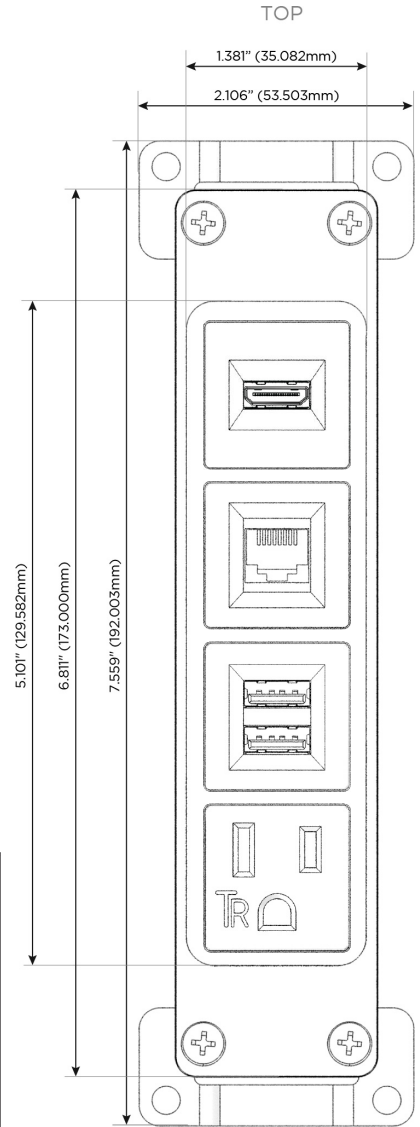

### Module/Port Options:

- A** Tamper Resistant AC Receptacle
- E** USB-A & USB-C (20W)
- M** Double USB-A (Fast Charging Ports - 18W)
- H** HDMI
- 6** CAT 6
- 12** RJ 12
- X** Switched AC
- Y** 3-Way Switch (Low Voltage)
- V** USB-C (45W High Speed Charging Port)
- S** USB-C (25W High Speed Charging Port)
- R** Switched AC (Rocker Switch)
- D** Dimmer Switch

### Plug:

Supplied with Low Profile Flat 45° Angle 120 VAC Plug

Optional Standard Straight 120 VAC Plug

Optional Straight 120 VAC Pass-through Plug

- CLEAN, COMPACT DESIGN
- STREAMLINED
- LOW PROFILE
- SIDE-EXITING CORDS
- PLUG & PLAY
- 6' AC CORD & PLUG (FLAT PLUG STANDARD)
- CUSTOMIZABLE CONFIGURATIONS AND FINISHES
- UL LISTED FOR MOUNTING IN FURNITURE
- 15A

# M-POWER-4T

AC POWER & DATA CONNECTIVITY SOLUTION

M-POWER-4T-AM6H-MAB

Specs:

**Modules/Ports:**

- A** Tamper Resistant AC Receptacle
- M** Double USB-A (Fast Charging Ports - 18W)
- 6** CAT 6
- H** HDMI

**A M 6 H**