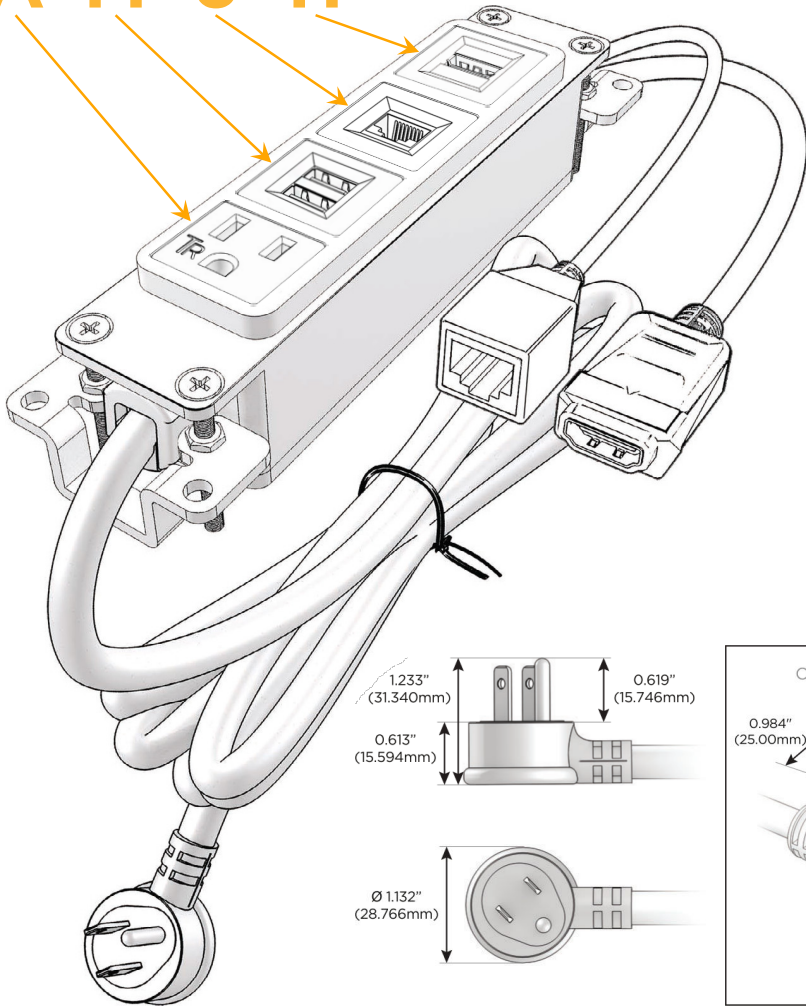

### Module/Port Options:

- A** Tamper Resistant AC Receptacle
- E** USB-A & USB-C (20W)
- M** Double USB-A (Fast Charging Ports - 18W)
- H** HDMI
- 6** CAT 6
- 12** RJ 12
- X** Switched AC
- Y** 3-Way Switch (Low Voltage)
- V** USB-C (45W High Speed Charging Port)
- S** USB-C (25W High Speed Charging Port)
- R** Switched AC (Rocker Switch)
- D** Dimmer Switch

### Plug:

Supplied with Low Profile Flat 45° Angle 120 VAC Plug

Optional Standard Straight 120 VAC Plug

Optional Straight 120 VAC Pass-through Plug

- CLEAN, COMPACT DESIGN
- STREAMLINED
- LOW PROFILE
- SIDE-EXITING CORDS
- PLUG & PLAY
- 6' AC CORD & PLUG (FLAT PLUG STANDARD)
- CUSTOMIZABLE CONFIGURATIONS AND FINISHES
- UL LISTED FOR MOUNTING IN FURNITURE
- 15A

# M-POWER-4T

AC POWER & DATA CONNECTIVITY SOLUTION

M-POWER-4T-AM6H-MAB

Specs:

**Modules/Ports:**

- A** Tamper Resistant AC Receptacle
- M** Double USB-A (Fast Charging Ports - 18W)
- 6** CAT 6
- H** HDMI

**A M 6 H**