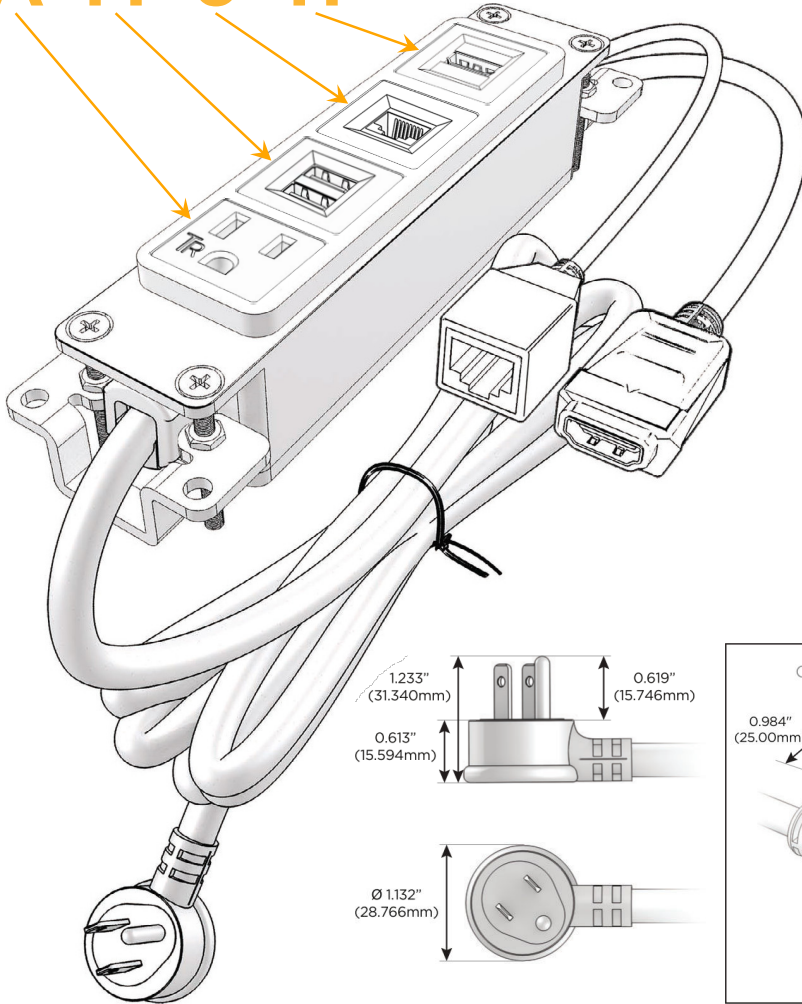

#### Module/Port Options:

- A** Tamper Resistant AC Receptacle
- E** USB-A & USB-C (20W)
- M** Double USB-A (Fast Charging Ports - 18W)
- H** HDMI
- 6** CAT 6
- 12** RJ 12
- X** Switched AC
- Y** 3-Way Switch (Low Voltage)
- V** USB-C (45W High Speed Charging Port)
- S** USB-C (25W High Speed Charging Port)
- R** Switched AC (Rocker Switch)
- D** Dimmer Switch

#### Plug:

Supplied with Low Profile Flat 45° Angle 120 VAC Plug

Optional Standard Straight 120 VAC Plug

Optional Straight 120 VAC Pass-through Plug

- CLEAN, COMPACT DESIGN
- STREAMLINED
- LOW PROFILE
- SIDE-EXITING CORDS
- PLUG & PLAY
- 6' AC CORD & PLUG (FLAT PLUG STANDARD)
- CUSTOMIZABLE CONFIGURATIONS AND FINISHES
- UL LISTED FOR MOUNTING IN FURNITURE
- 15A

# M-POWER-4T

AC POWER & DATA CONNECTIVITY SOLUTION

M-POWER-4T-AM6H-CUAB

Specs:

**Modules/Ports:**

- A** Tamper Resistant AC Receptacle
- M** Double USB-A (Fast Charging Ports - 18W)
- 6** CAT 6
- H** HDMI

**A M 6 H**