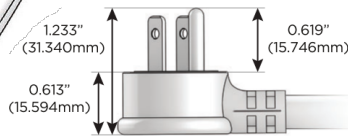

#### Plug:

Supplied with Low Profile Flat 45° Angle 120 VAC Plug

Optional Standard Straight 120 VAC Plug

Optional Straight 120 VAC Pass-through Plug

- CLEAN, COMPACT DESIGN
- STREAMLINED
- LOW PROFILE
- SIDE-EXITING CORDS
- PLUG & PLAY
- 6' AC CORD & PLUG (FLAT PLUG STANDARD)
- CUSTOMIZABLE CONFIGURATIONS AND FINISHES
- UL LISTED FOR MOUNTING IN FURNITURE
- 15A

# M-POWER-4T

AC POWER & DATA CONNECTIVITY SOLUTION

M-POWER-4T-AM6H-CUAB

Specs:

**Modules/Ports:**

- A** Tamper Resistant AC Receptacle
- M** Double USB-A (Fast Charging Ports - 18W)
- 6** CAT 6
- H** HDMI

**A M 6 H**