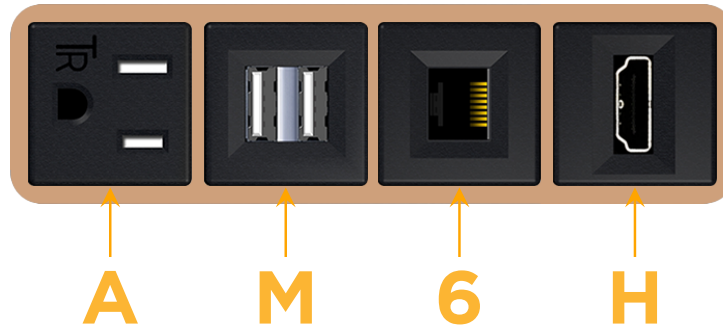

M-POWER-4T

AC POWER & DATA CONNECTIVITY SOLUTION

M-POWER-4T-AM6H-CUAB

Distributed by

Mormax Company, Inc.

8 Westchester Plaza

Elmsford, NY 10523

914-699-0101

sales@mormax.com

mormax.com

Metro Light & Power's line of power & data solutions offers sophisticated design elements combined with greater ease of installation. Streamlined and low-profile, enhanced by side-exiting cords, our outlets advance the industry with their cutting edge look and feel. We believe flexibility is key, and we provide a variety of mounting options, including the ability to mount in limited spaces. Our outlets are available in many finishes and configurations, in addition to a custom color and finish capability for our clients.

Bezel Finish: **COPPER (ABS)**

Custom Finishes Available M-POWER-4T-AM6H-CUAB

Features:

Module/Port Options:

- **A** Tamper Resistant AC Receptacle
- **E** USB-A & USB-C (20W)
- **M** Double USB-A (Fast Charging Ports - 18W)
- **H** HDMI
- **6** CAT 6
- **12** RJ 12
- **X** Switched AC
- **Y** 3-Way Switch (Low Voltage)
- **V** USB-C (45W High Speed Charging Port)
- **S** USB-C (25W High Speed Charging Port)
- **R** Switched AC (Rocker Switch)
- **D** Dimmer Switch

Plug:

Supplied with Low Profile Flat 45° Angle 120 VAC Plug

Optional Standard Straight 120 VAC Plug

Optional Straight 120 VAC Pass-through Plug

- CLEAN, COMPACT DESIGN
- STREAMLINED
- LOW PROFILE
- SIDE-EXITING CORDS
- PLUG & PLAY
- 6' AC CORD & PLUG (FLAT PLUG STANDARD)
- CUSTOMIZABLE CONFIGURATIONS AND FINISHES
- UL LISTED FOR MOUNTING IN FURNITURE
- 15A