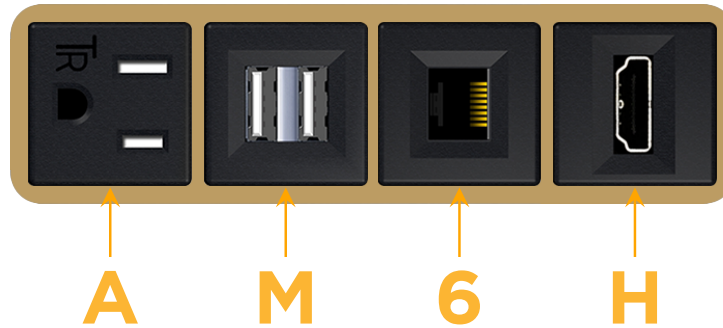

sales@mormax.com

mormax.com

Metro Light & Power's line of power & data solutions offers sophisticated design elements combined with greater ease of installation. Streamlined and low-profile, enhanced by side-exiting cords, our outlets advance the industry with their cutting edge look and feel. We believe flexibility is key, and we provide a variety of mounting options, including the ability to mount in limited spaces. Our outlets are available in many finishes and configurations, in addition to a custom color and finish capability for our clients.

Bezel Finish: **STANDARD BRONZE (ABS)**

Custom Finishes Available M-POWER-4T-AM6H-BZAB

Features:

Module/Port Options:

- A** Tamper Resistant AC Receptacle
- E** USB-A & USB-C (20W)
- M** Double USB-A (Fast Charging Ports - 18W)
- H** HDMI
- 6** CAT 6
- 12** RJ 12
- X** Switched AC
- Y** 3-Way Switch (Low Voltage)
- V** USB-C (45W High Speed Charging Port)
- S** USB-C (25W High Speed Charging Port)
- R** Switched AC (Rocker Switch)
- D** Dimmer Switch

Plug:

Supplied with Low Profile Flat 45° Angle 120 VAC Plug

Optional Standard Straight 120 VAC Plug

Optional Straight 120 VAC Pass-through Plug

- CLEAN, COMPACT DESIGN
- STREAMLINED
- LOW PROFILE
- SIDE-EXITING CORDS
- PLUG & PLAY
- 6' AC CORD & PLUG (FLAT PLUG STANDARD)
- CUSTOMIZABLE CONFIGURATIONS AND FINISHES
- UL LISTED FOR MOUNTING IN FURNITURE
- 15A

M-POWER-4T

AC POWER & DATA CONNECTIVITY SOLUTION

M-POWER-4T-AM6H-BZAB

Specs:

Modules/Ports:

- A** Tamper Resistant AC Receptacle
- M** Double USB-A (Fast Charging Ports - 18W)
- 6** CAT 6
- H** HDMI

A M 6 H