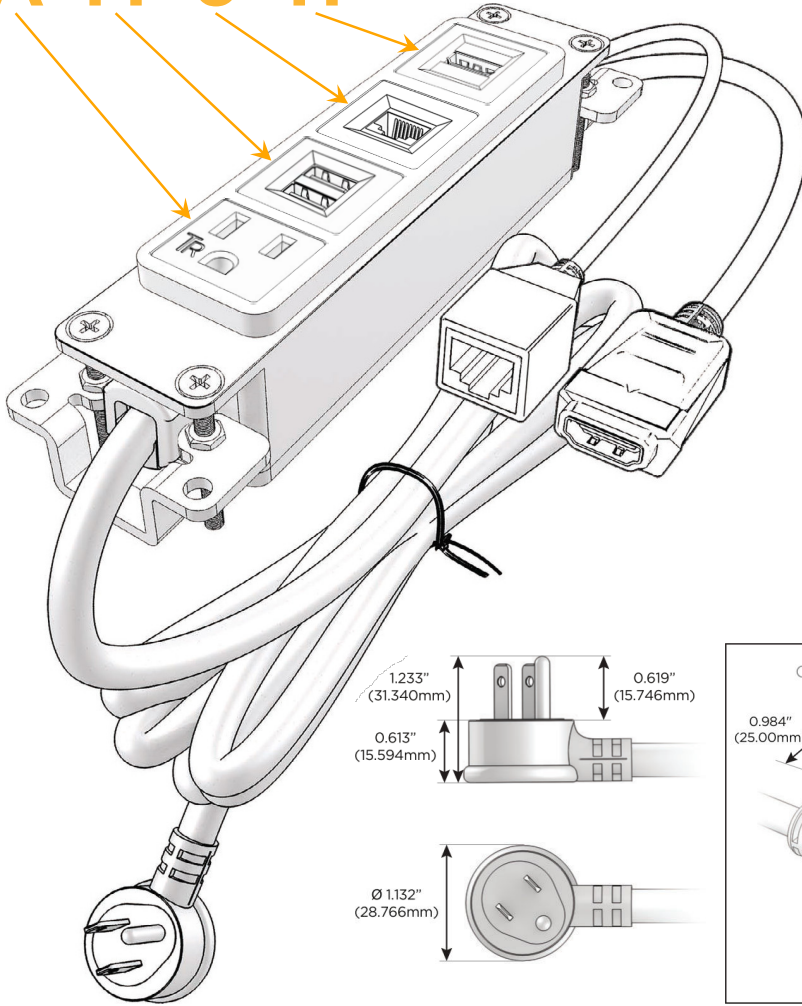

Bezel Finish: **ARCHITECTURAL BRONZE (ABS)**

Custom Finishes Available M-POWER-4T-AM6H-BZ5AB

Features:

Module/Port Options:

- A** Tamper Resistant AC Receptacle
- E** USB-A & USB-C (20W)
- M** Double USB-A (Fast Charging Ports - 18W)
- H** HDMI
- 6** CAT 6
- 12** RJ 12
- X** Switched AC
- Y** 3-Way Switch (Low Voltage)
- V** USB-C (45W High Speed Charging Port)
- S** USB-C (25W High Speed Charging Port)
- R** Switched AC (Rocker Switch)
- D** Dimmer Switch

Plug:

Supplied with Low Profile Flat 45° Angle 120 VAC Plug

Optional Standard Straight 120 VAC Plug

Optional Straight 120 VAC Pass-through Plug

- CLEAN, COMPACT DESIGN
- STREAMLINED
- LOW PROFILE
- SIDE-EXITING CORDS
- PLUG & PLAY
- 6' AC CORD & PLUG (FLAT PLUG STANDARD)
- CUSTOMIZABLE CONFIGURATIONS AND FINISHES
- UL LISTED FOR MOUNTING IN FURNITURE
- 15A

M-POWER-4T

AC POWER & DATA CONNECTIVITY SOLUTION

M-POWER-4T-AM6H-BZ5AB

Specs:

Modules/Ports:

- A** Tamper Resistant AC Receptacle
- M** Double USB-A (Fast Charging Ports - 18W)
- 6** CAT 6
- H** HDMI

A M 6 H