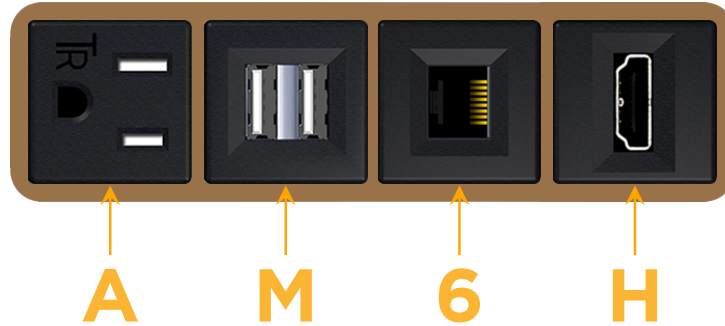

Bezel Finish: **ARCHITECTURAL BRONZE (ABS)**

Custom Finishes Available M-POWER-4T-AM6H-BZ5AB

Features:

Module/Port Options:

- A** Tamper Resistant AC Receptacle
- E** USB-A & USB-C (20W)
- M** Double USB-A (Fast Charging Ports - 18W)
- H** HDMI
- 6** CAT 6
- 12** RJ 12
- X** Switched AC
- Y** 3-Way Switch (Low Voltage)
- V** USB-C (45W High Speed Charging Port)
- S** USB-C (25W High Speed Charging Port)
- R** Switched AC (Rocker Switch)
- D** Dimmer Switch

Plug:

Supplied with Low Profile Flat 45° Angle 120 VAC Plug

Optional Standard Straight 120 VAC Plug

Optional Straight 120 VAC Pass-through Plug

- CLEAN, COMPACT DESIGN
- STREAMLINED
- LOW PROFILE
- SIDE-EXITING CORDS
- PLUG & PLAY
- 6' AC CORD & PLUG (FLAT PLUG STANDARD)
- CUSTOMIZABLE CONFIGURATIONS AND FINISHES
- UL LISTED FOR MOUNTING IN FURNITURE
- 15A

M-POWER-4T

AC POWER & DATA CONNECTIVITY SOLUTION

M-POWER-4T-AM6H-BZ5AB

Specs:

Modules/Ports:

- A** Tamper Resistant AC Receptacle
- M** Double USB-A (Fast Charging Ports - 18W)
- 6** CAT 6
- H** HDMI

A M 6 H