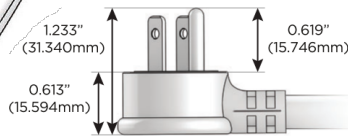

Plug:

Supplied with Low Profile Flat 45° Angle 120 VAC Plug

Optional Standard Straight 120 VAC Plug

Optional Straight 120 VAC Pass-through Plug

- CLEAN, COMPACT DESIGN
- STREAMLINED
- LOW PROFILE
- SIDE-EXITING CORDS
- PLUG & PLAY
- 6' AC CORD & PLUG (FLAT PLUG STANDARD)
- CUSTOMIZABLE CONFIGURATIONS AND FINISHES
- UL LISTED FOR MOUNTING IN FURNITURE
- 15A

M-POWER-4T

AC POWER & DATA CONNECTIVITY SOLUTION

M-POWER-4T-AM6H-BZ5AB

Specs:

Modules/Ports:

- A** Tamper Resistant AC Receptacle
- M** Double USB-A (Fast Charging Ports - 18W)
- 6** CAT 6
- H** HDMI

A M 6 H