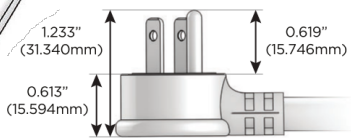

M-POWER-4T

AC POWER & DATA CONNECTIVITY SOLUTION

M-POWER-4T-AM6H-BZ5AAB

Specs:

Modules/Ports:

- A** Tamper Resistant AC Receptacle
- M** Double USB-A (Fast Charging Ports - 18W)
- 6** CAT 6
- H** HDMI

A M 6 H