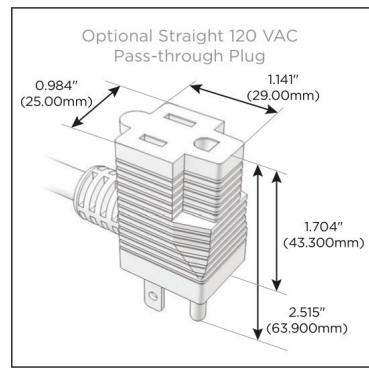

Plug:

- Supplied with Low Profile Flat 45° Angle 120 VAC Plug
- Optional Standard Straight 120 VAC Plug
- Optional Straight 120 VAC Pass-through Plug

- CLEAN, COMPACT DESIGN
- STREAMLINED
- LOW PROFILE
- SIDE-EXITING CORDS
- PLUG & PLAY
- 6' AC CORD & PLUG (FLAT PLUG STANDARD)
- CUSTOMIZABLE CONFIGURATIONS AND FINISHES
- UL LISTED FOR MOUNTING IN FURNITURE
- 15A

M-POWER-4T

AC POWER & DATA CONNECTIVITY SOLUTION

M-POWER-4T-AM6H-BZ5AAB

Specs:

Modules/Ports:

- A** Tamper Resistant AC Receptacle
- M** Double USB-A (Fast Charging Ports - 18W)
- 6** CAT 6
- H** HDMI

A M 6 H