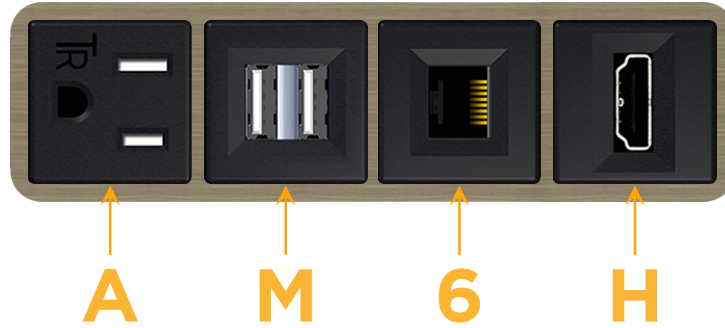

Bezel Finish: **ANTIQUED ARCHITECTURAL BRONZE (ABS)**

Custom Finishes Available M-POWER-4T-AM6H-BZ5AAB

Features:

Module/Port Options:

- A** Tamper Resistant AC Receptacle
- E** USB-A & USB-C (20W)
- M** Double USB-A (Fast Charging Ports - 18W)
- H** HDMI
- 6** CAT 6
- 12** RJ 12
- X** Switched AC
- Y** 3-Way Switch (Low Voltage)
- V** USB-C (45W High Speed Charging Port)
- S** USB-C (25W High Speed Charging Port)
- R** Switched AC (Rocker Switch)
- D** Dimmer Switch

Plug:

- Supplied with Low Profile Flat 45° Angle 120 VAC Plug
- Optional Standard Straight 120 VAC Plug
- Optional Straight 120 VAC Pass-through Plug

- CLEAN, COMPACT DESIGN
- STREAMLINED
- LOW PROFILE
- SIDE-EXITING CORDS
- PLUG & PLAY
- 6' AC CORD & PLUG (FLAT PLUG STANDARD)
- CUSTOMIZABLE CONFIGURATIONS AND FINISHES
- UL LISTED FOR MOUNTING IN FURNITURE
- 15A

M-POWER-4T

AC POWER & DATA CONNECTIVITY SOLUTION

M-POWER-4T-AM6H-BZ5AAB

Specs:

Modules/Ports:

- A** Tamper Resistant AC Receptacle
- M** Double USB-A (Fast Charging Ports - 18W)
- 6** CAT 6
- H** HDMI

A M 6 H