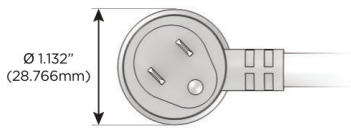

Plug:

- Supplied with Low Profile Flat 45° Angle 120 VAC Plug
- Optional Standard Straight 120 VAC Plug
- Optional Straight 120 VAC Pass-through Plug

- CLEAN, COMPACT DESIGN
- STREAMLINED
- LOW PROFILE
- SIDE-EXITING CORDS
- PLUG & PLAY
- 6' AC CORD & PLUG (FLAT PLUG STANDARD)
- CUSTOMIZABLE CONFIGURATIONS AND FINISHES
- UL LISTED FOR MOUNTING IN FURNITURE
- 15A

M-POWER-4T

AC POWER & DATA CONNECTIVITY SOLUTION

M-POWER-4T-AM6H-BZ5AAB

Specs:

Modules/Ports:

- A** Tamper Resistant AC Receptacle
- M** Double USB-A (Fast Charging Ports - 18W)
- 6** CAT 6
- H** HDMI

A M 6 H