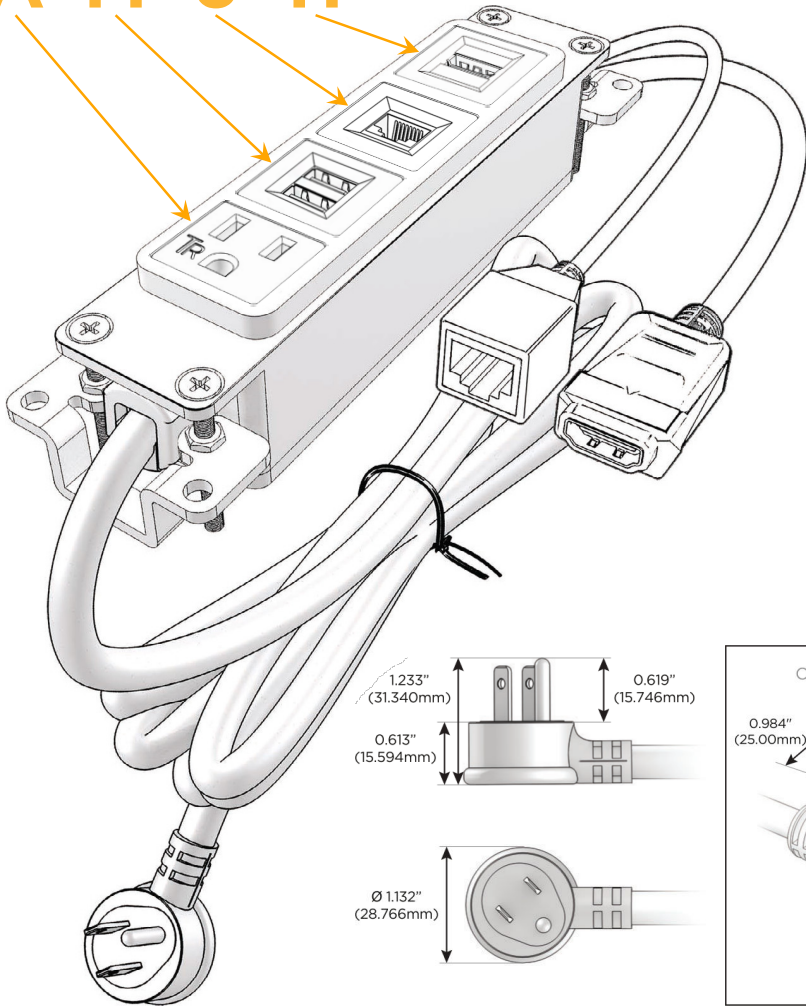

Bezel Finish: **ANTIQUED ARCHITECTURAL BRONZE (ABS)**

Custom Finishes Available M-POWER-4T-AM6H-BZ5AAB

Features:

Module/Port Options:

- A** Tamper Resistant AC Receptacle
- E** USB-A & USB-C (20W)
- M** Double USB-A (Fast Charging Ports - 18W)
- H** HDMI
- 6** CAT 6
- 12** RJ 12
- X** Switched AC
- Y** 3-Way Switch (Low Voltage)
- V** USB-C (45W High Speed Charging Port)
- S** USB-C (25W High Speed Charging Port)
- R** Switched AC (Rocker Switch)
- D** Dimmer Switch

Plug:

- Supplied with Low Profile Flat 45° Angle 120 VAC Plug
- Optional Standard Straight 120 VAC Plug
- Optional Straight 120 VAC Pass-through Plug

- CLEAN, COMPACT DESIGN
- STREAMLINED
- LOW PROFILE
- SIDE-EXITING CORDS
- PLUG & PLAY
- 6' AC CORD & PLUG (FLAT PLUG STANDARD)
- CUSTOMIZABLE CONFIGURATIONS AND FINISHES
- UL LISTED FOR MOUNTING IN FURNITURE
- 15A

M-POWER-4T

AC POWER & DATA CONNECTIVITY SOLUTION

M-POWER-4T-AM6H-BZ5AAB

Specs:

Modules/Ports:

- A** Tamper Resistant AC Receptacle
- M** Double USB-A (Fast Charging Ports - 18W)
- 6** CAT 6
- H** HDMI

A M 6 H