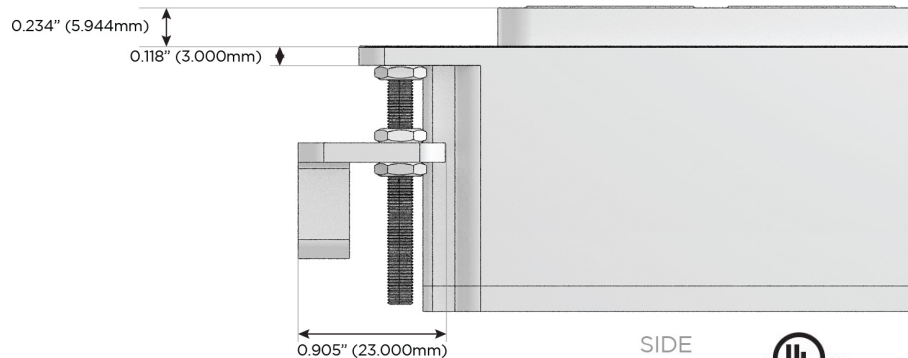

M-POWER-4T

AC POWER & DATA CONNECTIVITY SOLUTION

M-POWER-4T-AM6H-BRAB

Specs:

Modules/Ports:

- A** Tamper Resistant AC Receptacle
- M** Double USB-A (Fast Charging Ports - 18W)
- 6** CAT 6
- H** HDMI

A M 6 H