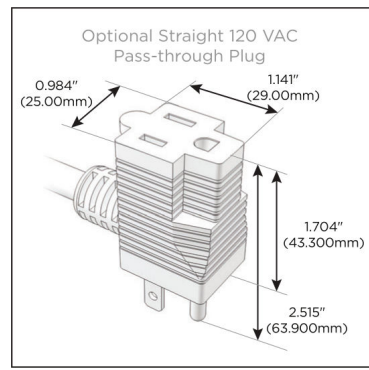

Plug:

Supplied with Low Profile Flat 45° Angle 120 VAC Plug

Optional Standard Straight 120 VAC Plug

Optional Straight 120 VAC Pass-through Plug

- CLEAN, COMPACT DESIGN
- STREAMLINED
- LOW PROFILE
- SIDE-EXITING CORDS
- PLUG & PLAY
- 6' AC CORD & PLUG (FLAT PLUG STANDARD)
- CUSTOMIZABLE CONFIGURATIONS AND FINISHES
- UL LISTED FOR MOUNTING IN FURNITURE
- 15A

M-POWER-4T

AC POWER & DATA CONNECTIVITY SOLUTION

M-POWER-4T-AM6H-BRAB

Specs:

Modules/Ports:

- A** Tamper Resistant AC Receptacle
- M** Double USB-A (Fast Charging Ports - 18W)
- 6** CAT 6
- H** HDMI

A M 6 H