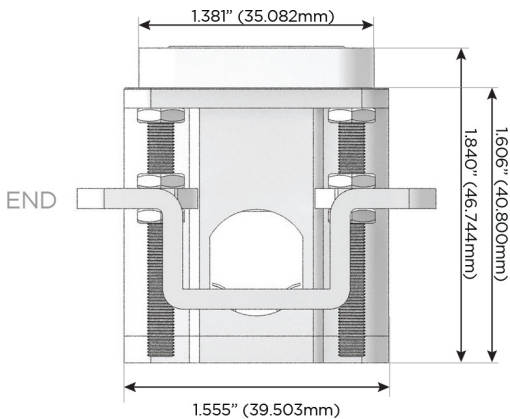

Plug:

Supplied with Low Profile Flat 45° Angle 120 VAC Plug

Optional Standard Straight 120 VAC Plug

Optional Straight 120 VAC Pass-through Plug

- CLEAN, COMPACT DESIGN
- STREAMLINED
- LOW PROFILE
- SIDE-EXITING CORDS
- PLUG & PLAY
- 6' AC CORD & PLUG (FLAT PLUG STANDARD)
- CUSTOMIZABLE CONFIGURATIONS AND FINISHES
- UL LISTED FOR MOUNTING IN FURNITURE
- 15A

M-POWER-4T

AC POWER & DATA CONNECTIVITY SOLUTION

M-POWER-4T-AM6H-BRAB

Specs:

Modules/Ports:

- A** Tamper Resistant AC Receptacle
- M** Double USB-A (Fast Charging Ports - 18W)
- 6** CAT 6
- H** HDMI

A M 6 H