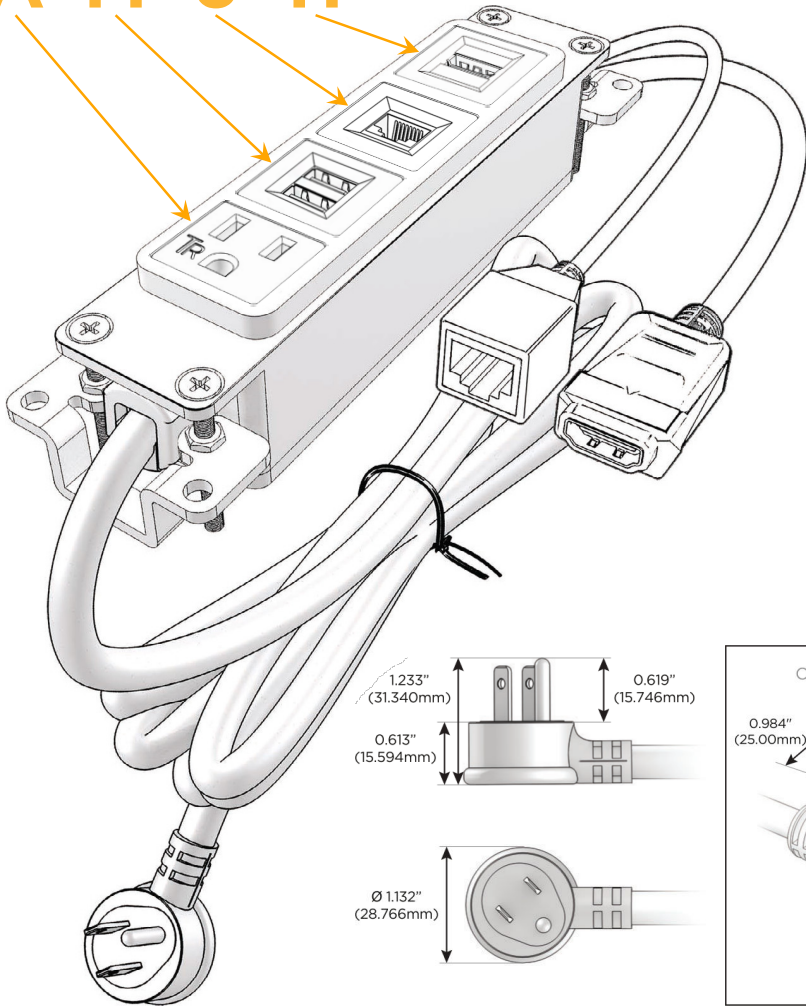

Bezel Finish: **BRASS (ABS)**

Custom Finishes Available M-POWER-4T-AM6H-BRAB

Features:

Module/Port Options:

- A** Tamper Resistant AC Receptacle
- E** USB-A & USB-C (20W)
- M** Double USB-A (Fast Charging Ports - 18W)
- H** HDMI
- 6** CAT 6
- 12** RJ 12
- X** Switched AC
- Y** 3-Way Switch (Low Voltage)
- V** USB-C (45W High Speed Charging Port)
- S** USB-C (25W High Speed Charging Port)
- R** Switched AC (Rocker Switch)
- D** Dimmer Switch

Plug:

Supplied with Low Profile Flat 45° Angle 120 VAC Plug

Optional Standard Straight 120 VAC Plug

Optional Straight 120 VAC Pass-through Plug

- CLEAN, COMPACT DESIGN
- STREAMLINED
- LOW PROFILE
- SIDE-EXITING CORDS
- PLUG & PLAY
- 6' AC CORD & PLUG (FLAT PLUG STANDARD)
- CUSTOMIZABLE CONFIGURATIONS AND FINISHES
- UL LISTED FOR MOUNTING IN FURNITURE
- 15A

M-POWER-4T

AC POWER & DATA CONNECTIVITY SOLUTION

M-POWER-4T-AM6H-BRAB

Specs:

Modules/Ports:

- A** Tamper Resistant AC Receptacle
- M** Double USB-A (Fast Charging Ports - 18W)
- 6** CAT 6
- H** HDMI

A M 6 H