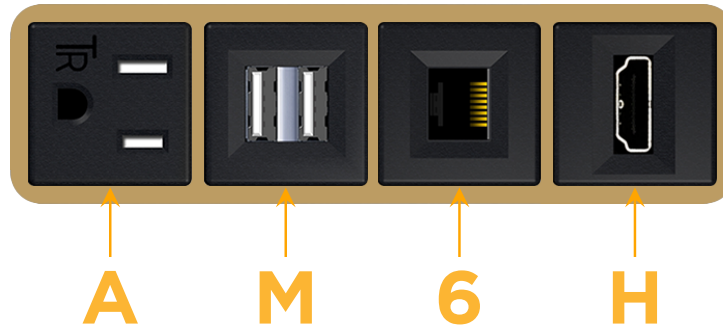

Bezel Finish: **BRASS (ABS)**

Custom Finishes Available M-POWER-4T-AM6H-BRAB

Features:

Module/Port Options:

- A** Tamper Resistant AC Receptacle
- E** USB-A & USB-C (20W)
- M** Double USB-A (Fast Charging Ports - 18W)
- H** HDMI
- 6** CAT 6
- 12** RJ 12
- X** Switched AC
- Y** 3-Way Switch (Low Voltage)
- V** USB-C (45W High Speed Charging Port)
- S** USB-C (25W High Speed Charging Port)
- R** Switched AC (Rocker Switch)
- D** Dimmer Switch

Plug:

Supplied with Low Profile Flat 45° Angle 120 VAC Plug

Optional Standard Straight 120 VAC Plug

Optional Straight 120 VAC Pass-through Plug

- CLEAN, COMPACT DESIGN
- STREAMLINED
- LOW PROFILE
- SIDE-EXITING CORDS
- PLUG & PLAY
- 6' AC CORD & PLUG (FLAT PLUG STANDARD)
- CUSTOMIZABLE CONFIGURATIONS AND FINISHES
- UL LISTED FOR MOUNTING IN FURNITURE
- 15A

M-POWER-4T

AC POWER & DATA CONNECTIVITY SOLUTION

M-POWER-4T-AM6H-BRAB

Specs:

Modules/Ports:

- A** Tamper Resistant AC Receptacle
- M** Double USB-A (Fast Charging Ports - 18W)
- 6** CAT 6
- H** HDMI

A M 6 H