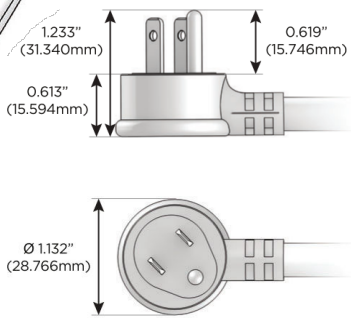

Plug:

Supplied with Low Profile Flat 45° Angle 120 VAC Plug

Optional Standard Straight 120 VAC Plug

Optional Straight 120 VAC Pass-through Plug

- CLEAN, COMPACT DESIGN
- STREAMLINED
- LOW PROFILE
- SIDE-EXITING CORDS
- PLUG & PLAY
- 6' AC CORD & PLUG (FLAT PLUG STANDARD)
- CUSTOMIZABLE CONFIGURATIONS AND FINISHES
- UL LISTED FOR MOUNTING IN FURNITURE
- 15A

M-POWER-4T

AC POWER & DATA CONNECTIVITY SOLUTION

M-POWER-4T-AM6H-BRAB

Specs:

Modules/Ports:

- A** Tamper Resistant AC Receptacle
- M** Double USB-A (Fast Charging Ports - 18W)
- 6** CAT 6
- H** HDMI

A M 6 H