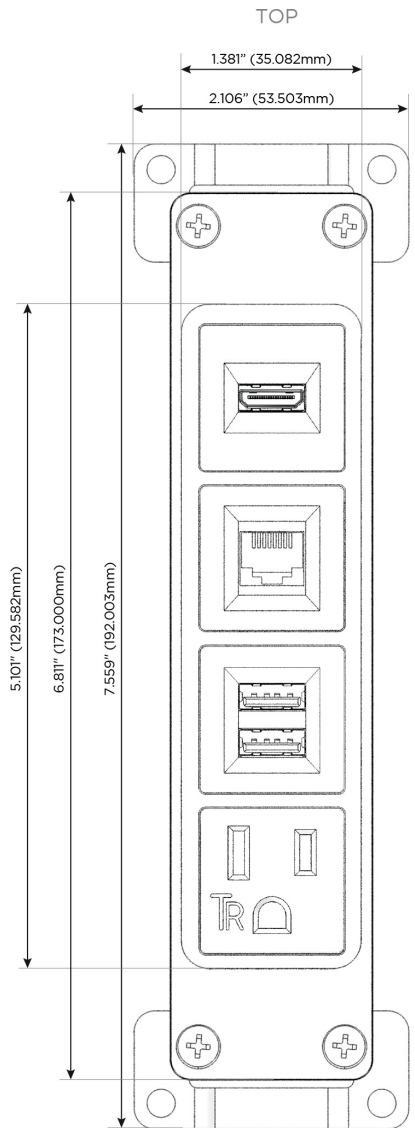

Bezel Finish: **BRASS (ABS)**

Custom Finishes Available M-POWER-4T-AM6H-BRAB

Features:

Module/Port Options:

- A** Tamper Resistant AC Receptacle
- E** USB-A & USB-C (20W)
- M** Double USB-A (Fast Charging Ports - 18W)
- H** HDMI
- 6** CAT 6
- 12** RJ 12
- X** Switched AC
- Y** 3-Way Switch (Low Voltage)
- V** USB-C (45W High Speed Charging Port)
- S** USB-C (25W High Speed Charging Port)
- R** Switched AC (Rocker Switch)
- D** Dimmer Switch

Plug:

Supplied with Low Profile Flat 45° Angle 120 VAC Plug

Optional Standard Straight 120 VAC Plug

Optional Straight 120 VAC Pass-through Plug

- CLEAN, COMPACT DESIGN
- STREAMLINED
- LOW PROFILE
- SIDE-EXITING CORDS
- PLUG & PLAY
- 6' AC CORD & PLUG (FLAT PLUG STANDARD)
- CUSTOMIZABLE CONFIGURATIONS AND FINISHES
- UL LISTED FOR MOUNTING IN FURNITURE
- 15A

M-POWER-4T

AC POWER & DATA CONNECTIVITY SOLUTION

M-POWER-4T-AM6H-BRAB

Specs:

Modules/Ports:

- A** Tamper Resistant AC Receptacle
- M** Double USB-A (Fast Charging Ports - 18W)
- 6** CAT 6
- H** HDMI

A M 6 H