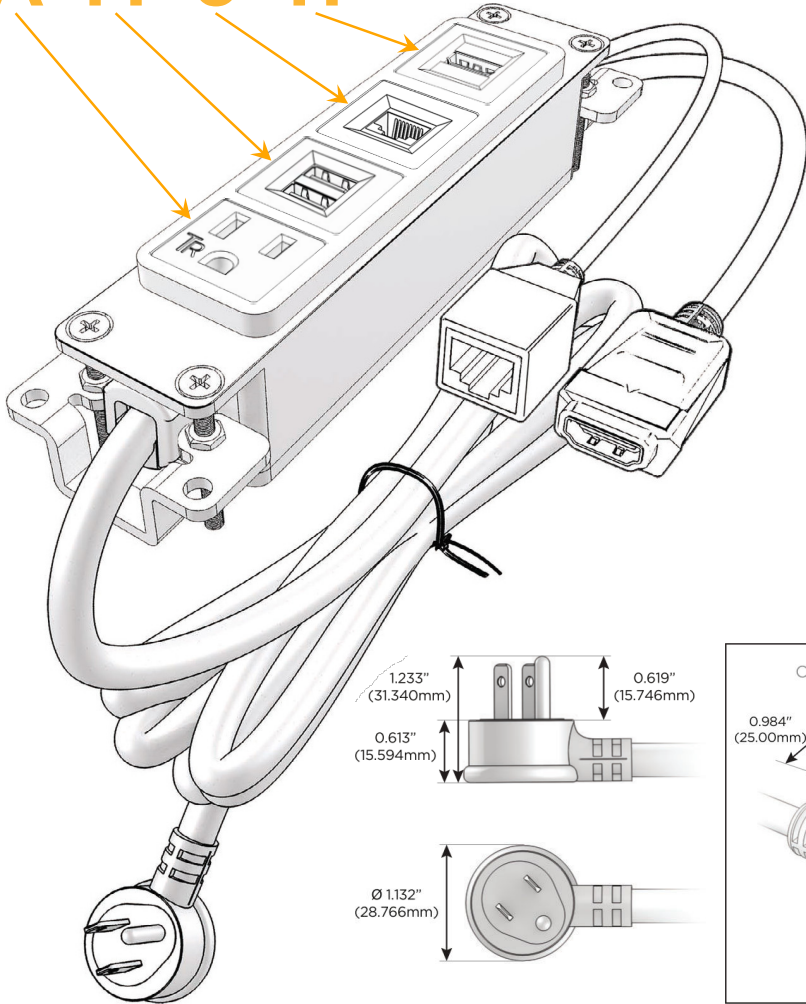

#### Module/Port Options:

- A** Tamper Resistant AC Receptacle
- E** USB-A & USB-C (20W)
- M** Double USB-A (Fast Charging Ports - 18W)
- H** HDMI
- 6** CAT 6
- 12** RJ 12
- X** Switched AC
- Y** 3-Way Switch (Low Voltage)
- V** USB-C (45W High Speed Charging Port)
- S** USB-C (25W High Speed Charging Port)
- R** Switched AC (Rocker Switch)
- D** Dimmer Switch

#### Plug:

Supplied with Low Profile Flat 45° Angle 120 VAC Plug

Optional Standard Straight 120 VAC Plug

Optional Straight 120 VAC Pass-through Plug

- CLEAN, COMPACT DESIGN
- STREAMLINED
- LOW PROFILE
- SIDE-EXITING CORDS
- PLUG & PLAY
- 6' AC CORD & PLUG (FLAT PLUG STANDARD)
- CUSTOMIZABLE CONFIGURATIONS AND FINISHES
- UL LISTED FOR MOUNTING IN FURNITURE
- 15A

# M-POWER-4T

AC POWER & DATA CONNECTIVITY SOLUTION

M-POWER-4T-AM6H-BB

Specs:

**Modules/Ports:**

- A** Tamper Resistant AC Receptacle
- M** Double USB-A (Fast Charging Ports - 18W)
- 6** CAT 6
- H** HDMI

**A M 6 H**