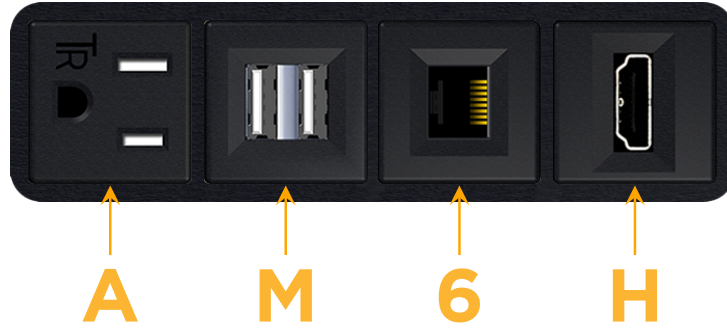

M-POWER-4T

AC POWER & DATA CONNECTIVITY SOLUTION

M-POWER-4T-AM6H-BB

Distributed by

Mormax Company, Inc.

8 Westchester Plaza

Elmsford, NY 10523

914-699-0101

sales@mormax.com

mormax.com

Metro Light & Power's line of power & data solutions offers sophisticated design elements combined with greater ease of installation. Streamlined and low-profile, enhanced by side-exiting cords, our outlets advance the industry with their cutting edge look and feel. We believe flexibility is key, and we provide a variety of mounting options, including the ability to mount in limited spaces. Our outlets are available in many finishes and configurations, in addition to a custom color and finish capability for our clients.

Bezel Finish: **BLACK (STEEL)**

Custom Finishes Available M-POWER-4T-AM6H-BB

Features:

Module/Port Options:

- **A** Tamper Resistant AC Receptacle
- **E** USB-A & USB-C (20W)
- **M** Double USB-A (Fast Charging Ports - 18W)
- **H** HDMI
- **6** CAT 6
- **12** RJ 12
- **X** Switched AC
- **Y** 3-Way Switch (Low Voltage)
- **V** USB-C (45W High Speed Charging Port)
- **S** USB-C (25W High Speed Charging Port)
- **R** Switched AC (Rocker Switch)
- **D** Dimmer Switch

Plug:

Supplied with Low Profile Flat 45° Angle 120 VAC Plug

Optional Standard Straight 120 VAC Plug

Optional Straight 120 VAC Pass-through Plug

- CLEAN, COMPACT DESIGN
- STREAMLINED
- LOW PROFILE
- SIDE-EXITING CORDS
- PLUG & PLAY
- 6' AC CORD & PLUG (FLAT PLUG STANDARD)
- CUSTOMIZABLE CONFIGURATIONS AND FINISHES
- UL LISTED FOR MOUNTING IN FURNITURE
- 15A