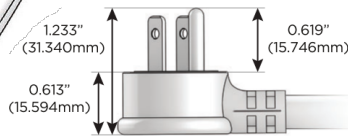

#### Plug:

Supplied with Low Profile Flat 45° Angle 120 VAC Plug

Optional Standard Straight 120 VAC Plug

Optional Straight 120 VAC Pass-through Plug

- CLEAN, COMPACT DESIGN
- STREAMLINED
- LOW PROFILE
- SIDE-EXITING CORDS
- PLUG & PLAY
- 6' AC CORD & PLUG (FLAT PLUG STANDARD)
- CUSTOMIZABLE CONFIGURATIONS AND FINISHES
- UL LISTED FOR MOUNTING IN FURNITURE
- 15A

# M-POWER-4T

AC POWER & DATA CONNECTIVITY SOLUTION

M-POWER-4T-AM6H-BB

Specs:

**Modules/Ports:**

- A** Tamper Resistant AC Receptacle
- M** Double USB-A (Fast Charging Ports - 18W)
- 6** CAT 6
- H** HDMI

**A M 6 H**