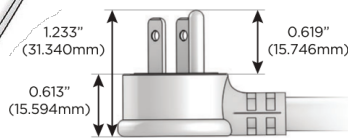

M-POWER-4T

AC POWER & DATA CONNECTIVITY SOLUTION

M-POWER-4T-AM6H-B2AB

Specs:

Modules/Ports:

- A** Tamper Resistant AC Receptacle
- M** Double USB-A (Fast Charging Ports - 18W)
- 6** CAT 6
- H** HDMI

A M 6 H