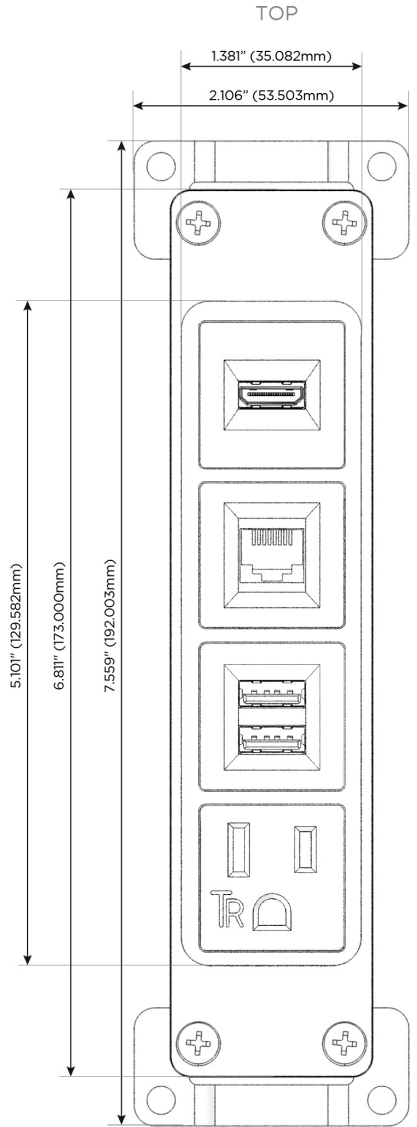

Bezel Finish: **SATIN BLACK (ABS)**

Custom Finishes Available M-POWER-4T-AM6H-B2AB

Features:

Module/Port Options:

- A** Tamper Resistant AC Receptacle
- E** USB-A & USB-C (20W)
- M** Double USB-A (Fast Charging Ports - 18W)
- H** HDMI
- 6** CAT 6
- 12** RJ 12
- X** Switched AC
- Y** 3-Way Switch (Low Voltage)
- V** USB-C (45W High Speed Charging Port)
- S** USB-C (25W High Speed Charging Port)
- R** Switched AC (Rocker Switch)
- D** Dimmer Switch

Plug:

Supplied with Low Profile Flat 45° Angle 120 VAC Plug

Optional Standard Straight 120 VAC Plug

Optional Straight 120 VAC Pass-through Plug

- CLEAN, COMPACT DESIGN
- STREAMLINED
- LOW PROFILE
- SIDE-EXITING CORDS
- PLUG & PLAY
- 6' AC CORD & PLUG (FLAT PLUG STANDARD)
- CUSTOMIZABLE CONFIGURATIONS AND FINISHES
- UL LISTED FOR MOUNTING IN FURNITURE
- 15A

M-POWER-4T

AC POWER & DATA CONNECTIVITY SOLUTION

M-POWER-4T-AM6H-B2AB

Specs:

Modules/Ports:

- A** Tamper Resistant AC Receptacle
- M** Double USB-A (Fast Charging Ports - 18W)
- 6** CAT 6
- H** HDMI

A M 6 H