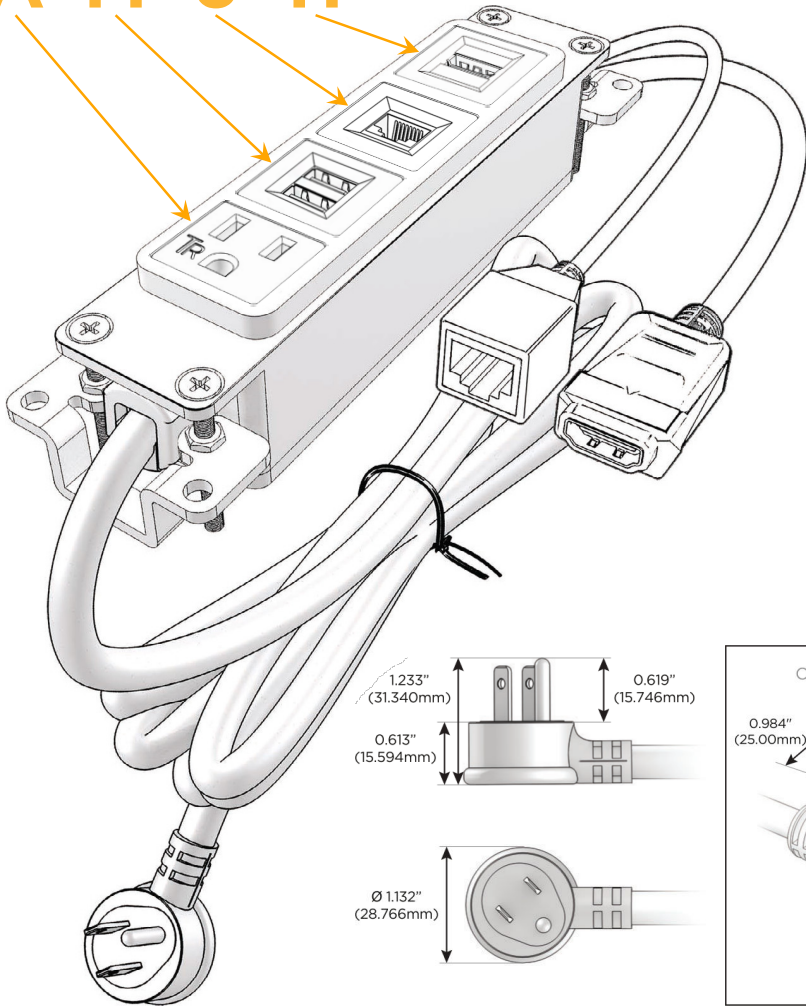

Bezel Finish: **SATIN BLACK (ABS)**

Custom Finishes Available M-POWER-4T-AM6H-B2AB

Features:

Module/Port Options:

- A** Tamper Resistant AC Receptacle
- E** USB-A & USB-C (20W)
- M** Double USB-A (Fast Charging Ports - 18W)
- H** HDMI
- 6** CAT 6
- 12** RJ 12
- X** Switched AC
- Y** 3-Way Switch (Low Voltage)
- V** USB-C (45W High Speed Charging Port)
- S** USB-C (25W High Speed Charging Port)
- R** Switched AC (Rocker Switch)
- D** Dimmer Switch

Plug:

Supplied with Low Profile Flat 45° Angle 120 VAC Plug

Optional Standard Straight 120 VAC Plug

Optional Straight 120 VAC Pass-through Plug

- CLEAN, COMPACT DESIGN
- STREAMLINED
- LOW PROFILE
- SIDE-EXITING CORDS
- PLUG & PLAY
- 6' AC CORD & PLUG (FLAT PLUG STANDARD)
- CUSTOMIZABLE CONFIGURATIONS AND FINISHES
- UL LISTED FOR MOUNTING IN FURNITURE
- 15A

M-POWER-4T

AC POWER & DATA CONNECTIVITY SOLUTION

M-POWER-4T-AM6H-B2AB

Specs:

Modules/Ports:

- A** Tamper Resistant AC Receptacle
- M** Double USB-A (Fast Charging Ports - 18W)
- 6** CAT 6
- H** HDMI

A M 6 H