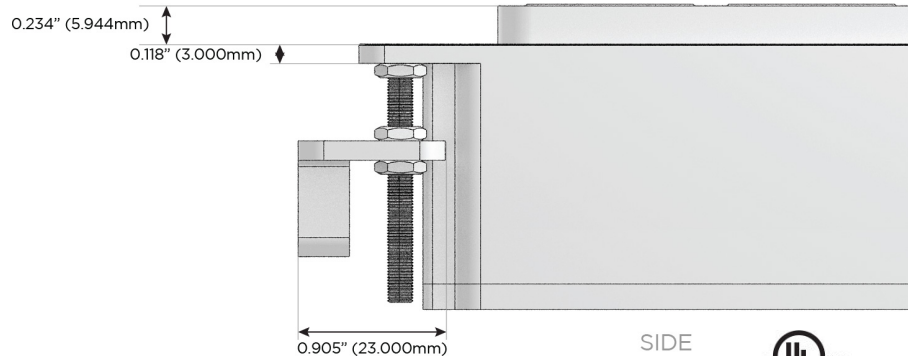

M-POWER-4T

AC POWER & DATA CONNECTIVITY SOLUTION

M-POWER-4T-AM6H-B2AB

Specs:

Modules/Ports:

- A** Tamper Resistant AC Receptacle
- M** Double USB-A (Fast Charging Ports - 18W)
- 6** CAT 6
- H** HDMI

A M 6 H