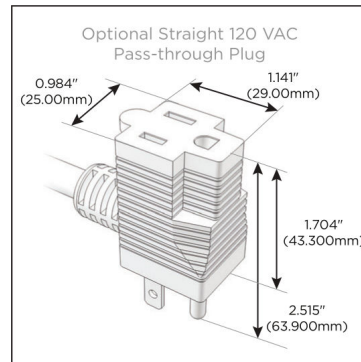

Plug:

Supplied with Low Profile Flat 45° Angle 120 VAC Plug

Optional Standard Straight 120 VAC Plug

Optional Straight 120 VAC Pass-through Plug

- CLEAN, COMPACT DESIGN
- STREAMLINED
- LOW PROFILE
- SIDE-EXITING CORDS
- PLUG & PLAY
- 6' AC CORD & PLUG (FLAT PLUG STANDARD)
- CUSTOMIZABLE CONFIGURATIONS AND FINISHES
- UL LISTED FOR MOUNTING IN FURNITURE
- 15A

M-POWER-4T

AC POWER & DATA CONNECTIVITY SOLUTION

M-POWER-4T-AM6H-B2AB

Specs:

Modules/Ports:

- A** Tamper Resistant AC Receptacle
- M** Double USB-A (Fast Charging Ports - 18W)
- 6** CAT 6
- H** HDMI

A M 6 H