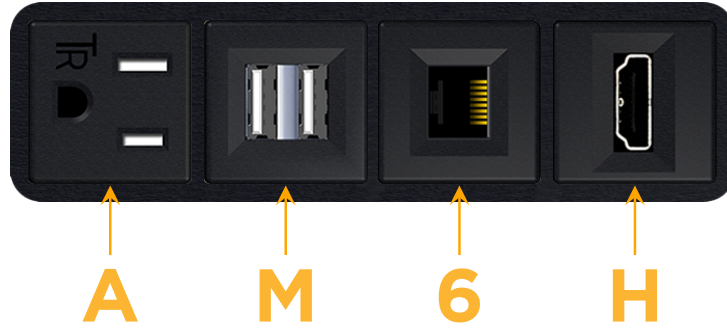

Bezel Finish: **SATIN BLACK (ABS)**

Custom Finishes Available M-POWER-4T-AM6H-B2AB

Features:

Module/Port Options:

- A** Tamper Resistant AC Receptacle
- E** USB-A & USB-C (20W)
- M** Double USB-A (Fast Charging Ports - 18W)
- H** HDMI
- 6** CAT 6
- 12** RJ 12
- X** Switched AC
- Y** 3-Way Switch (Low Voltage)
- V** USB-C (45W High Speed Charging Port)
- S** USB-C (25W High Speed Charging Port)
- R** Switched AC (Rocker Switch)
- D** Dimmer Switch

Plug:

Supplied with Low Profile Flat 45° Angle 120 VAC Plug

Optional Standard Straight 120 VAC Plug

Optional Straight 120 VAC Pass-through Plug

- CLEAN, COMPACT DESIGN
- STREAMLINED
- LOW PROFILE
- SIDE-EXITING CORDS
- PLUG & PLAY
- 6' AC CORD & PLUG (FLAT PLUG STANDARD)
- CUSTOMIZABLE CONFIGURATIONS AND FINISHES
- UL LISTED FOR MOUNTING IN FURNITURE
- 15A

M-POWER-4T

AC POWER & DATA CONNECTIVITY SOLUTION

M-POWER-4T-AM6H-B2AB

Specs:

Modules/Ports:

- A** Tamper Resistant AC Receptacle
- M** Double USB-A (Fast Charging Ports - 18W)
- 6** CAT 6
- H** HDMI

A M 6 H