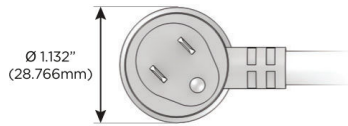

Plug:

Supplied with Low Profile Flat 45° Angle 120 VAC Plug

Optional Standard Straight 120 VAC Plug

Optional Straight 120 VAC Pass-through Plug

- CLEAN, COMPACT DESIGN
- STREAMLINED
- LOW PROFILE
- SIDE-EXITING CORDS
- PLUG & PLAY
- 6' AC CORD & PLUG (FLAT PLUG STANDARD)
- CUSTOMIZABLE CONFIGURATIONS AND FINISHES
- UL LISTED FOR MOUNTING IN FURNITURE
- 15A

M-POWER-4T

AC POWER & DATA CONNECTIVITY SOLUTION

M-POWER-4T-AM6H-B2AB

Specs:

Modules/Ports:

- A** Tamper Resistant AC Receptacle
- M** Double USB-A (Fast Charging Ports - 18W)
- 6** CAT 6
- H** HDMI

A M 6 H