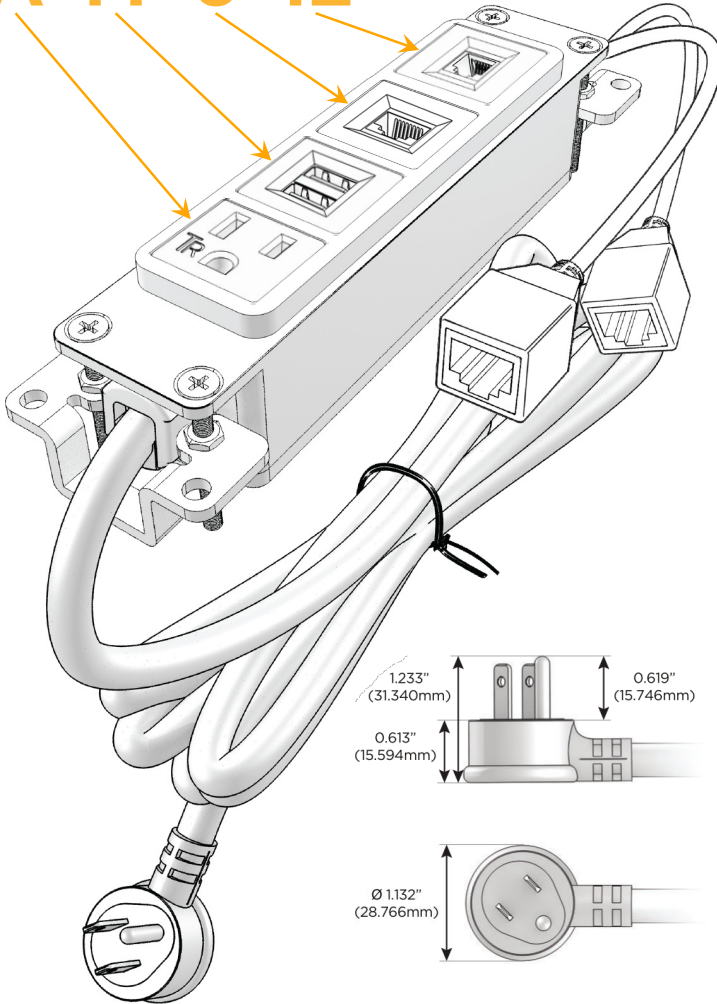

M-POWER-4T

AC POWER & DATA CONNECTIVITY SOLUTION

M-POWER-4T-AM612-WAB

Specs:

Modules/Ports:

- **A** Tamper Resistant AC Receptacle
- **M** Double USB-A (Fast Charging Ports - 18W)
- **6** CAT 6
- **12** RJ 12

A M 6 12