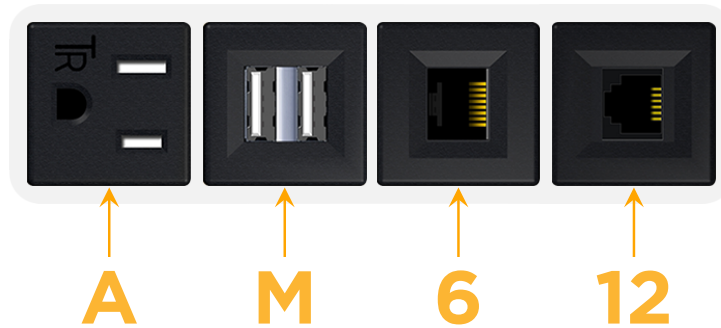

M-POWER-4T

AC POWER & DATA CONNECTIVITY SOLUTION

M-POWER-4T-AM612-WAB

Distributed by

Mormax Company, Inc.

8 Westchester Plaza

Elmsford, NY 10523

914-699-0101

sales@mormax.com

mormax.com

Metro Light & Power's line of power & data solutions offers sophisticated design elements combined with greater ease of installation. Streamlined and low-profile, enhanced by side-exiting cords, our outlets advance the industry with their cutting edge look and feel. We believe flexibility is key, and we provide a variety of mounting options, including the ability to mount in limited spaces. Our outlets are available in many finishes and configurations, in addition to a custom color and finish capability for our clients.

Bezel Finish: **WHITE (ABS)**

Custom Finishes Available M-POWER-4T-AM612-WAB

Features:

Module/Port Options:

- **A** Tamper Resistant AC Receptacle
- **E** USB-A & USB-C (20W)
- **M** Double USB-A (Fast Charging Ports - 18W)
- **H** HDMI
- **6** CAT 6
- **12** RJ 12
- **X** Switched AC
- **Y** 3-Way Switch (Low Voltage)
- **V** USB-C (45W High Speed Charging Port)
- **S** USB-C (25W High Speed Charging Port)
- **R** Switched AC (Rocker Switch)
- **D** Dimmer Switch

Plug:

Supplied with Low Profile Flat 45° Angle 120 VAC Plug

Optional Standard Straight 120 VAC Plug

Optional Straight 120 VAC Pass-through Plug

- CLEAN, COMPACT DESIGN
- STREAMLINED
- LOW PROFILE
- SIDE-EXITING CORDS
- PLUG & PLAY
- 6' AC CORD & PLUG (FLAT PLUG STANDARD)
- CUSTOMIZABLE CONFIGURATIONS AND FINISHES
- UL LISTED FOR MOUNTING IN FURNITURE
- 15A