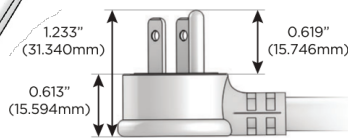

M-POWER-4T

AC POWER & DATA CONNECTIVITY SOLUTION

M-POWER-4T-AM612-WAB

Specs:

Modules/Ports:

- **A** Tamper Resistant AC Receptacle
- **M** Double USB-A (Fast Charging Ports - 18W)
- **6** CAT 6
- **12** RJ 12

A M 6 12