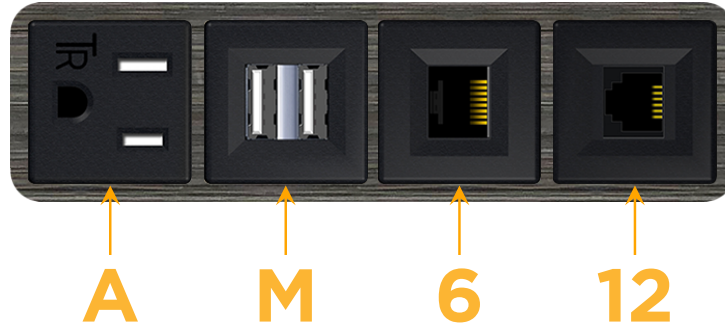

M-POWER-4T

AC POWER & DATA CONNECTIVITY SOLUTION

M-POWER-4T-AM612-S3AB

Distributed by

Mormax Company, Inc.

8 Westchester Plaza

Elmsford, NY 10523

914-699-0101

sales@mormax.com

mormax.com

Metro Light & Power's line of power & data solutions offers sophisticated design elements combined with greater ease of installation. Streamlined and low-profile, enhanced by side-exiting cords, our outlets advance the industry with their cutting edge look and feel. We believe flexibility is key, and we provide a variety of mounting options, including the ability to mount in limited spaces. Our outlets are available in many finishes and configurations, in addition to a custom color and finish capability for our clients.

Bezel Finish: **GUNMETAL (ABS)**

Custom Finishes Available M-POWER-4T-AM612-S3AB

Features:

Module/Port Options:

- **A** Tamper Resistant AC Receptacle
- **E** USB-A & USB-C (20W)
- **M** Double USB-A (Fast Charging Ports - 18W)
- **H** HDMI
- **6** CAT 6
- **12** RJ 12
- **X** Switched AC
- **Y** 3-Way Switch (Low Voltage)
- **V** USB-C (45W High Speed Charging Port)
- **S** USB-C (25W High Speed Charging Port)
- **R** Switched AC (Rocker Switch)
- **D** Dimmer Switch

Plug:

Supplied with Low Profile Flat 45° Angle 120 VAC Plug

Optional Standard Straight 120 VAC Plug

Optional Straight 120 VAC Pass-through Plug

- CLEAN, COMPACT DESIGN
- STREAMLINED
- LOW PROFILE
- SIDE-EXITING CORDS
- PLUG & PLAY
- 6' AC CORD & PLUG (FLAT PLUG STANDARD)
- CUSTOMIZABLE CONFIGURATIONS AND FINISHES
- UL LISTED FOR MOUNTING IN FURNITURE
- 15A