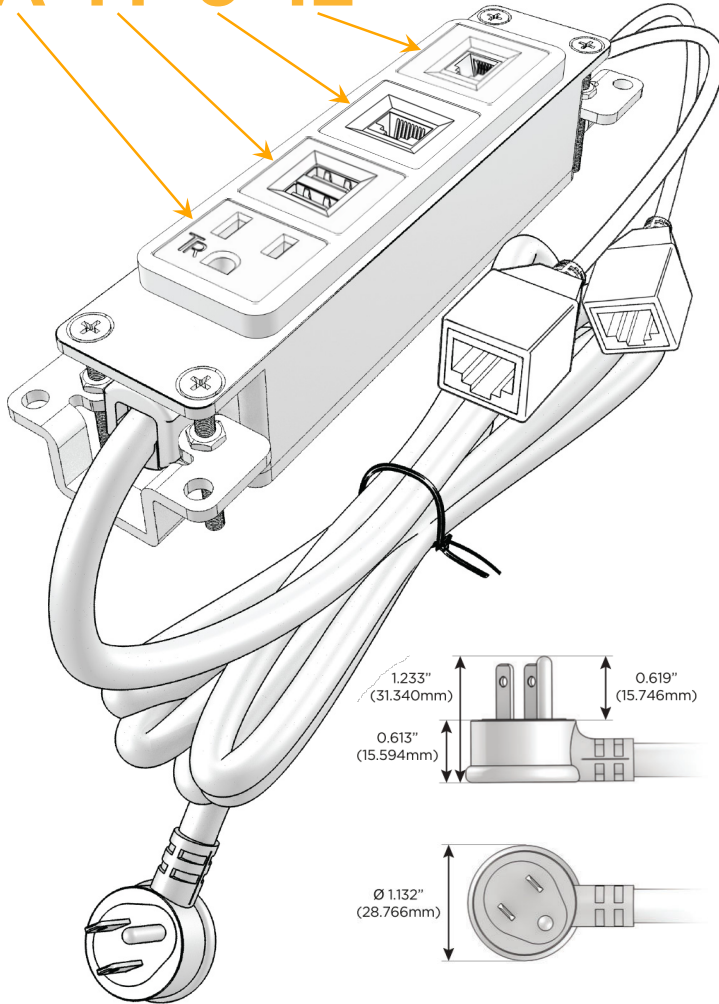

M-POWER-4T

AC POWER & DATA CONNECTIVITY SOLUTION

M-POWER-4T-AM612-S3AB

Specs:

Modules/Ports:

- **A** Tamper Resistant AC Receptacle
- **M** Double USB-A (Fast Charging Ports - 18W)
- **6** CAT 6
- **12** RJ 12

A M 6 12