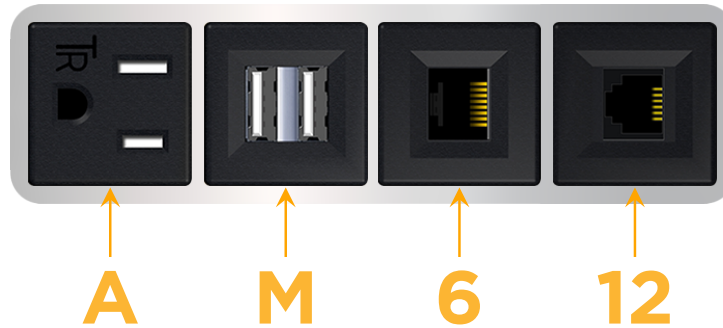

M-POWER-4T

AC POWER & DATA CONNECTIVITY SOLUTION

M-POWER-4T-AM612-CRAB

Distributed by

Mormax Company, Inc.

8 Westchester Plaza

Elmsford, NY 10523

914-699-0101

sales@mormax.com

mormax.com

Metro Light & Power's line of power & data solutions offers sophisticated design elements combined with greater ease of installation. Streamlined and low-profile, enhanced by side-exiting cords, our outlets advance the industry with their cutting edge look and feel. We believe flexibility is key, and we provide a variety of mounting options, including the ability to mount in limited spaces. Our outlets are available in many finishes and configurations, in addition to a custom color and finish capability for our clients.

Bezel Finish: **CHROME (ABS)**

Custom Finishes Available M-POWER-4T-AM612-CRAB

Features:

Module/Port Options:

- **A** Tamper Resistant AC Receptacle
- **E** USB-A & USB-C (20W)
- **M** Double USB-A (Fast Charging Ports - 18W)
- **H** HDMI
- **6** CAT 6
- **12** RJ 12
- **X** Switched AC
- **Y** 3-Way Switch (Low Voltage)
- **V** USB-C (45W High Speed Charging Port)
- **S** USB-C (25W High Speed Charging Port)
- **R** Switched AC (Rocker Switch)
- **D** Dimmer Switch

Plug:

Supplied with Low Profile Flat 45° Angle 120 VAC Plug

Optional Standard Straight 120 VAC Plug

Optional Straight 120 VAC Pass-through Plug

- CLEAN, COMPACT DESIGN
- STREAMLINED
- LOW PROFILE
- SIDE-EXITING CORDS
- PLUG & PLAY
- 6' AC CORD & PLUG (FLAT PLUG STANDARD)
- CUSTOMIZABLE CONFIGURATIONS AND FINISHES
- UL LISTED FOR MOUNTING IN FURNITURE
- 15A