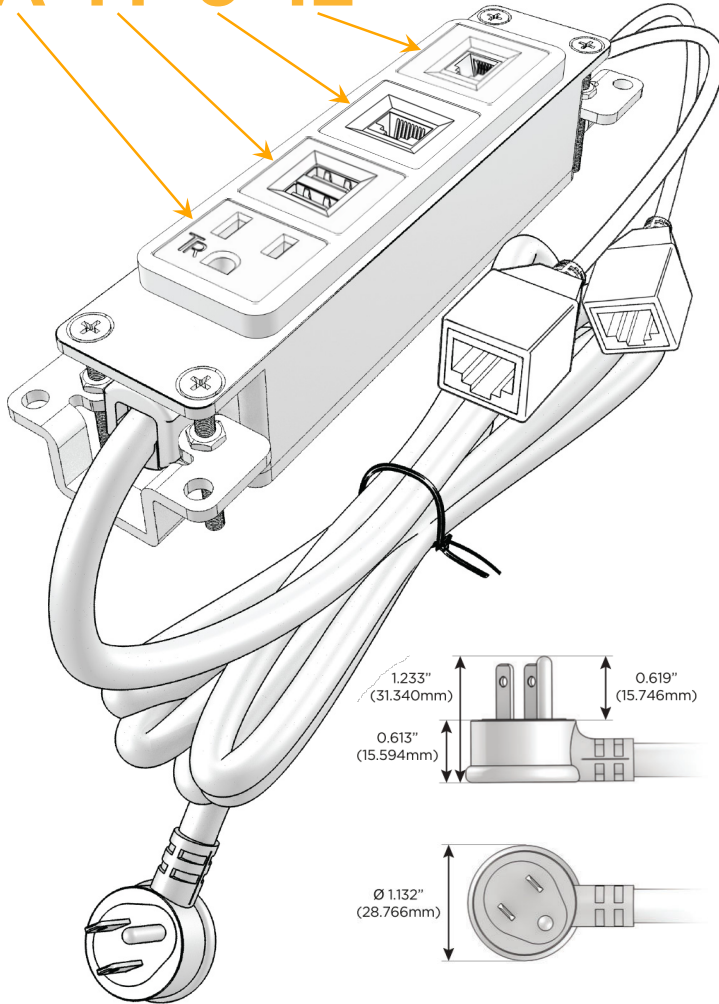

M-POWER-4T

AC POWER & DATA CONNECTIVITY SOLUTION

M-POWER-4T-AM612-CRAB

Specs:

Modules/Ports:

- **A** Tamper Resistant AC Receptacle
- **M** Double USB-A (Fast Charging Ports - 18W)
- **6** CAT 6
- **12** RJ 12

A M 6 12