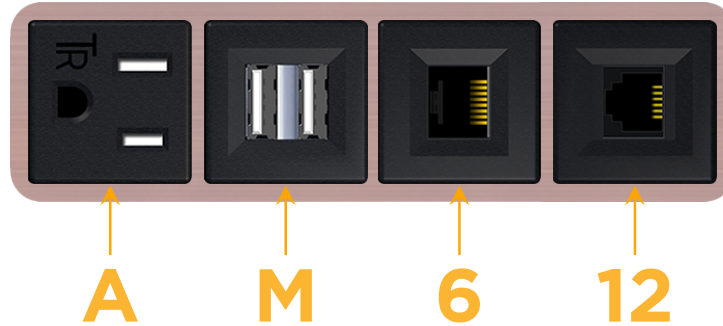

Bezel Finish: **CHAMPAGNE (ABS)**

Custom Finishes Available M-POWER-4T-AM612-CHAB

Features:

Module/Port Options:

- A** Tamper Resistant AC Receptacle
- E** USB-A & USB-C (20W)
- M** Double USB-A (Fast Charging Ports - 18W)
- H** HDMI
- 6** CAT 6
- 12** RJ 12
- X** Switched AC
- Y** 3-Way Switch (Low Voltage)
- V** USB-C (45W High Speed Charging Port)
- S** USB-C (25W High Speed Charging Port)
- R** Switched AC (Rocker Switch)
- D** Dimmer Switch

Plug:

Supplied with Low Profile Flat 45° Angle 120 VAC Plug

Optional Standard Straight 120 VAC Plug

Optional Straight 120 VAC Pass-through Plug

- CLEAN, COMPACT DESIGN
- STREAMLINED
- LOW PROFILE
- SIDE-EXITING CORDS
- PLUG & PLAY
- 6' AC CORD & PLUG (FLAT PLUG STANDARD)
- CUSTOMIZABLE CONFIGURATIONS AND FINISHES
- UL LISTED FOR MOUNTING IN FURNITURE
- 15A

M-POWER-4T

AC POWER & DATA CONNECTIVITY SOLUTION

M-POWER-4T-AM612-CHAB

Specs:

Modules/Ports:

- A** Tamper Resistant AC Receptacle
- M** Double USB-A (Fast Charging Ports - 18W)
- 6** CAT 6
- 12** RJ 12

A M 6 12