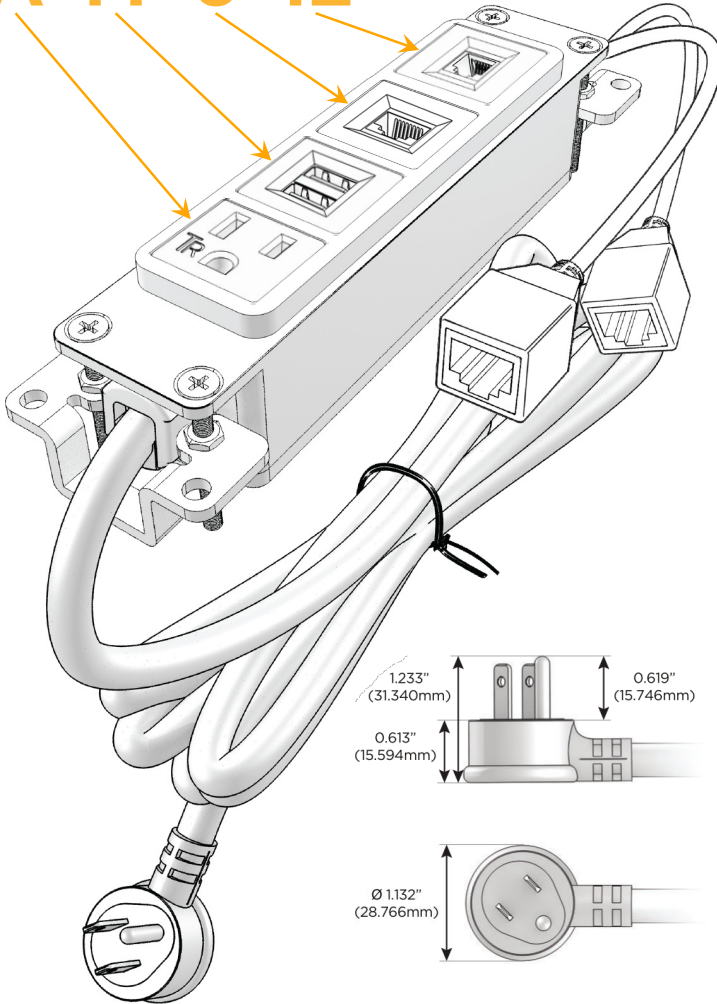

Bezel Finish: **CHAMPAGNE (ABS)**

Custom Finishes Available M-POWER-4T-AM612-CHAB

Features:

Module/Port Options:

- A** Tamper Resistant AC Receptacle
- E** USB-A & USB-C (20W)
- M** Double USB-A (Fast Charging Ports - 18W)
- H** HDMI
- 6** CAT 6
- 12** RJ 12
- X** Switched AC
- Y** 3-Way Switch (Low Voltage)
- V** USB-C (45W High Speed Charging Port)
- S** USB-C (25W High Speed Charging Port)
- R** Switched AC (Rocker Switch)
- D** Dimmer Switch

Plug:

Supplied with Low Profile Flat 45° Angle 120 VAC Plug

Optional Standard Straight 120 VAC Plug

Optional Straight 120 VAC Pass-through Plug

- CLEAN, COMPACT DESIGN
- STREAMLINED
- LOW PROFILE
- SIDE-EXITING CORDS
- PLUG & PLAY
- 6' AC CORD & PLUG (FLAT PLUG STANDARD)
- CUSTOMIZABLE CONFIGURATIONS AND FINISHES
- UL LISTED FOR MOUNTING IN FURNITURE
- 15A

M-POWER-4T

AC POWER & DATA CONNECTIVITY SOLUTION

M-POWER-4T-AM612-CHAB

Specs:

Modules/Ports:

- A** Tamper Resistant AC Receptacle
- M** Double USB-A (Fast Charging Ports - 18W)
- 6** CAT 6
- 12** RJ 12

A M 6 12