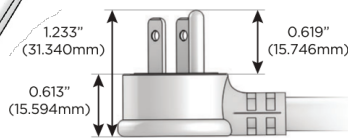

M-POWER-4T

AC POWER & DATA CONNECTIVITY SOLUTION

M-POWER-4T-AM612-CHAB

Specs:

Modules/Ports:

- A** Tamper Resistant AC Receptacle
- M** Double USB-A (Fast Charging Ports - 18W)
- 6** CAT 6
- 12** RJ 12

A M 6 12