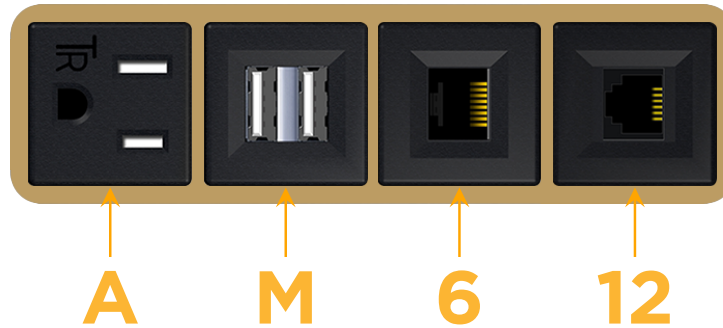

sales@mormax.com

mormax.com

Metro Light & Power's line of power & data solutions offers sophisticated design elements combined with greater ease of installation. Streamlined and low-profile, enhanced by side-exiting cords, our outlets advance the industry with their cutting edge look and feel. We believe flexibility is key, and we provide a variety of mounting options, including the ability to mount in limited spaces. Our outlets are available in many finishes and configurations, in addition to a custom color and finish capability for our clients.

Bezel Finish: **STANDARD BRONZE (ABS)**

Custom Finishes Available M-POWER-4T-AM612-BZAB

Features:

Module/Port Options:

- A** Tamper Resistant AC Receptacle
- E** USB-A & USB-C (20W)
- M** Double USB-A (Fast Charging Ports - 18W)
- H** HDMI
- 6** CAT 6
- 12** RJ 12
- X** Switched AC
- Y** 3-Way Switch (Low Voltage)
- V** USB-C (45W High Speed Charging Port)
- S** USB-C (25W High Speed Charging Port)
- R** Switched AC (Rocker Switch)
- D** Dimmer Switch

Plug:

Supplied with Low Profile Flat 45° Angle 120 VAC Plug

Optional Standard Straight 120 VAC Plug

Optional Straight 120 VAC Pass-through Plug

- CLEAN, COMPACT DESIGN
- STREAMLINED
- LOW PROFILE
- SIDE-EXITING CORDS
- PLUG & PLAY
- 6' AC CORD & PLUG (FLAT PLUG STANDARD)
- CUSTOMIZABLE CONFIGURATIONS AND FINISHES
- UL LISTED FOR MOUNTING IN FURNITURE
- 15A

M-POWER-4T

AC POWER & DATA CONNECTIVITY SOLUTION

M-POWER-4T-AM612-BZAB

Specs:

Modules/Ports:

- A** Tamper Resistant AC Receptacle
- M** Double USB-A (Fast Charging Ports - 18W)
- 6** CAT 6
- 12** RJ 12

A M 6 12