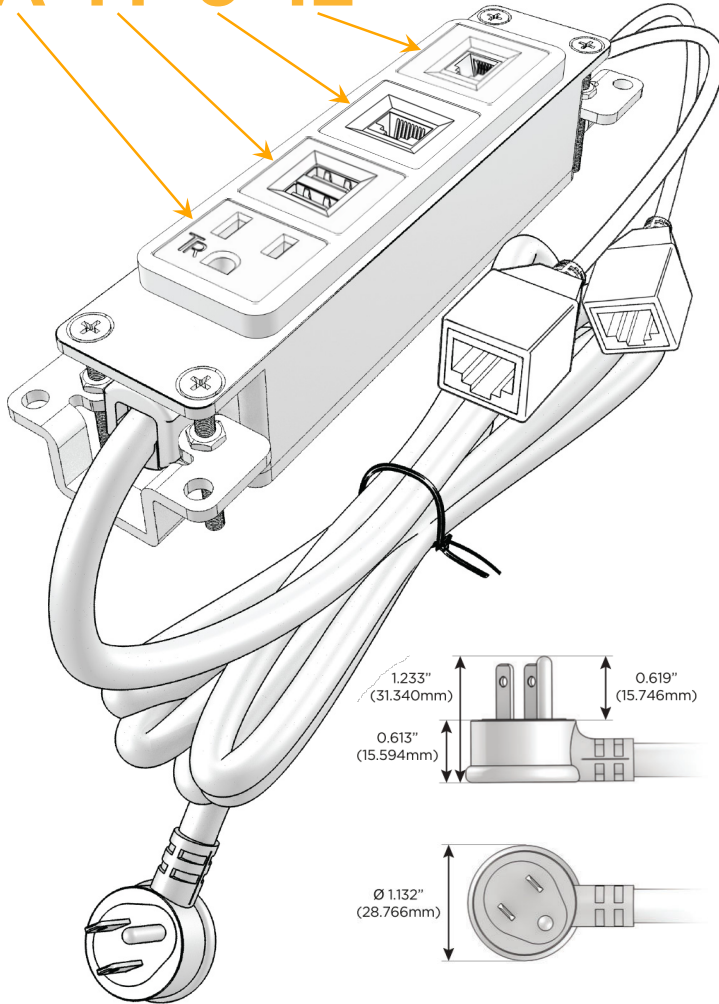

Bezel Finish: **STANDARD BRONZE (ABS)**

Custom Finishes Available M-POWER-4T-AM612-BZAB

Features:

Module/Port Options:

- A** Tamper Resistant AC Receptacle
- E** USB-A & USB-C (20W)
- M** Double USB-A (Fast Charging Ports - 18W)
- H** HDMI
- 6** CAT 6
- 12** RJ 12
- X** Switched AC
- Y** 3-Way Switch (Low Voltage)
- V** USB-C (45W High Speed Charging Port)
- S** USB-C (25W High Speed Charging Port)
- R** Switched AC (Rocker Switch)
- D** Dimmer Switch

Plug:

Supplied with Low Profile Flat 45° Angle 120 VAC Plug

Optional Standard Straight 120 VAC Plug

Optional Straight 120 VAC Pass-through Plug

- CLEAN, COMPACT DESIGN
- STREAMLINED
- LOW PROFILE
- SIDE-EXITING CORDS
- PLUG & PLAY
- 6' AC CORD & PLUG (FLAT PLUG STANDARD)
- CUSTOMIZABLE CONFIGURATIONS AND FINISHES
- UL LISTED FOR MOUNTING IN FURNITURE
- 15A

M-POWER-4T

AC POWER & DATA CONNECTIVITY SOLUTION

M-POWER-4T-AM612-BZAB

Specs:

Modules/Ports:

- A** Tamper Resistant AC Receptacle
- M** Double USB-A (Fast Charging Ports - 18W)
- 6** CAT 6
- 12** RJ 12

A M 6 12