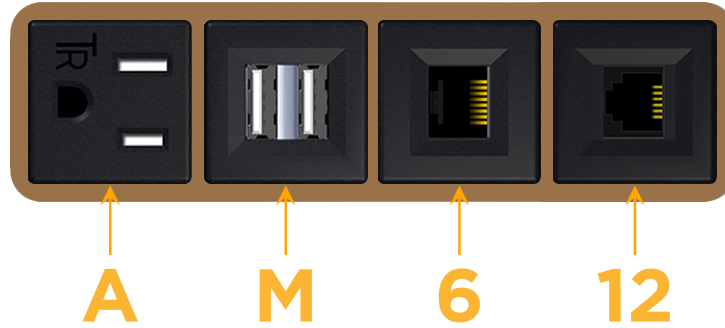

sales@mormax.com

mormax.com

Metro Light & Power's line of power & data solutions offers sophisticated design elements combined with greater ease of installation. Streamlined and low-profile, enhanced by side-exiting cords, our outlets advance the industry with their cutting edge look and feel. We believe flexibility is key, and we provide a variety of mounting options, including the ability to mount in limited spaces. Our outlets are available in many finishes and configurations, in addition to a custom color and finish capability for our clients.

Bezel Finish: **ARCHITECTURAL BRONZE (ABS)**

Custom Finishes Available M-POWER-4T-AM612-BZ5AB

Features:

Module/Port Options:

- A** Tamper Resistant AC Receptacle
- E** USB-A & USB-C (20W)
- M** Double USB-A (Fast Charging Ports - 18W)
- H** HDMI
- 6** CAT 6
- 12** RJ 12
- X** Switched AC
- Y** 3-Way Switch (Low Voltage)
- V** USB-C (45W High Speed Charging Port)
- S** USB-C (25W High Speed Charging Port)
- R** Switched AC (Rocker Switch)
- D** Dimmer Switch

Plug:

Supplied with Low Profile Flat 45° Angle 120 VAC Plug

Optional Standard Straight 120 VAC Plug

Optional Straight 120 VAC Pass-through Plug

- CLEAN, COMPACT DESIGN
- STREAMLINED
- LOW PROFILE
- SIDE-EXITING CORDS
- PLUG & PLAY
- 6' AC CORD & PLUG (FLAT PLUG STANDARD)
- CUSTOMIZABLE CONFIGURATIONS AND FINISHES
- UL LISTED FOR MOUNTING IN FURNITURE
- 15A

M-POWER-4T

AC POWER & DATA CONNECTIVITY SOLUTION

M-POWER-4T-AM612-BZ5AB

Specs:

Modules/Ports:

- A** Tamper Resistant AC Receptacle
- M** Double USB-A (Fast Charging Ports - 18W)
- 6** CAT 6
- 12** RJ 12

A M 6 12