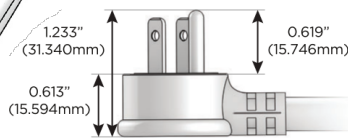

M-POWER-4T

AC POWER & DATA CONNECTIVITY SOLUTION

M-POWER-4T-AM612-BZ5AB

Specs:

Modules/Ports:

- A** Tamper Resistant AC Receptacle
- M** Double USB-A (Fast Charging Ports - 18W)
- 6** CAT 6
- 12** RJ 12

A M 6 12