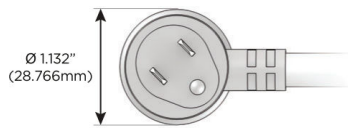

Plug:

Supplied with Low Profile Flat 45° Angle 120 VAC Plug

Optional Standard Straight 120 VAC Plug

Optional Straight 120 VAC Pass-through Plug

- CLEAN, COMPACT DESIGN
- STREAMLINED
- LOW PROFILE
- SIDE-EXITING CORDS
- PLUG & PLAY
- 6' AC CORD & PLUG (FLAT PLUG STANDARD)
- CUSTOMIZABLE CONFIGURATIONS AND FINISHES
- UL LISTED FOR MOUNTING IN FURNITURE
- 15A

M-POWER-4T

AC POWER & DATA CONNECTIVITY SOLUTION

M-POWER-4T-AM612-BZ5AB

Specs:

Modules/Ports:

- A** Tamper Resistant AC Receptacle
- M** Double USB-A (Fast Charging Ports - 18W)
- 6** CAT 6
- 12** RJ 12

A M 6 12