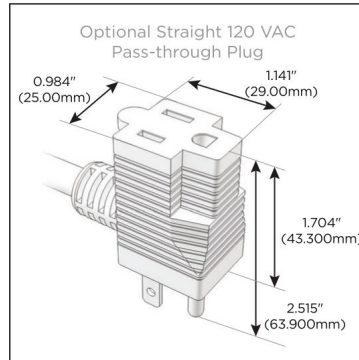

Plug:

Supplied with Low Profile Flat 45° Angle 120 VAC Plug

Optional Standard Straight 120 VAC Plug

Optional Straight 120 VAC Pass-through Plug

- CLEAN, COMPACT DESIGN
- STREAMLINED
- LOW PROFILE
- SIDE-EXITING CORDS
- PLUG & PLAY
- 6' AC CORD & PLUG (FLAT PLUG STANDARD)
- CUSTOMIZABLE CONFIGURATIONS AND FINISHES
- UL LISTED FOR MOUNTING IN FURNITURE
- 15A

M-POWER-4T

AC POWER & DATA CONNECTIVITY SOLUTION

M-POWER-4T-AM612-BZ5AB

Specs:

Modules/Ports:

- A** Tamper Resistant AC Receptacle
- M** Double USB-A (Fast Charging Ports - 18W)
- 6** CAT 6
- 12** RJ 12

A M 6 12