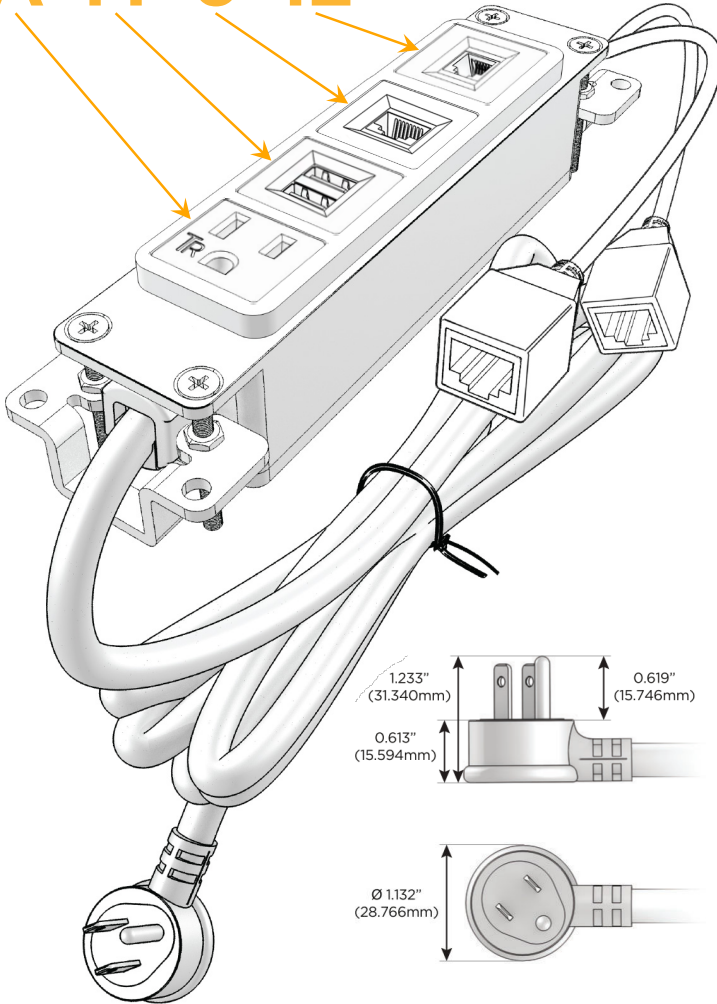

Bezel Finish: **ARCHITECTURAL BRONZE (ABS)**

Custom Finishes Available M-POWER-4T-AM612-BZ5AB

Features:

Module/Port Options:

- A** Tamper Resistant AC Receptacle
- E** USB-A & USB-C (20W)
- M** Double USB-A (Fast Charging Ports - 18W)
- H** HDMI
- 6** CAT 6
- 12** RJ 12
- X** Switched AC
- Y** 3-Way Switch (Low Voltage)
- V** USB-C (45W High Speed Charging Port)
- S** USB-C (25W High Speed Charging Port)
- R** Switched AC (Rocker Switch)
- D** Dimmer Switch

Plug:

Supplied with Low Profile Flat 45° Angle 120 VAC Plug

Optional Standard Straight 120 VAC Plug

Optional Straight 120 VAC Pass-through Plug

- CLEAN, COMPACT DESIGN
- STREAMLINED
- LOW PROFILE
- SIDE-EXITING CORDS
- PLUG & PLAY
- 6' AC CORD & PLUG (FLAT PLUG STANDARD)
- CUSTOMIZABLE CONFIGURATIONS AND FINISHES
- UL LISTED FOR MOUNTING IN FURNITURE
- 15A

M-POWER-4T

AC POWER & DATA CONNECTIVITY SOLUTION

M-POWER-4T-AM612-BZ5AB

Specs:

Modules/Ports:

- A** Tamper Resistant AC Receptacle
- M** Double USB-A (Fast Charging Ports - 18W)
- 6** CAT 6
- 12** RJ 12

A M 6 12