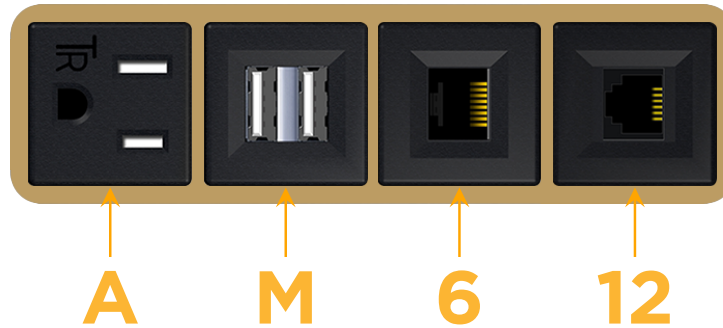

sales@mormax.com

mormax.com

Metro Light & Power's line of power & data solutions offers sophisticated design elements combined with greater ease of installation. Streamlined and low-profile, enhanced by side-exiting cords, our outlets advance the industry with their cutting edge look and feel. We believe flexibility is key, and we provide a variety of mounting options, including the ability to mount in limited spaces. Our outlets are available in many finishes and configurations, in addition to a custom color and finish capability for our clients.

Bezel Finish: **BRASS (ABS)**

Custom Finishes Available M-POWER-4T-AM612-BRAB

Features:

Module/Port Options:

- A** Tamper Resistant AC Receptacle
- E** USB-A & USB-C (20W)
- M** Double USB-A (Fast Charging Ports - 18W)
- H** HDMI
- 6** CAT 6
- 12** RJ 12
- X** Switched AC
- Y** 3-Way Switch (Low Voltage)
- V** USB-C (45W High Speed Charging Port)
- S** USB-C (25W High Speed Charging Port)
- R** Switched AC (Rocker Switch)
- D** Dimmer Switch

Plug:

Supplied with Low Profile Flat 45° Angle 120 VAC Plug

Optional Standard Straight 120 VAC Plug

Optional Straight 120 VAC Pass-through Plug

- CLEAN, COMPACT DESIGN
- STREAMLINED
- LOW PROFILE
- SIDE-EXITING CORDS
- PLUG & PLAY
- 6' AC CORD & PLUG (FLAT PLUG STANDARD)
- CUSTOMIZABLE CONFIGURATIONS AND FINISHES
- UL LISTED FOR MOUNTING IN FURNITURE
- 15A

M-POWER-4T

AC POWER & DATA CONNECTIVITY SOLUTION

M-POWER-4T-AM612-BRAB

Specs:

Modules/Ports:

- A** Tamper Resistant AC Receptacle
- M** Double USB-A (Fast Charging Ports - 18W)
- 6** CAT 6
- 12** RJ 12

A M 6 12