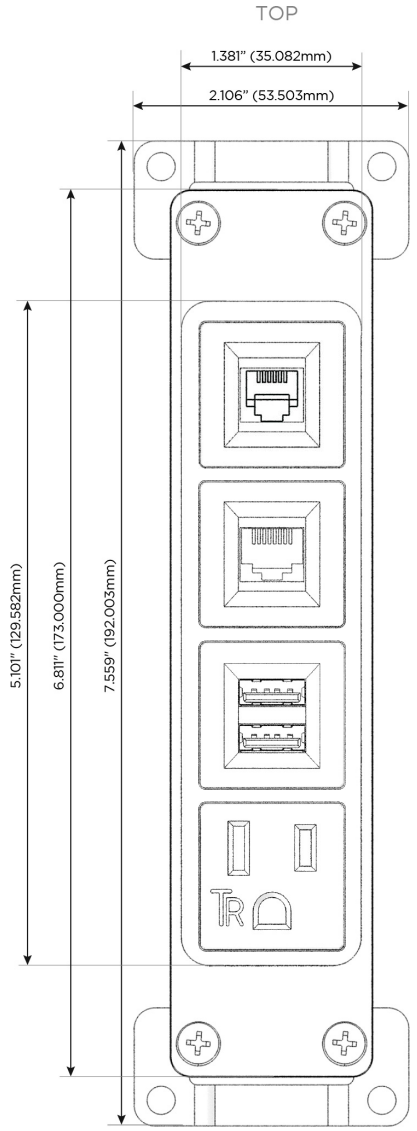

Bezel Finish: **BRASS (ABS)**

Custom Finishes Available M-POWER-4T-AM612-BRAB

Features:

Module/Port Options:

- A** Tamper Resistant AC Receptacle
- E** USB-A & USB-C (20W)
- M** Double USB-A (Fast Charging Ports - 18W)
- H** HDMI
- 6** CAT 6
- 12** RJ 12
- X** Switched AC
- Y** 3-Way Switch (Low Voltage)
- V** USB-C (45W High Speed Charging Port)
- S** USB-C (25W High Speed Charging Port)
- R** Switched AC (Rocker Switch)
- D** Dimmer Switch

Plug:

Supplied with Low Profile Flat 45° Angle 120 VAC Plug

Optional Standard Straight 120 VAC Plug

Optional Straight 120 VAC Pass-through Plug

- CLEAN, COMPACT DESIGN
- STREAMLINED
- LOW PROFILE
- SIDE-EXITING CORDS
- PLUG & PLAY
- 6' AC CORD & PLUG (FLAT PLUG STANDARD)
- CUSTOMIZABLE CONFIGURATIONS AND FINISHES
- UL LISTED FOR MOUNTING IN FURNITURE
- 15A

M-POWER-4T

AC POWER & DATA CONNECTIVITY SOLUTION

M-POWER-4T-AM612-BRAB

Specs:

Modules/Ports:

- A** Tamper Resistant AC Receptacle
- M** Double USB-A (Fast Charging Ports - 18W)
- 6** CAT 6
- 12** RJ 12

A M 6 12