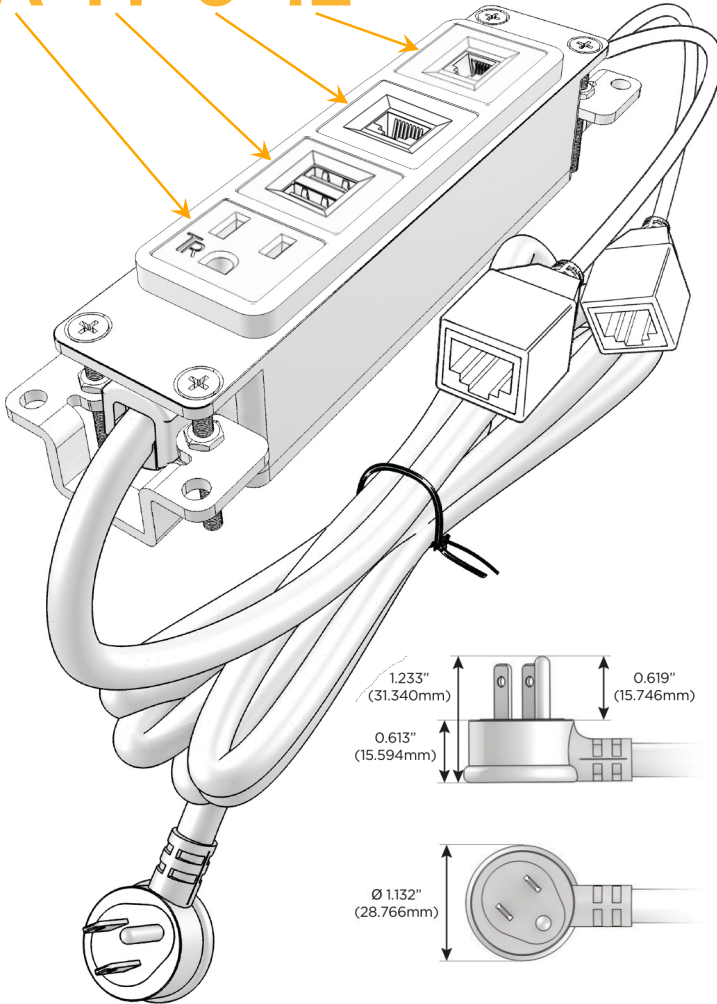

Bezel Finish: **BRASS (ABS)**

Custom Finishes Available M-POWER-4T-AM612-BRAB

Features:

Module/Port Options:

- A** Tamper Resistant AC Receptacle
- E** USB-A & USB-C (20W)
- M** Double USB-A (Fast Charging Ports - 18W)
- H** HDMI
- 6** CAT 6
- 12** RJ 12
- X** Switched AC
- Y** 3-Way Switch (Low Voltage)
- V** USB-C (45W High Speed Charging Port)
- S** USB-C (25W High Speed Charging Port)
- R** Switched AC (Rocker Switch)
- D** Dimmer Switch

Plug:

Supplied with Low Profile Flat 45° Angle 120 VAC Plug

Optional Standard Straight 120 VAC Plug

Optional Straight 120 VAC Pass-through Plug

- CLEAN, COMPACT DESIGN
- STREAMLINED
- LOW PROFILE
- SIDE-EXITING CORDS
- PLUG & PLAY
- 6' AC CORD & PLUG (FLAT PLUG STANDARD)
- CUSTOMIZABLE CONFIGURATIONS AND FINISHES
- UL LISTED FOR MOUNTING IN FURNITURE
- 15A

M-POWER-4T

AC POWER & DATA CONNECTIVITY SOLUTION

M-POWER-4T-AM612-BRAB

Specs:

Modules/Ports:

- A** Tamper Resistant AC Receptacle
- M** Double USB-A (Fast Charging Ports - 18W)
- 6** CAT 6
- 12** RJ 12

A M 6 12