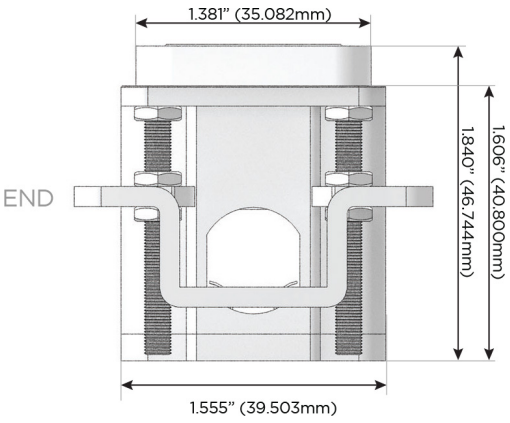

Plug:

Supplied with Low Profile Flat 45° Angle 120 VAC Plug

Optional Standard Straight 120 VAC Plug

Optional Straight 120 VAC Pass-through Plug

- CLEAN, COMPACT DESIGN
- STREAMLINED
- LOW PROFILE
- SIDE-EXITING CORDS
- PLUG & PLAY
- 6' AC CORD & PLUG (FLAT PLUG STANDARD)
- CUSTOMIZABLE CONFIGURATIONS AND FINISHES
- UL LISTED FOR MOUNTING IN FURNITURE
- 15A

M-POWER-4T

AC POWER & DATA CONNECTIVITY SOLUTION

M-POWER-4T-AM612-BRAB

Specs:

Modules/Ports:

- A** Tamper Resistant AC Receptacle
- M** Double USB-A (Fast Charging Ports - 18W)
- 6** CAT 6
- 12** RJ 12

A M 6 12