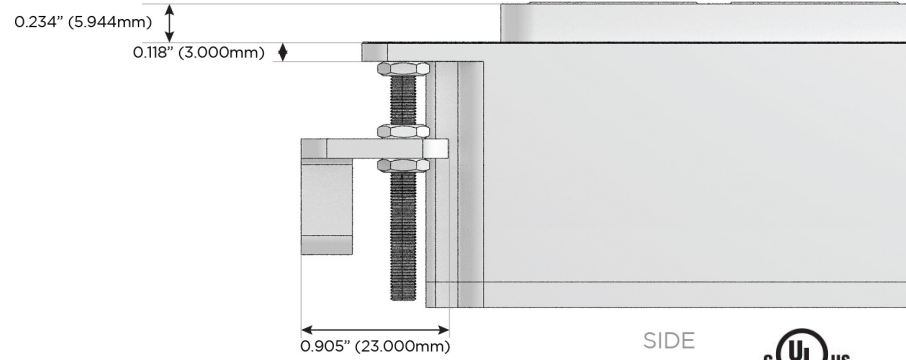

M-POWER-4T

AC POWER & DATA CONNECTIVITY SOLUTION

M-POWER-4T-AM612-BRAB

Specs:

Modules/Ports:

- A** Tamper Resistant AC Receptacle
- M** Double USB-A (Fast Charging Ports - 18W)
- 6** CAT 6
- 12** RJ 12

A M 6 12