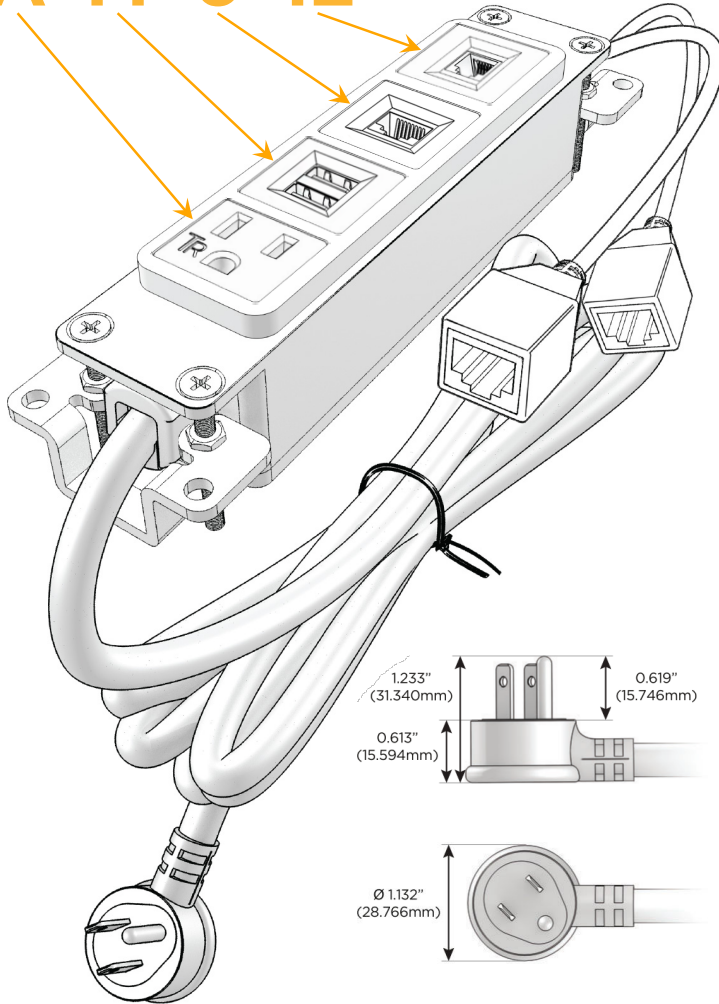

Bezel Finish: **BRASS ANTIQUED (ABS)**

Custom Finishes Available M-POWER-4T-AM612-BRAAB

Features:

Module/Port Options:

- A** Tamper Resistant AC Receptacle
- E** USB-A & USB-C (20W)
- M** Double USB-A (Fast Charging Ports - 18W)
- H** HDMI
- 6** CAT 6
- 12** RJ 12
- X** Switched AC
- Y** 3-Way Switch (Low Voltage)
- V** USB-C (45W High Speed Charging Port)
- S** USB-C (25W High Speed Charging Port)
- R** Switched AC (Rocker Switch)
- D** Dimmer Switch

Plug:

Supplied with Low Profile Flat 45° Angle 120 VAC Plug

Optional Standard Straight 120 VAC Plug

Optional Straight 120 VAC Pass-through Plug

- CLEAN, COMPACT DESIGN
- STREAMLINED
- LOW PROFILE
- SIDE-EXITING CORDS
- PLUG & PLAY
- 6' AC CORD & PLUG (FLAT PLUG STANDARD)
- CUSTOMIZABLE CONFIGURATIONS AND FINISHES
- UL LISTED FOR MOUNTING IN FURNITURE
- 15A

M-POWER-4T

AC POWER & DATA CONNECTIVITY SOLUTION

M-POWER-4T-AM612-BRAAB

Specs:

Modules/Ports:

- A** Tamper Resistant AC Receptacle
- M** Double USB-A (Fast Charging Ports - 18W)
- 6** CAT 6
- 12** RJ 12

A M 6 12