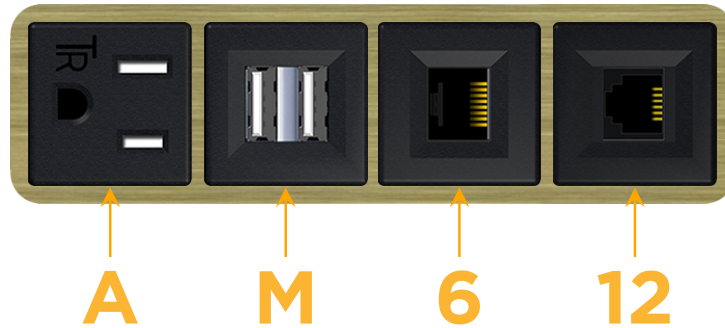

Bezel Finish: **BRASS ANTIQUED (ABS)**

Custom Finishes Available M-POWER-4T-AM612-BRAAB

Features:

Module/Port Options:

- A** Tamper Resistant AC Receptacle
- E** USB-A & USB-C (20W)
- M** Double USB-A (Fast Charging Ports - 18W)
- H** HDMI
- 6** CAT 6
- 12** RJ 12
- X** Switched AC
- Y** 3-Way Switch (Low Voltage)
- V** USB-C (45W High Speed Charging Port)
- S** USB-C (25W High Speed Charging Port)
- R** Switched AC (Rocker Switch)
- D** Dimmer Switch

Plug:

Supplied with Low Profile Flat 45° Angle 120 VAC Plug

Optional Standard Straight 120 VAC Plug

Optional Straight 120 VAC Pass-through Plug

- CLEAN, COMPACT DESIGN
- STREAMLINED
- LOW PROFILE
- SIDE-EXITING CORDS
- PLUG & PLAY
- 6' AC CORD & PLUG (FLAT PLUG STANDARD)
- CUSTOMIZABLE CONFIGURATIONS AND FINISHES
- UL LISTED FOR MOUNTING IN FURNITURE
- 15A

M-POWER-4T

AC POWER & DATA CONNECTIVITY SOLUTION

M-POWER-4T-AM612-BRAAB

Specs:

Modules/Ports:

- A** Tamper Resistant AC Receptacle
- M** Double USB-A (Fast Charging Ports - 18W)
- 6** CAT 6
- 12** RJ 12

A M 6 12