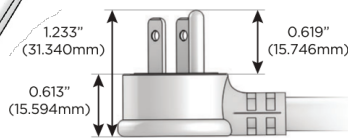

M-POWER-4T

AC POWER & DATA CONNECTIVITY SOLUTION

M-POWER-4T-AM612-BRAAB

Specs:

Modules/Ports:

- A** Tamper Resistant AC Receptacle
- M** Double USB-A (Fast Charging Ports - 18W)
- 6** CAT 6
- 12** RJ 12

A M 6 12