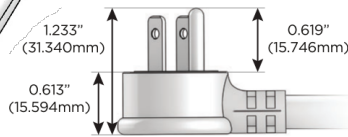

M-POWER-4T

AC POWER & DATA CONNECTIVITY SOLUTION

M-POWER-4T-AM612-BR4B

Specs:

Modules/Ports:

- **A** Tamper Resistant AC Receptacle
- **M** Double USB-A (Fast Charging Ports - 18W)
- **6** CAT 6
- **12** RJ 12

A M 6 12