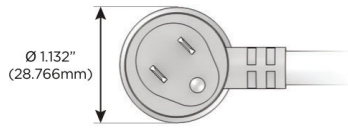

M-POWER-4T

AC POWER & DATA CONNECTIVITY SOLUTION

M-POWER-4T-AM612-BR4B

Specs:

Modules/Ports:

- **A** Tamper Resistant AC Receptacle
- **M** Double USB-A (Fast Charging Ports - 18W)
- **6** CAT 6
- **12** RJ 12

A M 6 12