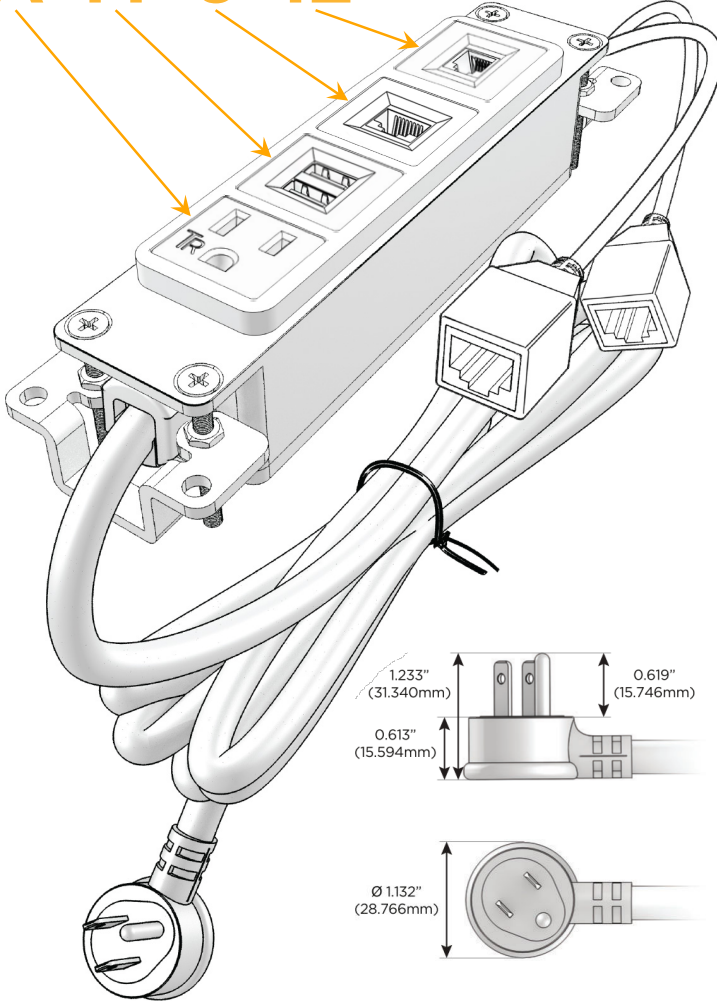

M-POWER-4T

AC POWER & DATA CONNECTIVITY SOLUTION

M-POWER-4T-AM612-BR4B

Specs:

Modules/Ports:

- **A** Tamper Resistant AC Receptacle
- **M** Double USB-A (Fast Charging Ports - 18W)
- **6** CAT 6
- **12** RJ 12

A M 6 12