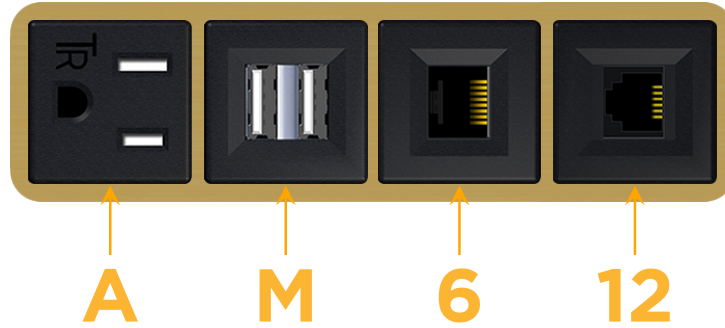

M-POWER-4T

AC POWER & DATA CONNECTIVITY SOLUTION

M-POWER-4T-AM612-BR4B

Distributed by

Mormax Company, Inc.

8 Westchester Plaza

Elmsford, NY 10523

914-699-0101

sales@mormax.com

mormax.com

Metro Light & Power's line of power & data solutions offers sophisticated design elements combined with greater ease of installation. Streamlined and low-profile, enhanced by side-exiting cords, our outlets advance the industry with their cutting edge look and feel. We believe flexibility is key, and we provide a variety of mounting options, including the ability to mount in limited spaces. Our outlets are available in many finishes and configurations, in addition to a custom color and finish capability for our clients.

Bezel Finish: **SOLID BRASS BRUSHED**

Custom Finishes Available M-POWER-4T-AM612-BR4B

Features:

Module/Port Options:

- **A** Tamper Resistant AC Receptacle
- **E** USB-A & USB-C (20W)
- **M** Double USB-A (Fast Charging Ports - 18W)
- **H** HDMI
- **6** CAT 6
- **12** RJ 12
- **X** Switched AC
- **Y** 3-Way Switch (Low Voltage)
- **V** USB-C (45W High Speed Charging Port)
- **S** USB-C (25W High Speed Charging Port)
- **R** Switched AC (Rocker Switch)
- **D** Dimmer Switch

Plug:

Supplied with Low Profile Flat 45° Angle 120 VAC Plug

Optional Standard Straight 120 VAC Plug

Optional Straight 120 VAC Pass-through Plug

- CLEAN, COMPACT DESIGN
- STREAMLINED
- LOW PROFILE
- SIDE-EXITING CORDS
- PLUG & PLAY
- 6' AC CORD & PLUG (FLAT PLUG STANDARD)
- CUSTOMIZABLE CONFIGURATIONS AND FINISHES
- UL LISTED FOR MOUNTING IN FURNITURE
- 15A