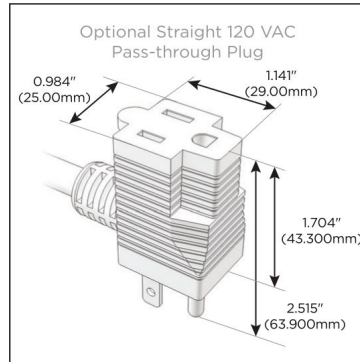

M-POWER-4T

AC POWER & DATA CONNECTIVITY SOLUTION

M-POWER-4T-AM612-BR4B

Specs:

Modules/Ports:

- **A** Tamper Resistant AC Receptacle
- **M** Double USB-A (Fast Charging Ports - 18W)
- **6** CAT 6
- **12** RJ 12

A M 6 12