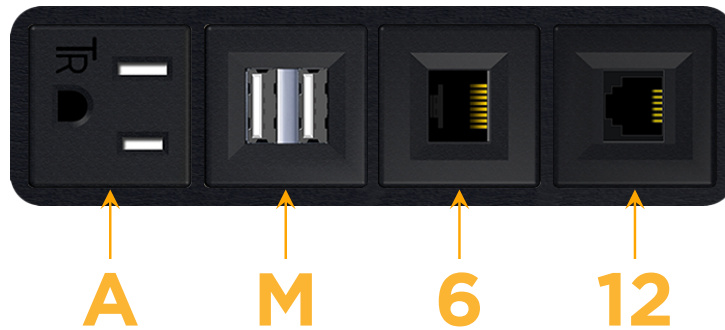

M-POWER-4T

AC POWER & DATA CONNECTIVITY SOLUTION

M-POWER-4T-AM612-BB

Distributed by

Mormax Company, Inc.

8 Westchester Plaza

Elmsford, NY 10523

914-699-0101

sales@mormax.com

mormax.com

Metro Light & Power's line of power & data solutions offers sophisticated design elements combined with greater ease of installation. Streamlined and low-profile, enhanced by side-exiting cords, our outlets advance the industry with their cutting edge look and feel. We believe flexibility is key, and we provide a variety of mounting options, including the ability to mount in limited spaces. Our outlets are available in many finishes and configurations, in addition to a custom color and finish capability for our clients.

Bezel Finish: **BLACK (STEEL)**

Custom Finishes Available M-POWER-4T-AM612-BB

Features:

Module/Port Options:

- **A** Tamper Resistant AC Receptacle
- **E** USB-A & USB-C (20W)
- **M** Double USB-A (Fast Charging Ports - 18W)
- **H** HDMI
- **6** CAT 6
- **12** RJ 12
- **X** Switched AC
- **Y** 3-Way Switch (Low Voltage)
- **V** USB-C (45W High Speed Charging Port)
- **S** USB-C (25W High Speed Charging Port)
- **R** Switched AC (Rocker Switch)
- **D** Dimmer Switch

Plug:

Supplied with Low Profile Flat 45° Angle 120 VAC Plug

Optional Standard Straight 120 VAC Plug

Optional Straight 120 VAC Pass-through Plug

- CLEAN, COMPACT DESIGN
- STREAMLINED
- LOW PROFILE
- SIDE-EXITING CORDS
- PLUG & PLAY
- 6' AC CORD & PLUG (FLAT PLUG STANDARD)
- CUSTOMIZABLE CONFIGURATIONS AND FINISHES
- UL LISTED FOR MOUNTING IN FURNITURE
- 15A