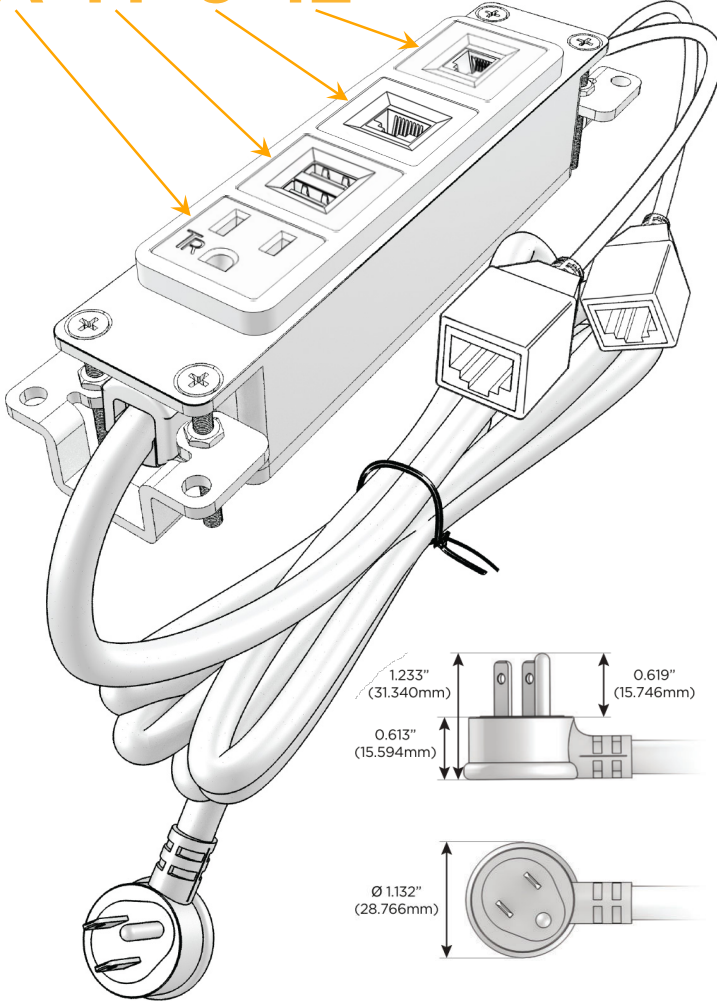

M-POWER-4T

AC POWER & DATA CONNECTIVITY SOLUTION

M-POWER-4T-AM612-BB

Specs:

Modules/Ports:

- **A** Tamper Resistant AC Receptacle
- **M** Double USB-A (Fast Charging Ports - 18W)
- **6** CAT 6
- **12** RJ 12

A M 6 12