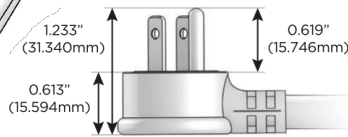

M-POWER-4T

AC POWER & DATA CONNECTIVITY SOLUTION

M-POWER-4T-AM612-BB

Specs:

Modules/Ports:

- **A** Tamper Resistant AC Receptacle
- **M** Double USB-A (Fast Charging Ports - 18W)
- **6** CAT 6
- **12** RJ 12

A M 6 12