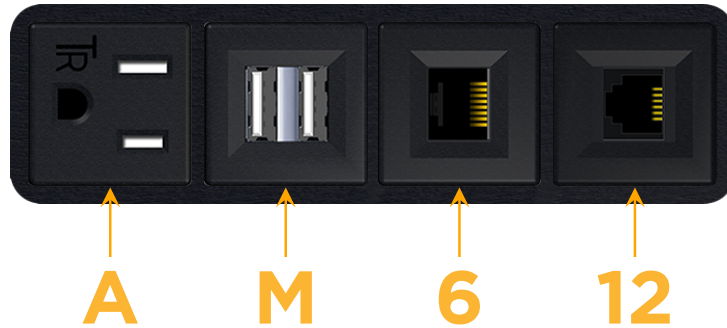

M-POWER-4T

AC POWER & DATA CONNECTIVITY SOLUTION

M-POWER-4T-AM612-B2AB

Distributed by

Mormax Company, Inc.

8 Westchester Plaza

Elmsford, NY 10523

914-699-0101

sales@mormax.com

mormax.com

Metro Light & Power's line of power & data solutions offers sophisticated design elements combined with greater ease of installation. Streamlined and low-profile, enhanced by side-exiting cords, our outlets advance the industry with their cutting edge look and feel. We believe flexibility is key, and we provide a variety of mounting options, including the ability to mount in limited spaces. Our outlets are available in many finishes and configurations, in addition to a custom color and finish capability for our clients.

Bezel Finish: **SATIN BLACK (ABS)**

Custom Finishes Available M-POWER-4T-AM612-B2AB

Features:

Module/Port Options:

- **A** Tamper Resistant AC Receptacle
- **E** USB-A & USB-C (20W)
- **M** Double USB-A (Fast Charging Ports - 18W)
- **H** HDMI
- **6** CAT 6
- **12** RJ 12
- **X** Switched AC
- **Y** 3-Way Switch (Low Voltage)
- **V** USB-C (45W High Speed Charging Port)
- **S** USB-C (25W High Speed Charging Port)
- **R** Switched AC (Rocker Switch)
- **D** Dimmer Switch

Plug:

Supplied with Low Profile Flat 45° Angle 120 VAC Plug

Optional Standard Straight 120 VAC Plug

Optional Straight 120 VAC Pass-through Plug

- CLEAN, COMPACT DESIGN
- STREAMLINED
- LOW PROFILE
- SIDE-EXITING CORDS
- PLUG & PLAY
- 6' AC CORD & PLUG (FLAT PLUG STANDARD)
- CUSTOMIZABLE CONFIGURATIONS AND FINISHES
- UL LISTED FOR MOUNTING IN FURNITURE
- 15A