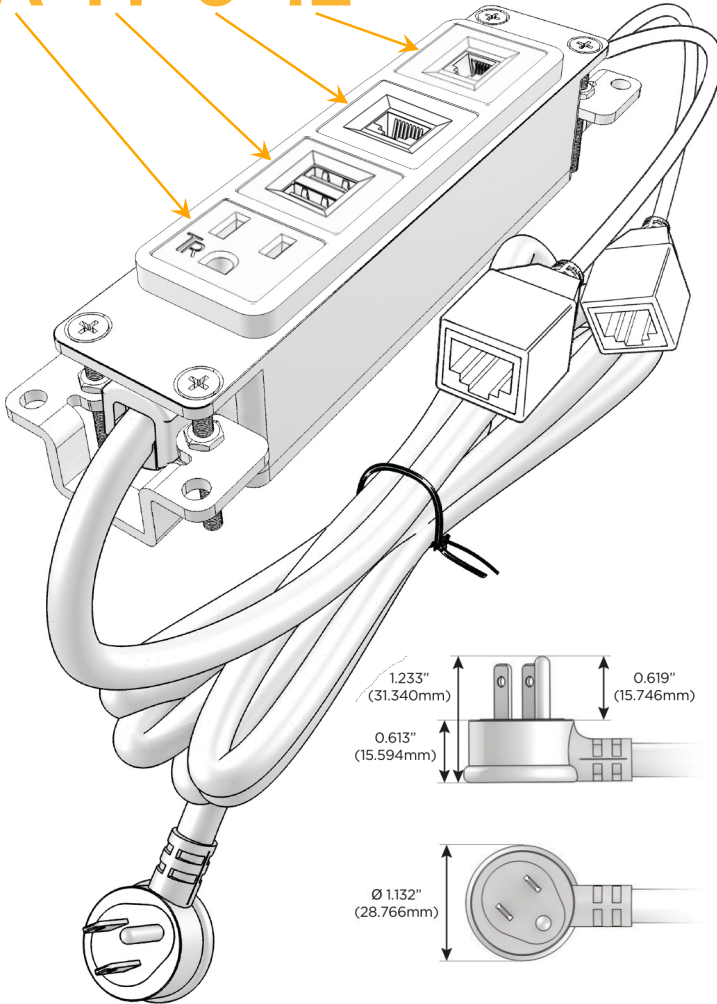

M-POWER-4T

AC POWER & DATA CONNECTIVITY SOLUTION

M-POWER-4T-AM612-B2AB

Specs:

Modules/Ports:

- **A** Tamper Resistant AC Receptacle
- **M** Double USB-A (Fast Charging Ports - 18W)
- **6** CAT 6
- **12** RJ 12

A M 6 12