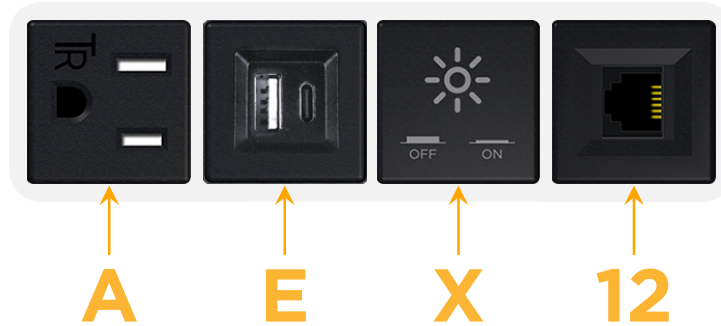

M-POWER-4T

AC POWER & DATA CONNECTIVITY SOLUTION

M-POWER-4T-AEX12-WAB

Distributed by

Mormax Company, Inc.

8 Westchester Plaza

Elmsford, NY 10523

914-699-0101

sales@mormax.com

mormax.com

Metro Light & Power's line of power & data solutions offers sophisticated design elements combined with greater ease of installation. Streamlined and low-profile, enhanced by side-exiting cords, our outlets advance the industry with their cutting edge look and feel. We believe flexibility is key, and we provide a variety of mounting options, including the ability to mount in limited spaces. Our outlets are available in many finishes and configurations, in addition to a custom color and finish capability for our clients.

Bezel Finish: **WHITE (ABS)**

Custom Finishes Available M-POWER-4T-AEX12-WAB

Features:

Module/Port Options:

- **A** Tamper Resistant AC Receptacle
- **E** USB-A & USB-C (20W)
- **M** Double USB-A (Fast Charging Ports - 18W)
- **H** HDMI
- **6** CAT 6
- **12** RJ 12
- **X** Switched AC
- **Y** 3-Way Switch (Low Voltage)
- **V** USB-C (45W High Speed Charging Port)
- **S** USB-C (25W High Speed Charging Port)
- **R** Switched AC (Rocker Switch)
- **D** Dimmer Switch

Plug:

- Supplied with Low Profile Flat 45° Angle 120 VAC Plug
- Optional Standard Straight 120 VAC Plug
- Optional Straight 120 VAC Pass-through Plug

- CLEAN, COMPACT DESIGN
- STREAMLINED
- LOW PROFILE
- SIDE-EXITING CORDS
- PLUG & PLAY
- 6' AC CORD & PLUG (FLAT PLUG STANDARD)
- CUSTOMIZABLE CONFIGURATIONS AND FINISHES
- UL LISTED FOR MOUNTING IN FURNITURE
- 15A