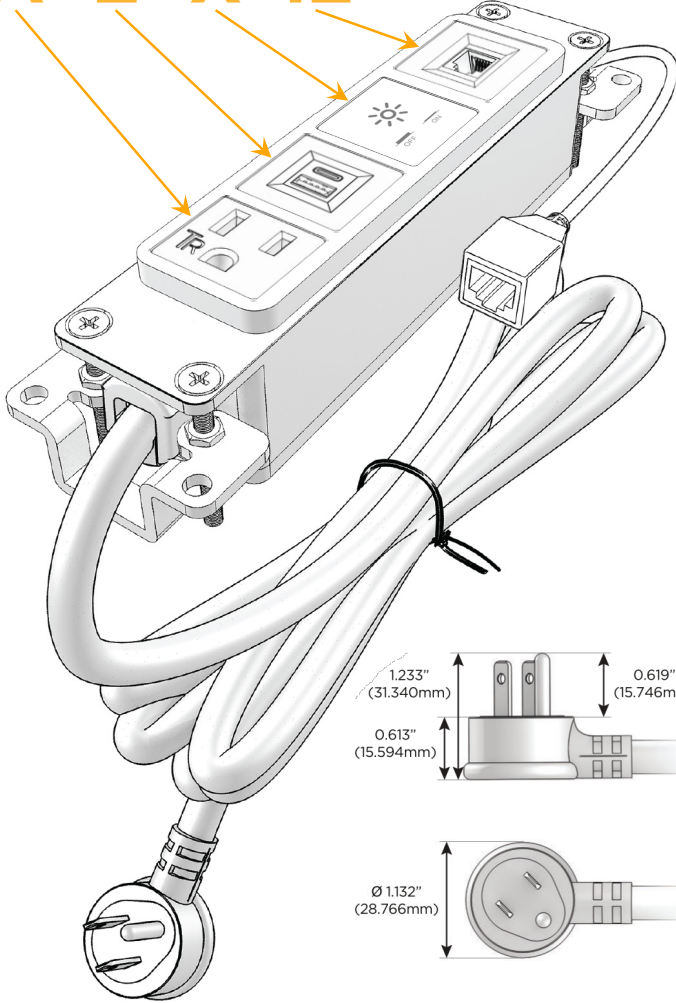

### Module/Port Options:

- A** Tamper Resistant AC Receptacle
- E** USB-A & USB-C (20W)
- M** Double USB-A (Fast Charging Ports - 18W)
- H** HDMI
- 6** CAT 6
- 12** RJ 12
- X** Switched AC
- Y** 3-Way Switch (Low Voltage)
- V** USB-C (45W High Speed Charging Port)
- S** USB-C (25W High Speed Charging Port)
- R** Switched AC (Rocker Switch)
- D** Dimmer Switch

### Plug:

- Supplied with Low Profile Flat 45° Angle 120 VAC Plug
- Optional Standard Straight 120 VAC Plug
- Optional Straight 120 VAC Pass-through Plug

- CLEAN, COMPACT DESIGN
- STREAMLINED
- LOW PROFILE
- SIDE-EXITING CORDS
- PLUG & PLAY
- 6' AC CORD & PLUG (FLAT PLUG STANDARD)
- CUSTOMIZABLE CONFIGURATIONS AND FINISHES
- UL LISTED FOR MOUNTING IN FURNITURE
- 15A

# M-POWER-4T

AC POWER & DATA CONNECTIVITY SOLUTION

M-POWER-4T-AEX12-WAB

Specs:

**Modules/Ports:**

- A** Tamper Resistant AC Receptacle
- E** USB-A & USB-C (20W)
- X** Switched AC
- 12** RJ 12

**A E X 12**

Distributed by