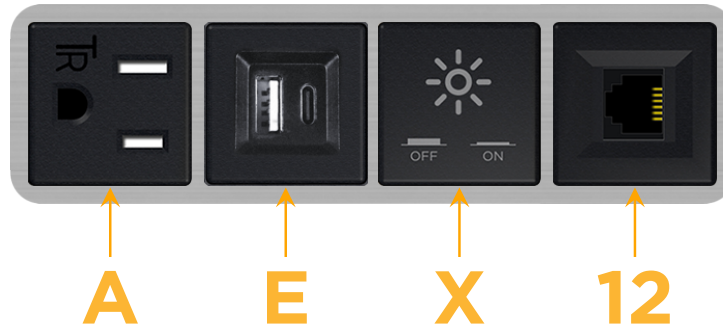

M-POWER-4T

AC POWER & DATA CONNECTIVITY SOLUTION

M-POWER-4T-AEX12-SS4B

Distributed by

Mormax Company, Inc.

8 Westchester Plaza

Elmsford, NY 10523

914-699-0101

sales@mormax.com

mormax.com

Metro Light & Power's line of power & data solutions offers sophisticated design elements combined with greater ease of installation. Streamlined and low-profile, enhanced by side-exiting cords, our outlets advance the industry with their cutting edge look and feel. We believe flexibility is key, and we provide a variety of mounting options, including the ability to mount in limited spaces. Our outlets are available in many finishes and configurations, in addition to a custom color and finish capability for our clients.

Bezel Finish: **STAINLESS STEEL BRUSHED**

Custom Finishes Available M-POWER-4T-AEX12-SS4B

Features:

Module/Port Options:

- **A** Tamper Resistant AC Receptacle
- **E** USB-A & USB-C (20W)
- **M** Double USB-A (Fast Charging Ports - 18W)
- **H** HDMI
- **6** CAT 6
- **12** RJ 12
- **X** Switched AC
- **Y** 3-Way Switch (Low Voltage)
- **V** USB-C (45W High Speed Charging Port)
- **S** USB-C (25W High Speed Charging Port)
- **R** Switched AC (Rocker Switch)
- **D** Dimmer Switch

Plug:

Supplied with Low Profile Flat 45° Angle 120 VAC Plug

Optional Standard Straight 120 VAC Plug

Optional Straight 120 VAC Pass-through Plug

- CLEAN, COMPACT DESIGN
- STREAMLINED
- LOW PROFILE
- SIDE-EXITING CORDS
- PLUG & PLAY
- 6' AC CORD & PLUG (FLAT PLUG STANDARD)
- CUSTOMIZABLE CONFIGURATIONS AND FINISHES
- UL LISTED FOR MOUNTING IN FURNITURE
- 15A