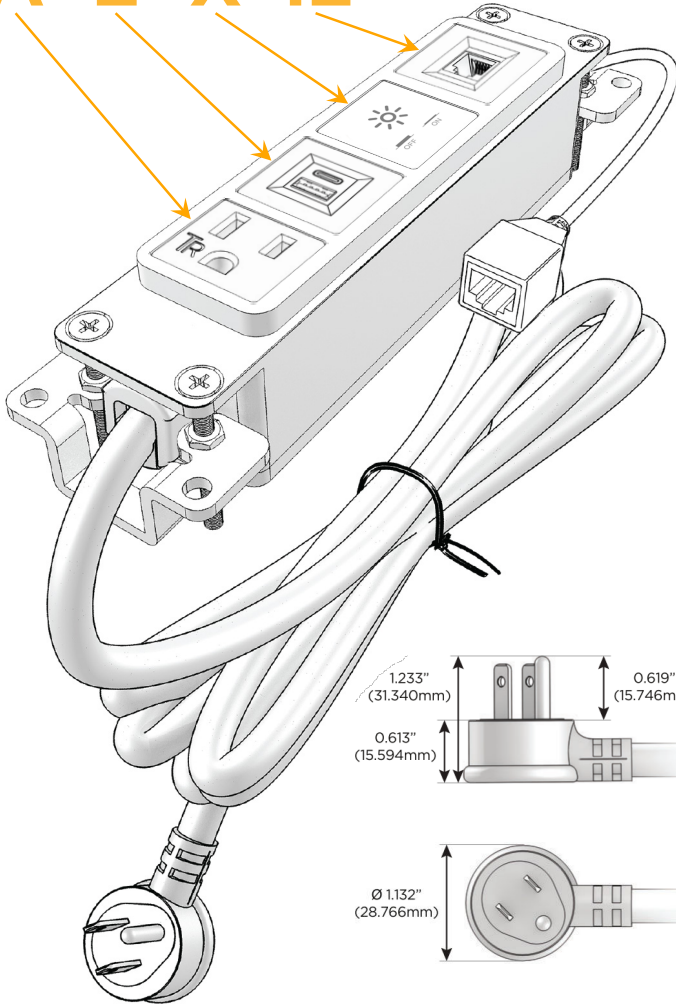

M-POWER-4T

AC POWER & DATA CONNECTIVITY SOLUTION

M-POWER-4T-AEX12-SS4B

Specs:

Modules/Ports:

- **A** Tamper Resistant AC Receptacle
- **E** USB-A & USB-C (20W)
- **X** Switched AC
- **12** RJ 12

A E X 12