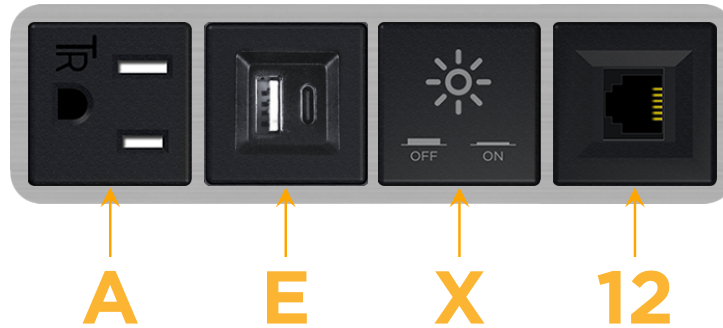

M-POWER-4T

AC POWER & DATA CONNECTIVITY SOLUTION

M-POWER-4T-AEX12-SS4AB

Distributed by

Mormax Company, Inc.

8 Westchester Plaza

Elmsford, NY 10523

914-699-0101

sales@mormax.com

mormax.com

Metro Light & Power's line of power & data solutions offers sophisticated design elements combined with greater ease of installation. Streamlined and low-profile, enhanced by side-exiting cords, our outlets advance the industry with their cutting edge look and feel. We believe flexibility is key, and we provide a variety of mounting options, including the ability to mount in limited spaces. Our outlets are available in many finishes and configurations, in addition to a custom color and finish capability for our clients.

Bezel Finish: **BRUSHED STAINLESS (ABS)**

Custom Finishes Available M-POWER-4T-AEX12-SS4AB

Features:

Module/Port Options:

- A Tamper Resistant AC Receptacle
- E USB-A & USB-C (20W)
- M Double USB-A (Fast Charging Ports - 18W)
- H HDMI
- 6 CAT 6
- 12 RJ 12
- X Switched AC
- Y 3-Way Switch (Low Voltage)
- V USB-C (45W High Speed Charging Port)
- S USB-C (25W High Speed Charging Port)
- R Switched AC (Rocker Switch)
- D Dimmer Switch

Plug:

- Supplied with Low Profile Flat 45° Angle 120 VAC Plug
- Optional Standard Straight 120 VAC Plug
- Optional Straight 120 VAC Pass-through Plug

- CLEAN, COMPACT DESIGN
- STREAMLINED
- LOW PROFILE
- SIDE-EXITING CORDS
- PLUG & PLAY
- 6' AC CORD & PLUG (FLAT PLUG STANDARD)
- CUSTOMIZABLE CONFIGURATIONS AND FINISHES
- UL LISTED FOR MOUNTING IN FURNITURE
- 15A