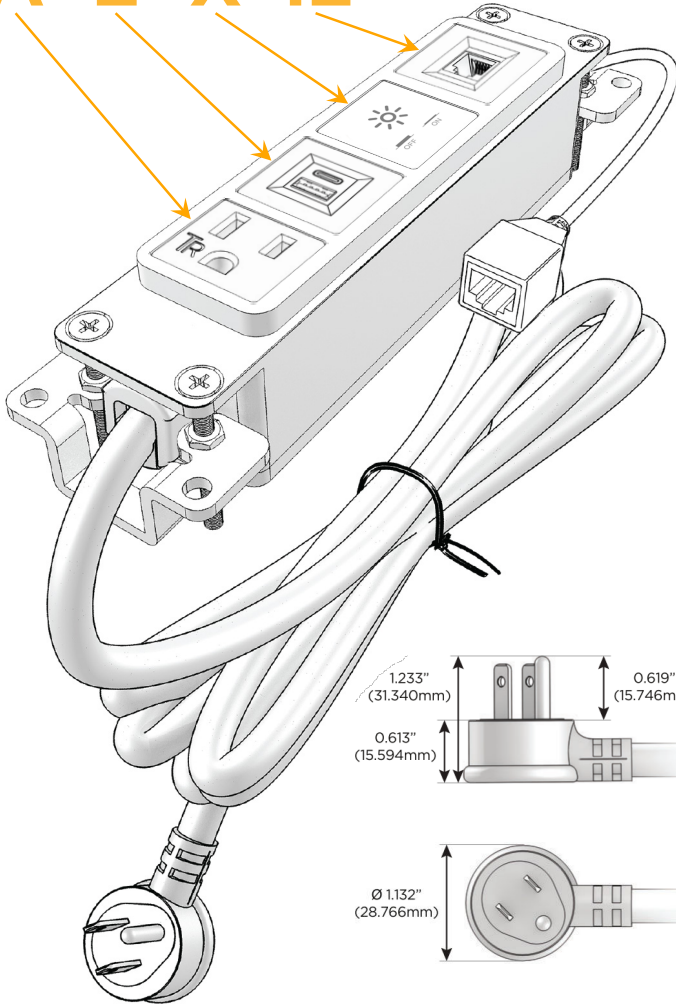

### Module/Port Options:

- A Tamper Resistant AC Receptacle
- E USB-A & USB-C (20W)
- M Double USB-A (Fast Charging Ports - 18W)
- H HDMI
- 6 CAT 6
- 12 RJ 12
- X Switched AC
- Y 3-Way Switch (Low Voltage)
- V USB-C (45W High Speed Charging Port)
- S USB-C (25W High Speed Charging Port)
- R Switched AC (Rocker Switch)
- D Dimmer Switch

### Plug:

- Supplied with Low Profile Flat 45° Angle 120 VAC Plug
- Optional Standard Straight 120 VAC Plug
- Optional Straight 120 VAC Pass-through Plug

- CLEAN, COMPACT DESIGN
- STREAMLINED
- LOW PROFILE
- SIDE-EXITING CORDS
- PLUG & PLAY
- 6' AC CORD & PLUG (FLAT PLUG STANDARD)
- CUSTOMIZABLE CONFIGURATIONS AND FINISHES
- UL LISTED FOR MOUNTING IN FURNITURE
- 15A

# M-POWER-4T

AC POWER & DATA CONNECTIVITY SOLUTION

M-POWER-4T-AEX12-SS4AB

Specs:

**Modules/Ports:**

- A** Tamper Resistant AC Receptacle
- E** USB-A & USB-C (20W)
- X** Switched AC
- 12** RJ 12

**A E X 12**