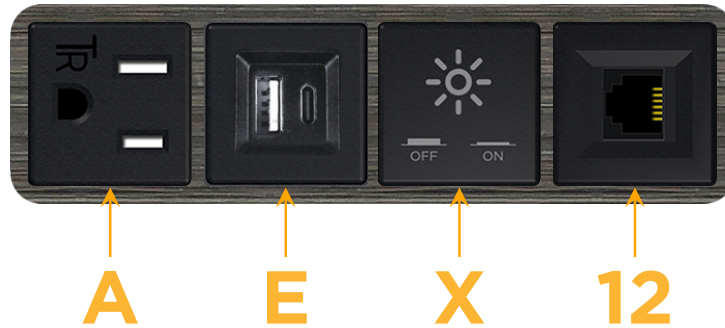

M-POWER-4T

AC POWER & DATA CONNECTIVITY SOLUTION

M-POWER-4T-AEX12-S3AB

Distributed by

Mormax Company, Inc.

8 Westchester Plaza

Elmsford, NY 10523

914-699-0101

sales@mormax.com

mormax.com

Metro Light & Power's line of power & data solutions offers sophisticated design elements combined with greater ease of installation. Streamlined and low-profile, enhanced by side-exiting cords, our outlets advance the industry with their cutting edge look and feel. We believe flexibility is key, and we provide a variety of mounting options, including the ability to mount in limited spaces. Our outlets are available in many finishes and configurations, in addition to a custom color and finish capability for our clients.

Bezel Finish: **GUNMETAL (ABS)**

Custom Finishes Available M-POWER-4T-AEX12-S3AB

Features:

Module/Port Options:

- **A** Tamper Resistant AC Receptacle
- **E** USB-A & USB-C (20W)
- **M** Double USB-A (Fast Charging Ports - 18W)
- **H** HDMI
- **6** CAT 6
- **12** RJ 12
- **X** Switched AC
- **Y** 3-Way Switch (Low Voltage)
- **V** USB-C (45W High Speed Charging Port)
- **S** USB-C (25W High Speed Charging Port)
- **R** Switched AC (Rocker Switch)
- **D** Dimmer Switch

Plug:

Supplied with Low Profile Flat 45° Angle 120 VAC Plug

Optional Standard Straight 120 VAC Plug

Optional Straight 120 VAC Pass-through Plug

- CLEAN, COMPACT DESIGN
- STREAMLINED
- LOW PROFILE
- SIDE-EXITING CORDS
- PLUG & PLAY
- 6' AC CORD & PLUG (FLAT PLUG STANDARD)
- CUSTOMIZABLE CONFIGURATIONS AND FINISHES
- UL LISTED FOR MOUNTING IN FURNITURE
- 15A