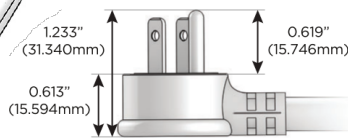

### Plug:

Supplied with Low Profile Flat 45° Angle 120 VAC Plug

Optional Standard Straight 120 VAC Plug

Optional Straight 120 VAC Pass-through Plug

- CLEAN, COMPACT DESIGN
- STREAMLINED
- LOW PROFILE
- SIDE-EXITING CORDS
- PLUG & PLAY
- 6' AC CORD & PLUG (FLAT PLUG STANDARD)
- CUSTOMIZABLE CONFIGURATIONS AND FINISHES
- UL LISTED FOR MOUNTING IN FURNITURE
- 15A

# M-POWER-4T

AC POWER & DATA CONNECTIVITY SOLUTION

M-POWER-4T-AEX12-S3AB

Specs:

**Modules/Ports:**

- A** Tamper Resistant AC Receptacle
- E** USB-A & USB-C (20W)
- X** Switched AC
- 12** RJ 12

**A E X 12**

Distributed by