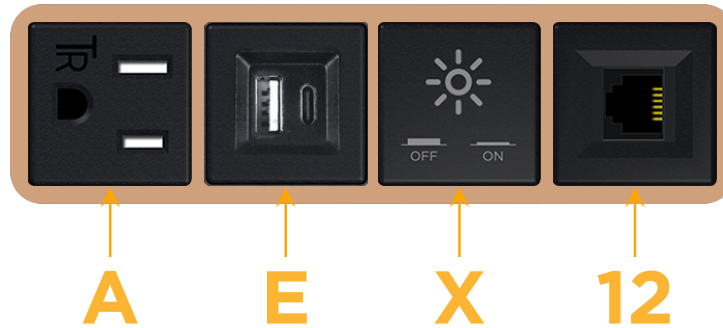

M-POWER-4T

AC POWER & DATA CONNECTIVITY SOLUTION

M-POWER-4T-AEX12-CUAB

Distributed by

Mormax Company, Inc.

8 Westchester Plaza

Elmsford, NY 10523

914-699-0101

sales@mormax.com

mormax.com

Metro Light & Power's line of power & data solutions offers sophisticated design elements combined with greater ease of installation. Streamlined and low-profile, enhanced by side-exiting cords, our outlets advance the industry with their cutting edge look and feel. We believe flexibility is key, and we provide a variety of mounting options, including the ability to mount in limited spaces. Our outlets are available in many finishes and configurations, in addition to a custom color and finish capability for our clients.

Bezel Finish: **COPPER (ABS)**

Custom Finishes Available M-POWER-4T-AEX12-CUAB

Features:

Module/Port Options:

- **A** Tamper Resistant AC Receptacle
- **E** USB-A & USB-C (20W)
- **M** Double USB-A (Fast Charging Ports - 18W)
- **H** HDMI
- **6** CAT 6
- **12** RJ 12
- **X** Switched AC
- **Y** 3-Way Switch (Low Voltage)
- **V** USB-C (45W High Speed Charging Port)
- **S** USB-C (25W High Speed Charging Port)
- **R** Switched AC (Rocker Switch)
- **D** Dimmer Switch

Plug:

Supplied with Low Profile Flat 45° Angle 120 VAC Plug

Optional Standard Straight 120 VAC Plug

Optional Straight 120 VAC Pass-through Plug

- CLEAN, COMPACT DESIGN
- STREAMLINED
- LOW PROFILE
- SIDE-EXITING CORDS
- PLUG & PLAY
- 6' AC CORD & PLUG (FLAT PLUG STANDARD)
- CUSTOMIZABLE CONFIGURATIONS AND FINISHES
- UL LISTED FOR MOUNTING IN FURNITURE
- 15A