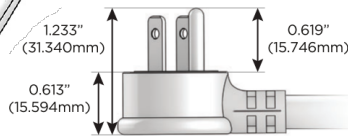

### Plug:

Supplied with Low Profile Flat 45° Angle 120 VAC Plug

Optional Standard Straight 120 VAC Plug

Optional Straight 120 VAC Pass-through Plug

- CLEAN, COMPACT DESIGN
- STREAMLINED
- LOW PROFILE
- SIDE-EXITING CORDS
- PLUG & PLAY
- 6' AC CORD & PLUG (FLAT PLUG STANDARD)
- CUSTOMIZABLE CONFIGURATIONS AND FINISHES
- UL LISTED FOR MOUNTING IN FURNITURE
- 15A

# M-POWER-4T

AC POWER & DATA CONNECTIVITY SOLUTION

M-POWER-4T-AEX12-CUAB

Specs:

**Modules/Ports:**

- A** Tamper Resistant AC Receptacle
- E** USB-A & USB-C (20W)
- X** Switched AC
- 12** RJ 12

**A E X 12**

Distributed by