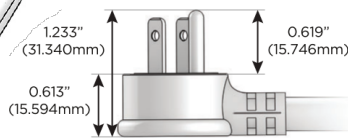

### Plug:

Supplied with Low Profile Flat 45° Angle 120 VAC Plug

Optional Standard Straight 120 VAC Plug

Optional Straight 120 VAC Pass-through Plug

- CLEAN, COMPACT DESIGN
- STREAMLINED
- LOW PROFILE
- SIDE-EXITING CORDS
- PLUG & PLAY
- 6' AC CORD & PLUG (FLAT PLUG STANDARD)
- CUSTOMIZABLE CONFIGURATIONS AND FINISHES
- UL LISTED FOR MOUNTING IN FURNITURE
- 15A

# M-POWER-4T

AC POWER & DATA CONNECTIVITY SOLUTION

M-POWER-4T-AEX12-CRAB

Specs:

**Modules/Ports:**

- A** Tamper Resistant AC Receptacle
- E** USB-A & USB-C (20W)
- X** Switched AC
- 12** RJ 12

**A E X 12**

Distributed by