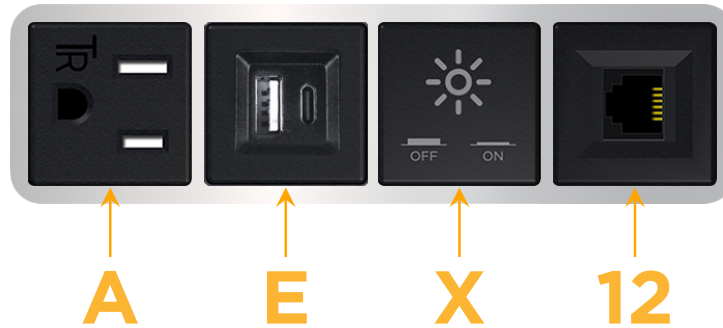

M-POWER-4T

AC POWER & DATA CONNECTIVITY SOLUTION

M-POWER-4T-AEX12-CRAB

Distributed by

Mormax Company, Inc.

8 Westchester Plaza

Elmsford, NY 10523

914-699-0101

sales@mormax.com

mormax.com

Metro Light & Power's line of power & data solutions offers sophisticated design elements combined with greater ease of installation. Streamlined and low-profile, enhanced by side-exiting cords, our outlets advance the industry with their cutting edge look and feel. We believe flexibility is key, and we provide a variety of mounting options, including the ability to mount in limited spaces. Our outlets are available in many finishes and configurations, in addition to a custom color and finish capability for our clients.

Bezel Finish: **CHROME (ABS)**

Custom Finishes Available M-POWER-4T-AEX12-CRAB

Features:

Module/Port Options:

- **A** Tamper Resistant AC Receptacle
- **E** USB-A & USB-C (20W)
- **M** Double USB-A (Fast Charging Ports - 18W)
- **H** HDMI
- **6** CAT 6
- **12** RJ 12
- **X** Switched AC
- **Y** 3-Way Switch (Low Voltage)
- **V** USB-C (45W High Speed Charging Port)
- **S** USB-C (25W High Speed Charging Port)
- **R** Switched AC (Rocker Switch)
- **D** Dimmer Switch

Plug:

Supplied with Low Profile Flat 45° Angle 120 VAC Plug

Optional Standard Straight 120 VAC Plug

Optional Straight 120 VAC Pass-through Plug

- CLEAN, COMPACT DESIGN
- STREAMLINED
- LOW PROFILE
- SIDE-EXITING CORDS
- PLUG & PLAY
- 6' AC CORD & PLUG (FLAT PLUG STANDARD)
- CUSTOMIZABLE CONFIGURATIONS AND FINISHES
- UL LISTED FOR MOUNTING IN FURNITURE
- 15A