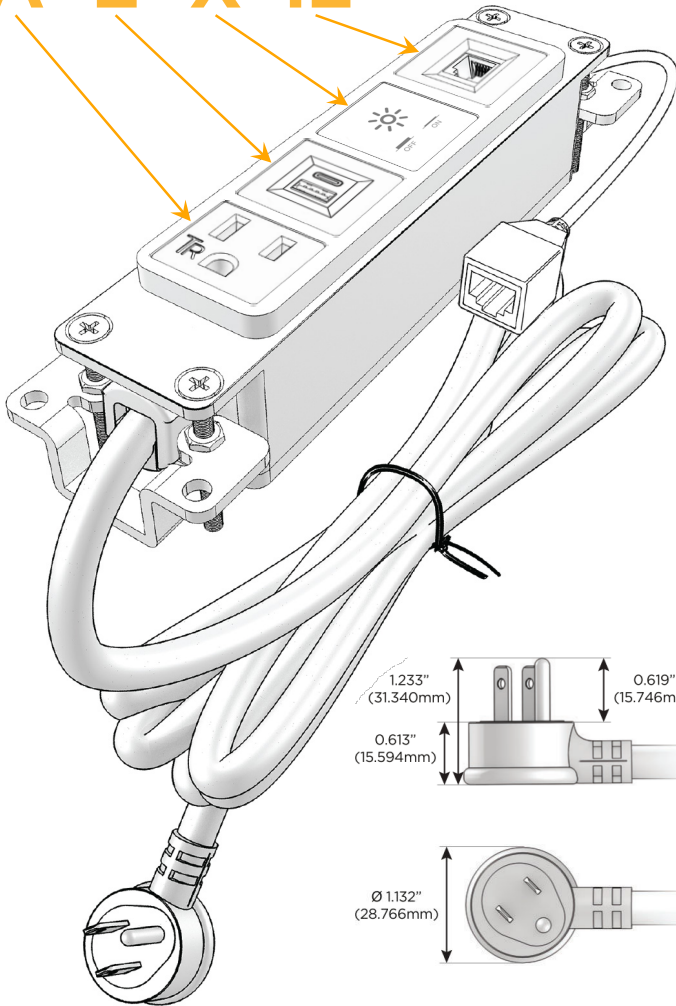

### Module/Port Options:

- A** Tamper Resistant AC Receptacle
- E** USB-A & USB-C (20W)
- M** Double USB-A (Fast Charging Ports - 18W)
- H** HDMI
- 6** CAT 6
- 12** RJ 12
- X** Switched AC
- Y** 3-Way Switch (Low Voltage)
- V** USB-C (45W High Speed Charging Port)
- S** USB-C (25W High Speed Charging Port)
- R** Switched AC (Rocker Switch)
- D** Dimmer Switch

### Plug:

Supplied with Low Profile Flat 45° Angle 120 VAC Plug

Optional Standard Straight 120 VAC Plug

Optional Straight 120 VAC Pass-through Plug

- CLEAN, COMPACT DESIGN
- STREAMLINED
- LOW PROFILE
- SIDE-EXITING CORDS
- PLUG & PLAY
- 6' AC CORD & PLUG (FLAT PLUG STANDARD)
- CUSTOMIZABLE CONFIGURATIONS AND FINISHES
- UL LISTED FOR MOUNTING IN FURNITURE
- 15A

# M-POWER-4T

AC POWER & DATA CONNECTIVITY SOLUTION

M-POWER-4T-AEX12-CHAB

Specs:

**Modules/Ports:**

- A** Tamper Resistant AC Receptacle
- E** USB-A & USB-C (20W)
- X** Switched AC
- 12** RJ 12

**A E X 12**

Distributed by