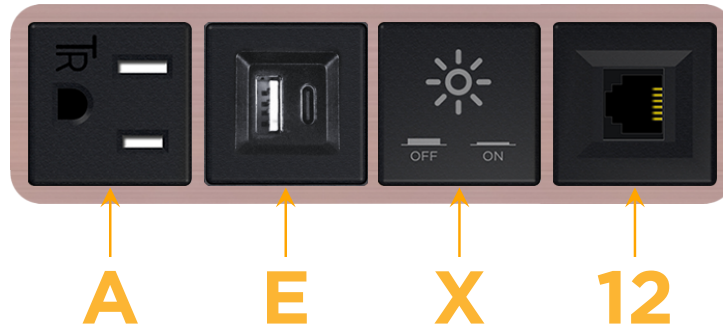

M-POWER-4T

AC POWER & DATA CONNECTIVITY SOLUTION

M-POWER-4T-AEX12-CHAB

Distributed by

Mormax Company, Inc.

8 Westchester Plaza

Elmsford, NY 10523

914-699-0101

sales@mormax.com

mormax.com

Metro Light & Power's line of power & data solutions offers sophisticated design elements combined with greater ease of installation. Streamlined and low-profile, enhanced by side-exiting cords, our outlets advance the industry with their cutting edge look and feel. We believe flexibility is key, and we provide a variety of mounting options, including the ability to mount in limited spaces. Our outlets are available in many finishes and configurations, in addition to a custom color and finish capability for our clients.

Bezel Finish: **CHAMPAGNE (ABS)**

Custom Finishes Available M-POWER-4T-AEX12-CHAB

Features:

Module/Port Options:

- **A** Tamper Resistant AC Receptacle
- **E** USB-A & USB-C (20W)
- **M** Double USB-A (Fast Charging Ports - 18W)
- **H** HDMI
- **6** CAT 6
- **12** RJ 12
- **X** Switched AC
- **Y** 3-Way Switch (Low Voltage)
- **V** USB-C (45W High Speed Charging Port)
- **S** USB-C (25W High Speed Charging Port)
- **R** Switched AC (Rocker Switch)
- **D** Dimmer Switch

Plug:

Supplied with Low Profile Flat 45° Angle 120 VAC Plug

Optional Standard Straight 120 VAC Plug

Optional Straight 120 VAC Pass-through Plug

- CLEAN, COMPACT DESIGN
- STREAMLINED
- LOW PROFILE
- SIDE-EXITING CORDS
- PLUG & PLAY
- 6' AC CORD & PLUG (FLAT PLUG STANDARD)
- CUSTOMIZABLE CONFIGURATIONS AND FINISHES
- UL LISTED FOR MOUNTING IN FURNITURE
- 15A