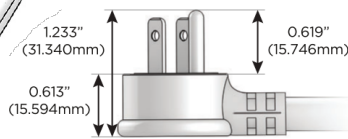

### Plug:

Supplied with Low Profile Flat 45° Angle 120 VAC Plug

Optional Standard Straight 120 VAC Plug

Optional Straight 120 VAC Pass-through Plug

- CLEAN, COMPACT DESIGN
- STREAMLINED
- LOW PROFILE
- SIDE-EXITING CORDS
- PLUG & PLAY
- 6' AC CORD & PLUG (FLAT PLUG STANDARD)
- CUSTOMIZABLE CONFIGURATIONS AND FINISHES
- UL LISTED FOR MOUNTING IN FURNITURE
- 15A

# M-POWER-4T

AC POWER & DATA CONNECTIVITY SOLUTION

M-POWER-4T-AEX12-CHAB

Specs:

**Modules/Ports:**

- A** Tamper Resistant AC Receptacle
- E** USB-A & USB-C (20W)
- X** Switched AC
- 12** RJ 12

**A E X 12**

Distributed by