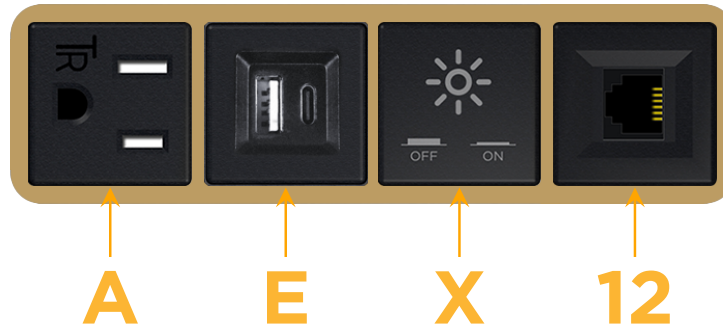

M-POWER-4T

AC POWER & DATA CONNECTIVITY SOLUTION

M-POWER-4T-AEX12-BZAB

Distributed by

Mormax Company, Inc.

8 Westchester Plaza

Elmsford, NY 10523

914-699-0101

sales@mormax.com

mormax.com

Metro Light & Power's line of power & data solutions offers sophisticated design elements combined with greater ease of installation. Streamlined and low-profile, enhanced by side-exiting cords, our outlets advance the industry with their cutting edge look and feel. We believe flexibility is key, and we provide a variety of mounting options, including the ability to mount in limited spaces. Our outlets are available in many finishes and configurations, in addition to a custom color and finish capability for our clients.

Bezel Finish: **STANDARD BRONZE (ABS)**

Custom Finishes Available M-POWER-4T-AEX12-BZAB

Features:

Module/Port Options:

- **A** Tamper Resistant AC Receptacle
- **E** USB-A & USB-C (20W)
- **M** Double USB-A (Fast Charging Ports - 18W)
- **H** HDMI
- **6** CAT 6
- **12** RJ 12
- **X** Switched AC
- **Y** 3-Way Switch (Low Voltage)
- **V** USB-C (45W High Speed Charging Port)
- **S** USB-C (25W High Speed Charging Port)
- **R** Switched AC (Rocker Switch)
- **D** Dimmer Switch

Plug:

Supplied with Low Profile Flat 45° Angle 120 VAC Plug

Optional Standard Straight 120 VAC Plug

Optional Straight 120 VAC Pass-through Plug

- CLEAN, COMPACT DESIGN
- STREAMLINED
- LOW PROFILE
- SIDE-EXITING CORDS
- PLUG & PLAY
- 6' AC CORD & PLUG (FLAT PLUG STANDARD)
- CUSTOMIZABLE CONFIGURATIONS AND FINISHES
- UL LISTED FOR MOUNTING IN FURNITURE
- 15A