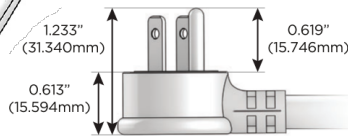

### Plug:

Supplied with Low Profile Flat 45° Angle 120 VAC Plug

Optional Standard Straight 120 VAC Plug

Optional Straight 120 VAC Pass-through Plug

- CLEAN, COMPACT DESIGN
- STREAMLINED
- LOW PROFILE
- SIDE-EXITING CORDS
- PLUG & PLAY
- 6' AC CORD & PLUG (FLAT PLUG STANDARD)
- CUSTOMIZABLE CONFIGURATIONS AND FINISHES
- UL LISTED FOR MOUNTING IN FURNITURE
- 15A

# M-POWER-4T

AC POWER & DATA CONNECTIVITY SOLUTION

M-POWER-4T-AEX12-BZAB

Specs:

**Modules/Ports:**

- A** Tamper Resistant AC Receptacle
- E** USB-A & USB-C (20W)
- X** Switched AC
- 12** RJ 12

**A E X 12**

Distributed by