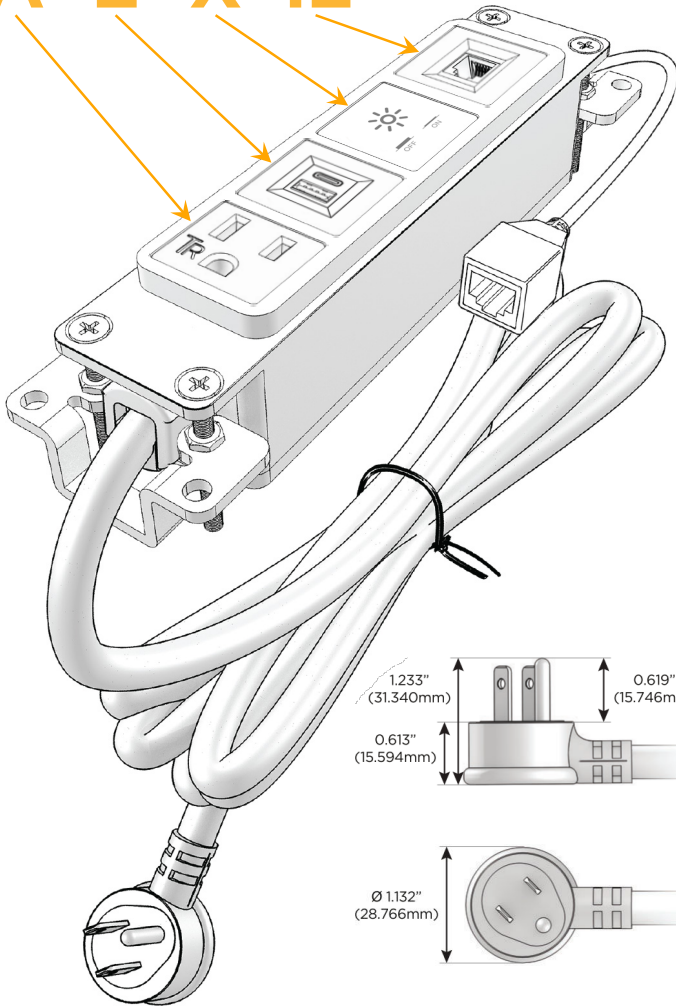

### Module/Port Options:

- A** Tamper Resistant AC Receptacle
- E** USB-A & USB-C (20W)
- M** Double USB-A (Fast Charging Ports - 18W)
- H** HDMI
- 6** CAT 6
- 12** RJ 12
- X** Switched AC
- Y** 3-Way Switch (Low Voltage)
- V** USB-C (45W High Speed Charging Port)
- S** USB-C (25W High Speed Charging Port)
- R** Switched AC (Rocker Switch)
- D** Dimmer Switch

### Plug:

Supplied with Low Profile Flat 45° Angle 120 VAC Plug

Optional Standard Straight 120 VAC Plug

Optional Straight 120 VAC Pass-through Plug

- CLEAN, COMPACT DESIGN
- STREAMLINED
- LOW PROFILE
- SIDE-EXITING CORDS
- PLUG & PLAY
- 6' AC CORD & PLUG (FLAT PLUG STANDARD)
- CUSTOMIZABLE CONFIGURATIONS AND FINISHES
- UL LISTED FOR MOUNTING IN FURNITURE
- 15A

# M-POWER-4T

AC POWER & DATA CONNECTIVITY SOLUTION

M-POWER-4T-AEX12-BZAB

Specs:

**Modules/Ports:**

- A** Tamper Resistant AC Receptacle
- E** USB-A & USB-C (20W)
- X** Switched AC
- 12** RJ 12

**A E X 12**

Distributed by