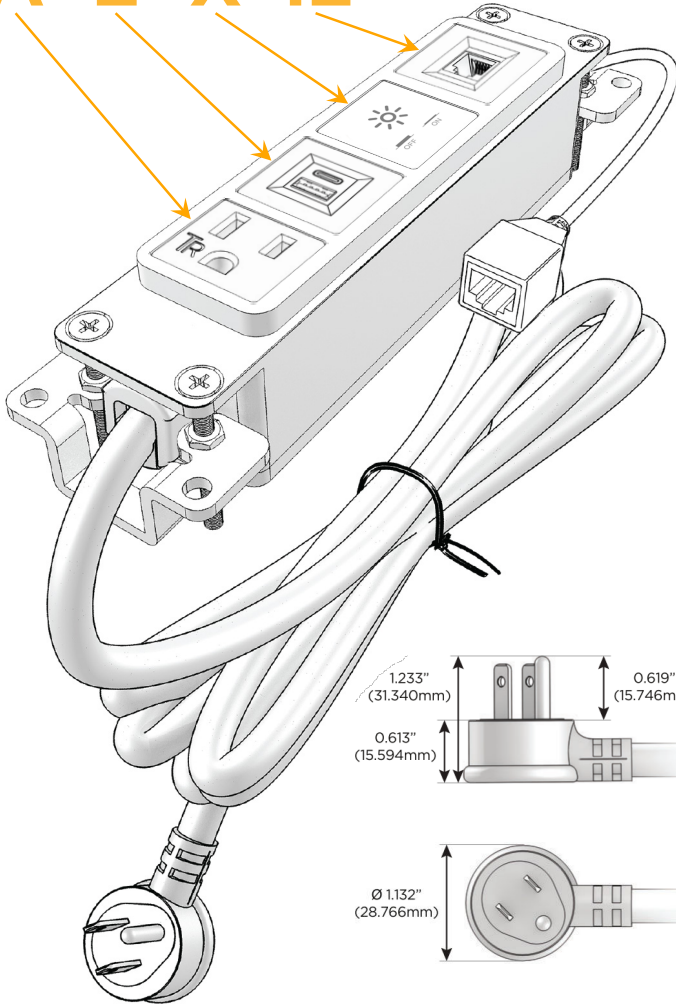

Bezel Finish: **ARCHITECTURAL BRONZE (ABS)**

Custom Finishes Available M-POWER-4T-AEX12-BZ5AB

Features:

Module/Port Options:

- A** Tamper Resistant AC Receptacle
- E** USB-A & USB-C (20W)
- M** Double USB-A (Fast Charging Ports - 18W)
- H** HDMI
- 6** CAT 6
- 12** RJ 12
- X** Switched AC
- Y** 3-Way Switch (Low Voltage)
- V** USB-C (45W High Speed Charging Port)
- S** USB-C (25W High Speed Charging Port)
- R** Switched AC (Rocker Switch)
- D** Dimmer Switch

Plug:

Supplied with Low Profile Flat 45° Angle 120 VAC Plug

Optional Standard Straight 120 VAC Plug

Optional Straight 120 VAC Pass-through Plug

- CLEAN, COMPACT DESIGN
- STREAMLINED
- LOW PROFILE
- SIDE-EXITING CORDS
- PLUG & PLAY
- 6' AC CORD & PLUG (FLAT PLUG STANDARD)
- CUSTOMIZABLE CONFIGURATIONS AND FINISHES
- UL LISTED FOR MOUNTING IN FURNITURE
- 15A

M-POWER-4T

AC POWER & DATA CONNECTIVITY SOLUTION

M-POWER-4T-AEX12-BZ5AB

Specs:

Modules/Ports:

- A** Tamper Resistant AC Receptacle
- E** USB-A & USB-C (20W)
- X** Switched AC
- 12** RJ 12

A E X 12

Distributed by