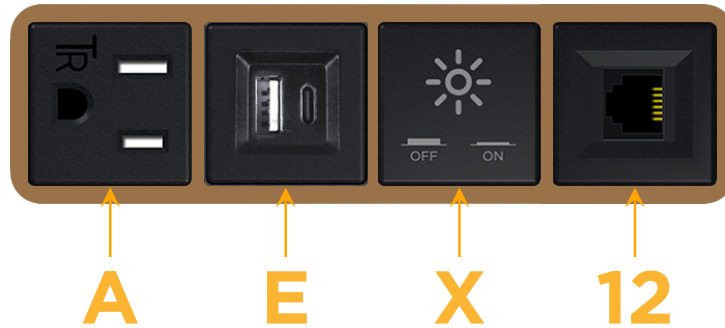

Bezel Finish: **ARCHITECTURAL BRONZE (ABS)**

Custom Finishes Available M-POWER-4T-AEX12-BZ5AB

Features:

Module/Port Options:

- A** Tamper Resistant AC Receptacle
- E** USB-A & USB-C (20W)
- M** Double USB-A (Fast Charging Ports - 18W)
- H** HDMI
- 6** CAT 6
- 12** RJ 12
- X** Switched AC
- Y** 3-Way Switch (Low Voltage)
- V** USB-C (45W High Speed Charging Port)
- S** USB-C (25W High Speed Charging Port)
- R** Switched AC (Rocker Switch)
- D** Dimmer Switch

Plug:

Supplied with Low Profile Flat 45° Angle 120 VAC Plug

Optional Standard Straight 120 VAC Plug

Optional Straight 120 VAC Pass-through Plug

- CLEAN, COMPACT DESIGN
- STREAMLINED
- LOW PROFILE
- SIDE-EXITING CORDS
- PLUG & PLAY
- 6' AC CORD & PLUG (FLAT PLUG STANDARD)
- CUSTOMIZABLE CONFIGURATIONS AND FINISHES
- UL LISTED FOR MOUNTING IN FURNITURE
- 15A

M-POWER-4T

AC POWER & DATA CONNECTIVITY SOLUTION

M-POWER-4T-AEX12-BZ5AB

Specs:

Modules/Ports:

- A** Tamper Resistant AC Receptacle
- E** USB-A & USB-C (20W)
- X** Switched AC
- 12** RJ 12

A E X 12

Distributed by