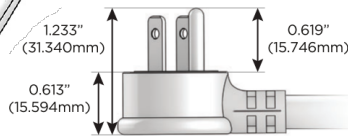

Plug:

Supplied with Low Profile Flat 45° Angle 120 VAC Plug

Optional Standard Straight 120 VAC Plug

Optional Straight 120 VAC Pass-through Plug

- CLEAN, COMPACT DESIGN
- STREAMLINED
- LOW PROFILE
- SIDE-EXITING CORDS
- PLUG & PLAY
- 6' AC CORD & PLUG (FLAT PLUG STANDARD)
- CUSTOMIZABLE CONFIGURATIONS AND FINISHES
- UL LISTED FOR MOUNTING IN FURNITURE
- 15A

M-POWER-4T

AC POWER & DATA CONNECTIVITY SOLUTION

M-POWER-4T-AEX12-BZ5AAB

Specs:

Modules/Ports:

- A** Tamper Resistant AC Receptacle
- E** USB-A & USB-C (20W)
- X** Switched AC
- 12** RJ 12

A E X 12

Distributed by