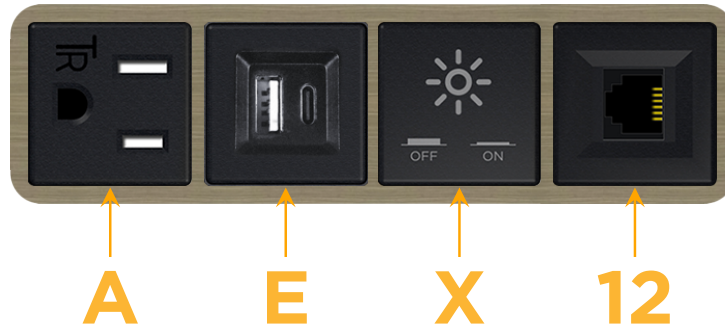

Bezel Finish: **ANTIQUED ARCHITECTURAL BRONZE (ABS)**

Custom Finishes Available M-POWER-4T-AEX12-BZ5AAB

Features:

Module/Port Options:

- A** Tamper Resistant AC Receptacle
- E** USB-A & USB-C (20W)
- M** Double USB-A (Fast Charging Ports - 18W)
- H** HDMI
- 6** CAT 6
- 12** RJ 12
- X** Switched AC
- Y** 3-Way Switch (Low Voltage)
- V** USB-C (45W High Speed Charging Port)
- S** USB-C (25W High Speed Charging Port)
- R** Switched AC (Rocker Switch)
- D** Dimmer Switch

Plug:

Supplied with Low Profile Flat 45° Angle 120 VAC Plug

Optional Standard Straight 120 VAC Plug

Optional Straight 120 VAC Pass-through Plug

- CLEAN, COMPACT DESIGN
- STREAMLINED
- LOW PROFILE
- SIDE-EXITING CORDS
- PLUG & PLAY
- 6' AC CORD & PLUG (FLAT PLUG STANDARD)
- CUSTOMIZABLE CONFIGURATIONS AND FINISHES
- UL LISTED FOR MOUNTING IN FURNITURE
- 15A

M-POWER-4T

AC POWER & DATA CONNECTIVITY SOLUTION

M-POWER-4T-AEX12-BZ5AAB

Specs:

Modules/Ports:

- A** Tamper Resistant AC Receptacle
- E** USB-A & USB-C (20W)
- X** Switched AC
- 12** RJ 12

A E X 12

Distributed by