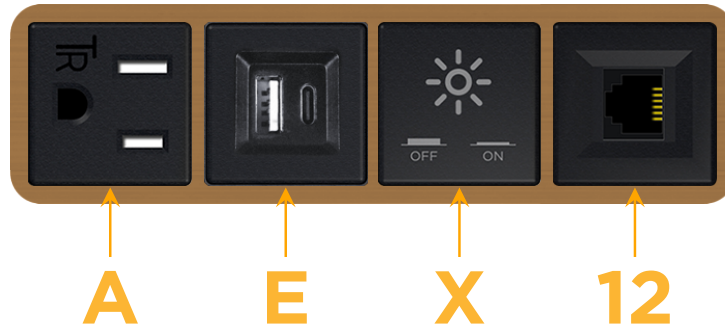

M-POWER-4T

AC POWER & DATA CONNECTIVITY SOLUTION

M-POWER-4T-AEX12-BZ4B

Distributed by

Mormax Company, Inc.

8 Westchester Plaza

Elmsford, NY 10523

914-699-0101

sales@mormax.com

mormax.com

Metro Light & Power's line of power & data solutions offers sophisticated design elements combined with greater ease of installation. Streamlined and low-profile, enhanced by side-exiting cords, our outlets advance the industry with their cutting edge look and feel. We believe flexibility is key, and we provide a variety of mounting options, including the ability to mount in limited spaces. Our outlets are available in many finishes and configurations, in addition to a custom color and finish capability for our clients.

Bezel Finish: **SOLID BRONZE BRUSHED**

Custom Finishes Available M-POWER-4T-AEX12-BZ4B

Features:

Module/Port Options:

- **A** Tamper Resistant AC Receptacle
- **E** USB-A & USB-C (20W)
- **M** Double USB-A (Fast Charging Ports - 18W)
- **H** HDMI
- **6** CAT 6
- **12** RJ 12
- **X** Switched AC
- **Y** 3-Way Switch (Low Voltage)
- **V** USB-C (45W High Speed Charging Port)
- **S** USB-C (25W High Speed Charging Port)
- **R** Switched AC (Rocker Switch)
- **D** Dimmer Switch

Plug:

Supplied with Low Profile Flat 45° Angle 120 VAC Plug

Optional Standard Straight 120 VAC Plug

Optional Straight 120 VAC Pass-through Plug

- CLEAN, COMPACT DESIGN
- STREAMLINED
- LOW PROFILE
- SIDE-EXITING CORDS
- PLUG & PLAY
- 6' AC CORD & PLUG (FLAT PLUG STANDARD)
- CUSTOMIZABLE CONFIGURATIONS AND FINISHES
- UL LISTED FOR MOUNTING IN FURNITURE
- 15A