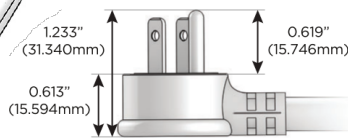

### Plug:

Supplied with Low Profile Flat 45° Angle 120 VAC Plug

Optional Standard Straight 120 VAC Plug

Optional Straight 120 VAC Pass-through Plug

- CLEAN, COMPACT DESIGN
- STREAMLINED
- LOW PROFILE
- SIDE-EXITING CORDS
- PLUG & PLAY
- 6' AC CORD & PLUG (FLAT PLUG STANDARD)
- CUSTOMIZABLE CONFIGURATIONS AND FINISHES
- UL LISTED FOR MOUNTING IN FURNITURE
- 15A

# M-POWER-4T

AC POWER & DATA CONNECTIVITY SOLUTION

M-POWER-4T-AEX12-BZ4B

Specs:

**Modules/Ports:**

- A** Tamper Resistant AC Receptacle
- E** USB-A & USB-C (20W)
- X** Switched AC
- 12** RJ 12

**A E X 12**

Distributed by