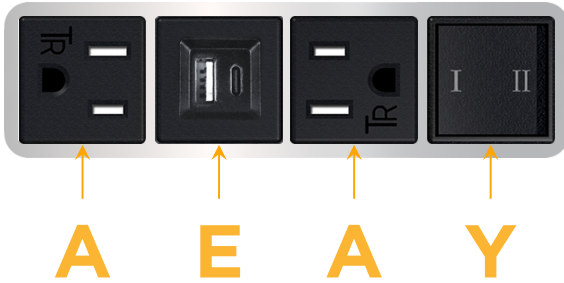

M-POWER-4T

AC POWER & DATA CONNECTIVITY SOLUTION

M-POWER-4T-AEAY-CRAB(2)

Distributed by

Mormax Company, Inc.

8 Westchester Plaza

Elmsford, NY 10523

914-699-0101

sales@mormax.com

mormax.com

Metro Light & Power's line of power & data solutions offers sophisticated design elements combined with greater ease of installation. Streamlined and low-profile, enhanced by side-exiting cords, our outlets advance the industry with their cutting edge look and feel. We believe flexibility is key, and we provide a variety of mounting options, including the ability to mount in limited spaces. Our outlets are available in many finishes and configurations, in addition to a custom color and finish capability for our clients.

Bezel Finish: **CHROME (ABS)**

Custom Finishes Available M-POWER-4T-AEAY-CRAB(2)

Features:

Module/Port Options:

- **A** Tamper Resistant AC Receptacle
- **E** USB-A & USB-C (20W)
- **M** Double USB-A (Fast Charging Ports - 18W)
- **H** HDMI
- **6** CAT 6
- **12** RJ 12
- **X** Switched AC
- **Y** 3-Way Switch (Low Voltage)
- **V** USB-C (45W High Speed Charging Port)
- **S** USB-C (25W High Speed Charging Port)
- **R** Switched AC (Rocker Switch)
- **D** Dimmer Switch

Plug:

Supplied with Low Profile Flat 45° Angle 120 VAC Plug

Optional Standard Straight 120 VAC Plug

Optional Straight 120 VAC Pass-through Plug

- CLEAN, COMPACT DESIGN
- STREAMLINED
- LOW PROFILE
- SIDE-EXITING CORDS
- PLUG & PLAY
- 6' AC CORD & PLUG (FLAT PLUG STANDARD)
- CUSTOMIZABLE CONFIGURATIONS AND FINISHES
- UL LISTED FOR MOUNTING IN FURNITURE
- 15A

UL LISTED AND APPROVED FOR USE ONLY WITH METRO LIGHT & POWER'S UL LISTED LEDS & CLASS 2 UL LISTED LED DRIVERS