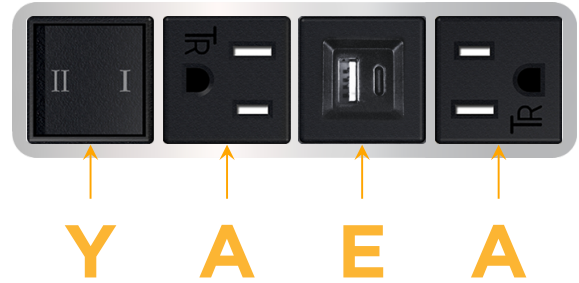

M-POWER-4T

AC POWER & DATA CONNECTIVITY SOLUTION

M-POWER-4T-AEAY-CRAB(2)

Distributed by

Mormax Company, Inc.

8 Westchester Plaza

Elmsford, NY 10523

914-699-0101

sales@mormax.com

mormax.com

Metro Light & Power's line of power & data solutions offers sophisticated design elements combined with greater ease of installation. Streamlined and low-profile, enhanced by side-exiting cords, our outlets advance the industry with their cutting edge look and feel. We believe flexibility is key, and we provide a variety of mounting options, including the ability to mount in limited spaces. Our outlets are available in many finishes and configurations, in addition to a custom color and finish capability for our clients.

Bezel Finish: **CHROME (ABS)**

Custom Finishes Available M-POWER-4T-AEAY-CRAB(2)

Features:

Module/Port Options:

- **A** Tamper Resistant AC Receptacle
- **E** USB-A & USB-C (20W)
- **M** Double USB-A (Fast Charging Ports - 18W)
- **H** HDMI
- **6** CAT 6
- **12** RJ 12
- **X** Switched AC
- **Y** 3-Way Switch (Low Voltage)
- **V** USB-C (45W High Speed Charging Port)
- **S** USB-C (25W High Speed Charging Port)
- **R** Switched AC (Rocker Switch)
- **D** Dimmer Switch

Plug:

Supplied with Low Profile Flat 45° Angle 120 VAC Plug

Optional Standard Straight 120 VAC Plug

Optional Straight 120 VAC Pass-through Plug

- CLEAN, COMPACT DESIGN
- STREAMLINED
- LOW PROFILE
- SIDE-EXITING CORDS
- PLUG & PLAY
- 6' AC CORD & PLUG (FLAT PLUG STANDARD)
- CUSTOMIZABLE CONFIGURATIONS AND FINISHES
- UL LISTED FOR MOUNTING IN FURNITURE
- 15A

UL LISTED AND APPROVED FOR USE ONLY WITH METRO LIGHT & POWER'S UL LISTED LEDS & CLASS 2 UL LISTED LED DRIVERS