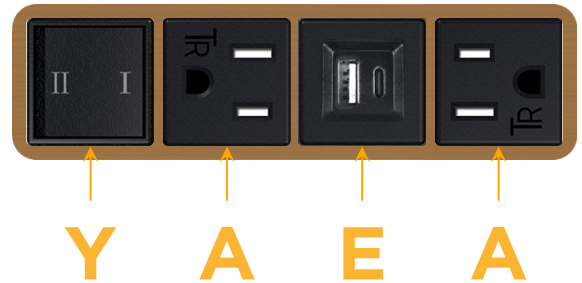

M-POWER-4T

AC POWER & DATA CONNECTIVITY SOLUTION

M-POWER-4T-AEAY-BZ4B(2)

Distributed by

Mormax Company, Inc.

8 Westchester Plaza

Elmsford, NY 10523

914-699-0101

sales@mormax.com

mormax.com

Metro Light & Power's line of power & data solutions offers sophisticated design elements combined with greater ease of installation. Streamlined and low-profile, enhanced by side-exiting cords, our outlets advance the industry with their cutting edge look and feel. We believe flexibility is key, and we provide a variety of mounting options, including the ability to mount in limited spaces. Our outlets are available in many finishes and configurations, in addition to a custom color and finish capability for our clients.

Bezel Finish: **SOLID BRONZE BRUSHED**

Custom Finishes Available M-POWER-4T-AEAY-BZ4B(2)

Features:

Module/Port Options:

- **A** Tamper Resistant AC Receptacle
- **E** USB-A & USB-C (20W)
- **M** Double USB-A (Fast Charging Ports - 18W)
- **H** HDMI
- **6** CAT 6
- **12** RJ 12
- **X** Switched AC
- **Y** 3-Way Switch (Low Voltage)
- **V** USB-C (45W High Speed Charging Port)
- **S** USB-C (25W High Speed Charging Port)
- **R** Switched AC (Rocker Switch)
- **D** Dimmer Switch

Plug:

Supplied with Low Profile Flat 45° Angle 120 VAC Plug

Optional Standard Straight 120 VAC Plug

Optional Straight 120 VAC Pass-through Plug

- CLEAN, COMPACT DESIGN
- STREAMLINED
- LOW PROFILE
- SIDE-EXITING CORDS
- PLUG & PLAY
- 6' AC CORD & PLUG (FLAT PLUG STANDARD)
- CUSTOMIZABLE CONFIGURATIONS AND FINISHES
- UL LISTED FOR MOUNTING IN FURNITURE
- 15A

UL LISTED AND APPROVED FOR USE ONLY WITH METRO LIGHT & POWER'S UL LISTED LEDS & CLASS 2 UL LISTED LED DRIVERS