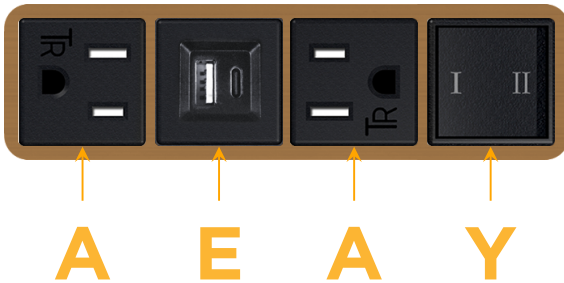

M-POWER-4T

AC POWER & DATA CONNECTIVITY SOLUTION

M-POWER-4T-AEAY-BZ4B(2)

Distributed by

Mormax Company, Inc.

8 Westchester Plaza

Elmsford, NY 10523

914-699-0101

sales@mormax.com

mormax.com

Metro Light & Power's line of power & data solutions offers sophisticated design elements combined with greater ease of installation. Streamlined and low-profile, enhanced by side-exiting cords, our outlets advance the industry with their cutting edge look and feel. We believe flexibility is key, and we provide a variety of mounting options, including the ability to mount in limited spaces. Our outlets are available in many finishes and configurations, in addition to a custom color and finish capability for our clients.

Bezel Finish: **SOLID BRONZE BRUSHED**

Custom Finishes Available M-POWER-4T-AEAY-BZ4B(2)

Features:

Module/Port Options:

- **A** Tamper Resistant AC Receptacle
- **E** USB-A & USB-C (20W)
- **M** Double USB-A (Fast Charging Ports - 18W)
- **H** HDMI
- **6** CAT 6
- **12** RJ 12
- **X** Switched AC
- **Y** 3-Way Switch (Low Voltage)
- **V** USB-C (45W High Speed Charging Port)
- **S** USB-C (25W High Speed Charging Port)
- **R** Switched AC (Rocker Switch)
- **D** Dimmer Switch

Plug:

Supplied with Low Profile Flat 45° Angle 120 VAC Plug

Optional Standard Straight 120 VAC Plug

Optional Straight 120 VAC Pass-through Plug

- CLEAN, COMPACT DESIGN
- STREAMLINED
- LOW PROFILE
- SIDE-EXITING CORDS
- PLUG & PLAY
- 6' AC CORD & PLUG (FLAT PLUG STANDARD)
- CUSTOMIZABLE CONFIGURATIONS AND FINISHES
- UL LISTED FOR MOUNTING IN FURNITURE
- 15A

UL LISTED AND APPROVED FOR USE ONLY WITH METRO LIGHT & POWER'S UL LISTED LEDS & CLASS 2 UL LISTED LED DRIVERS