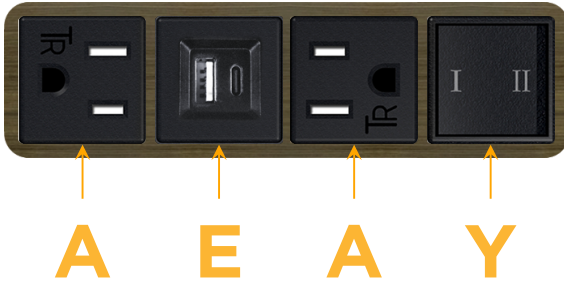

M-POWER-4T

AC POWER & DATA CONNECTIVITY SOLUTION

M-POWER-4T-AEAY-APAB(2)

Distributed by

Mormax Company, Inc.

8 Westchester Plaza

Elmsford, NY 10523

914-699-0101

sales@mormax.com

mormax.com

Metro Light & Power's line of power & data solutions offers sophisticated design elements combined with greater ease of installation. Streamlined and low-profile, enhanced by side-exiting cords, our outlets advance the industry with their cutting edge look and feel. We believe flexibility is key, and we provide a variety of mounting options, including the ability to mount in limited spaces. Our outlets are available in many finishes and configurations, in addition to a custom color and finish capability for our clients.

Bezel Finish: **SPECIAL ANTIQUE BRONZE (ABS)**

Custom Finishes Available M-POWER-4T-AEAY-APAB(2)

Features:

Module/Port Options:

- **A** Tamper Resistant AC Receptacle
- **E** USB-A & USB-C (20W)
- **M** Double USB-A (Fast Charging Ports - 18W)
- **H** HDMI
- **6** CAT 6
- **12** RJ 12
- **X** Switched AC
- **Y** 3-Way Switch (Low Voltage)
- **V** USB-C (45W High Speed Charging Port)
- **S** USB-C (25W High Speed Charging Port)
- **R** Switched AC (Rocker Switch)
- **D** Dimmer Switch

Plug:

Supplied with Low Profile Flat 45° Angle 120 VAC Plug

Optional Standard Straight 120 VAC Plug

Optional Straight 120 VAC Pass-through Plug

- CLEAN, COMPACT DESIGN
- STREAMLINED
- LOW PROFILE
- SIDE-EXITING CORDS
- PLUG & PLAY
- 6' AC CORD & PLUG (FLAT PLUG STANDARD)
- CUSTOMIZABLE CONFIGURATIONS AND FINISHES
- UL LISTED FOR MOUNTING IN FURNITURE
- 15A

UL LISTED AND APPROVED FOR USE ONLY WITH METRO LIGHT & POWER'S UL LISTED LEDS & CLASS 2 UL LISTED LED DRIVERS