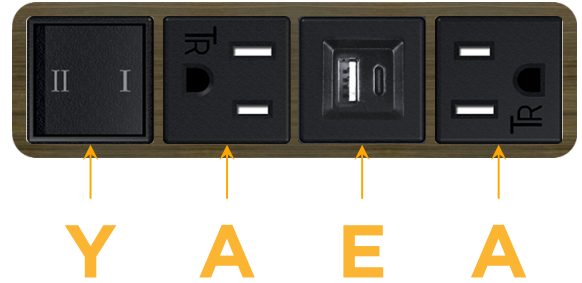

M-POWER-4T

AC POWER & DATA CONNECTIVITY SOLUTION

M-POWER-4T-AEAY-APAB(2)

Distributed by

Mormax Company, Inc.

8 Westchester Plaza

Elmsford, NY 10523

914-699-0101

sales@mormax.com

mormax.com

Metro Light & Power's line of power & data solutions offers sophisticated design elements combined with greater ease of installation. Streamlined and low-profile, enhanced by side-exiting cords, our outlets advance the industry with their cutting edge look and feel. We believe flexibility is key, and we provide a variety of mounting options, including the ability to mount in limited spaces. Our outlets are available in many finishes and configurations, in addition to a custom color and finish capability for our clients.

Bezel Finish: **SPECIAL ANTIQUE BRONZE (ABS)**

Custom Finishes Available M-POWER-4T-AEAY-APAB(2)

Features:

Module/Port Options:

- **A** Tamper Resistant AC Receptacle
- **E** USB-A & USB-C (20W)
- **M** Double USB-A (Fast Charging Ports - 18W)
- **H** HDMI
- **6** CAT 6
- **12** RJ 12
- **X** Switched AC
- **Y** 3-Way Switch (Low Voltage)
- **V** USB-C (45W High Speed Charging Port)
- **S** USB-C (25W High Speed Charging Port)
- **R** Switched AC (Rocker Switch)
- **D** Dimmer Switch

Plug:

Supplied with Low Profile Flat 45° Angle 120 VAC Plug

Optional Standard Straight 120 VAC Plug

Optional Straight 120 VAC Pass-through Plug

- CLEAN, COMPACT DESIGN
- STREAMLINED
- LOW PROFILE
- SIDE-EXITING CORDS
- PLUG & PLAY
- 6' AC CORD & PLUG (FLAT PLUG STANDARD)
- CUSTOMIZABLE CONFIGURATIONS AND FINISHES
- UL LISTED FOR MOUNTING IN FURNITURE
- 15A

UL LISTED AND APPROVED FOR USE ONLY WITH METRO LIGHT & POWER'S UL LISTED LEDS & CLASS 2 UL LISTED LED DRIVERS