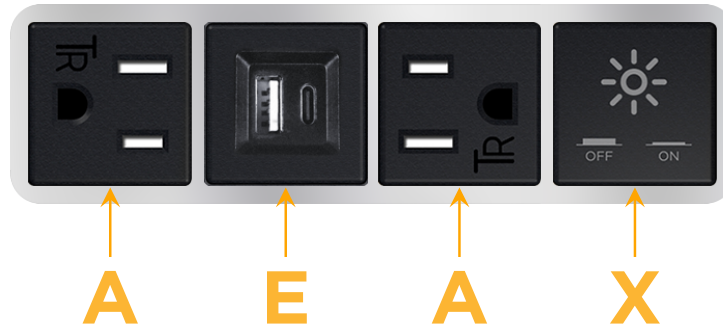

Bezel Finish: **STAINLESS STEEL MIRROR FINISH**

Custom Finishes Available M-POWER-4T-AEAX-SS8B

Features:

Module/Port Options:

- A Tamper Resistant AC Receptacle
- E USB-A & USB-C (20W)
- M Double USB-A (Fast Charging Ports - 18W)
- H HDMI
- 6 CAT 6
- 12 RJ 12
- X Switched AC
- Y 3-Way Switch (Low Voltage)
- V USB-C (45W High Speed Charging Port)
- S USB-C (25W High Speed Charging Port)
- R Switched AC (Rocker Switch)
- D Dimmer Switch

Plug:

Supplied with Low Profile Flat 45° Angle 120 VAC Plug

Optional Standard Straight 120 VAC Plug

Optional Straight 120 VAC Pass-through Plug

- CLEAN, COMPACT DESIGN
- STREAMLINED
- LOW PROFILE
- SIDE-EXITING CORDS
- PLUG & PLAY
- 6' AC CORD & PLUG (FLAT PLUG STANDARD)
- CUSTOMIZABLE CONFIGURATIONS AND FINISHES
- UL LISTED FOR MOUNTING IN FURNITURE
- 15A

sales@mormax.com

mormax.com

Specs:

Modules/Ports:

- A** Tamper Resistant AC Receptacle
- E** USB-A & USB-C (20W)
- X** Switched AC

A E X