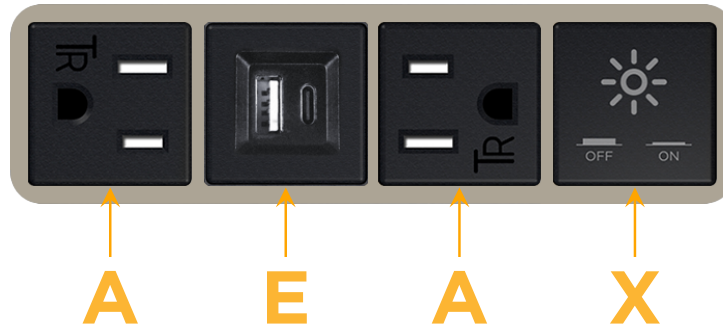

Bezel Finish: **SATIN NICKEL (ABS)**

Custom Finishes Available M-POWER-4T-AEAX-SAB

Features:

Module/Port Options:

- A** Tamper Resistant AC Receptacle
- E** USB-A & USB-C (20W)
- M** Double USB-A (Fast Charging Ports - 18W)
- H** HDMI
- 6** CAT 6
- 12** RJ 12
- X** Switched AC
- Y** 3-Way Switch (Low Voltage)
- V** USB-C (45W High Speed Charging Port)
- S** USB-C (25W High Speed Charging Port)
- R** Switched AC (Rocker Switch)
- D** Dimmer Switch

Plug:

- Supplied with Low Profile Flat 45° Angle 120 VAC Plug
- Optional Standard Straight 120 VAC Plug
- Optional Straight 120 VAC Pass-through Plug

- CLEAN, COMPACT DESIGN
- STREAMLINED
- LOW PROFILE
- SIDE-EXITING CORDS
- PLUG & PLAY
- 6' AC CORD & PLUG (FLAT PLUG STANDARD)
- CUSTOMIZABLE CONFIGURATIONS AND FINISHES
- UL LISTED FOR MOUNTING IN FURNITURE
- 15A

M-POWER-4T

AC POWER & DATA CONNECTIVITY SOLUTION

M-POWER-4T-AEAX-SAB

Specs:

Modules/Ports:

- A** Tamper Resistant AC Receptacle
- E** USB-A & USB-C (20W)
- X** Switched AC

A E X

Distributed by