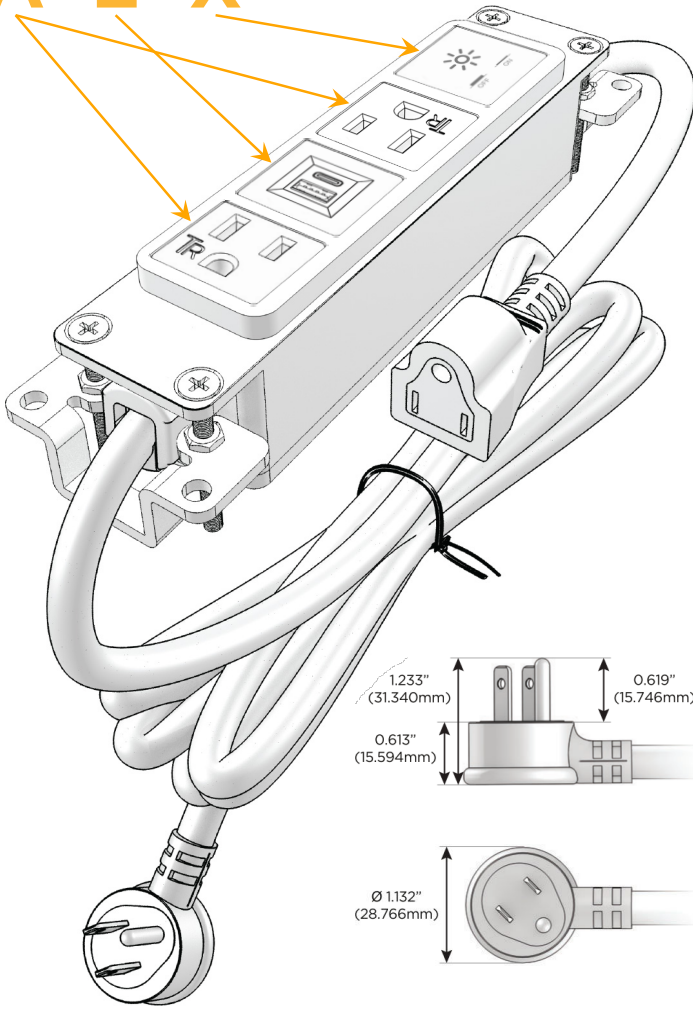

Bezel Finish: **SATIN NICKEL (ABS)**

Custom Finishes Available M-POWER-4T-AEAX-SAB

Features:

Module/Port Options:

- A** Tamper Resistant AC Receptacle
- E** USB-A & USB-C (20W)
- M** Double USB-A (Fast Charging Ports - 18W)
- H** HDMI
- 6** CAT 6
- 12** RJ 12
- X** Switched AC
- Y** 3-Way Switch (Low Voltage)
- V** USB-C (45W High Speed Charging Port)
- S** USB-C (25W High Speed Charging Port)
- R** Switched AC (Rocker Switch)
- D** Dimmer Switch

Plug:

- Supplied with Low Profile Flat 45° Angle 120 VAC Plug
- Optional Standard Straight 120 VAC Plug
- Optional Straight 120 VAC Pass-through Plug

- CLEAN, COMPACT DESIGN
- STREAMLINED
- LOW PROFILE
- SIDE-EXITING CORDS
- PLUG & PLAY
- 6' AC CORD & PLUG (FLAT PLUG STANDARD)
- CUSTOMIZABLE CONFIGURATIONS AND FINISHES
- UL LISTED FOR MOUNTING IN FURNITURE
- 15A

M-POWER-4T

AC POWER & DATA CONNECTIVITY SOLUTION

M-POWER-4T-AEAX-SAB

Specs:

Modules/Ports:

- A** Tamper Resistant AC Receptacle
- E** USB-A & USB-C (20W)
- X** Switched AC

A E X

Distributed by