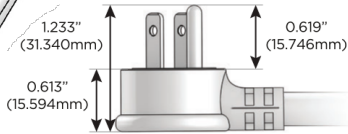

M-POWER-4T

AC POWER & DATA CONNECTIVITY SOLUTION

M-POWER-4T-AEAX-SAB

Specs:

Modules/Ports:

- A** Tamper Resistant AC Receptacle
- E** USB-A & USB-C (20W)
- X** Switched AC

A E X

Distributed by