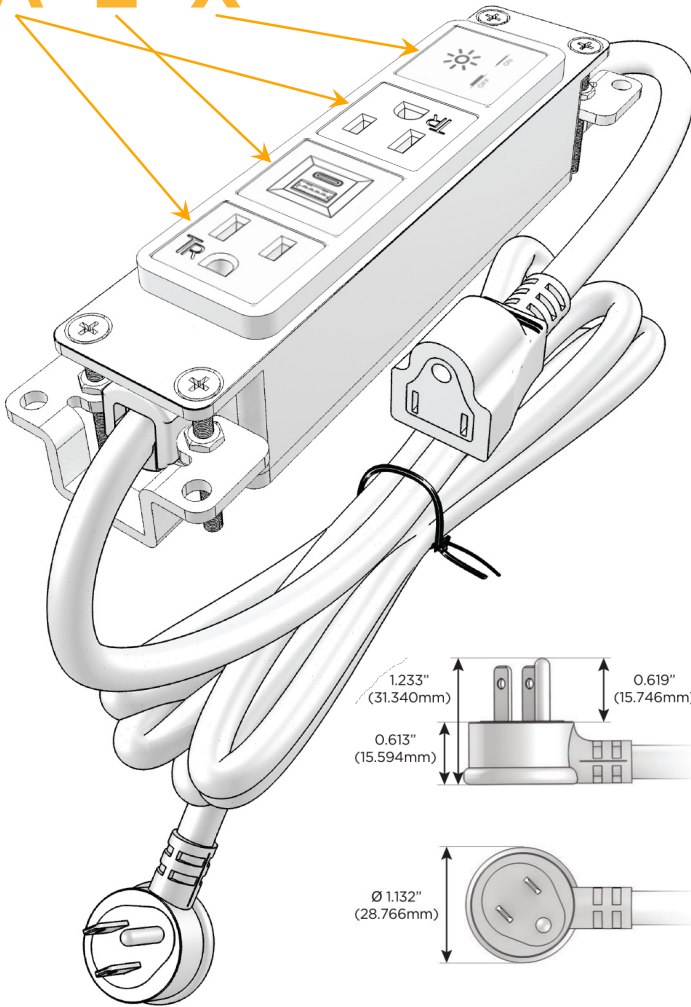

Bezel Finish: **SOLID COPPER**

Custom Finishes Available M-POWER-4T-AEAX-CB

Features:

**Module/Port Options:**

- A** Tamper Resistant AC Receptacle
- E** USB-A & USB-C (20W)
- M** Double USB-A (Fast Charging Ports - 18W)
- H** HDMI
- 6** CAT 6
- 12** RJ 12
- X** Switched AC
- Y** 3-Way Switch (Low Voltage)
- V** USB-C (45W High Speed Charging Port)
- S** USB-C (25W High Speed Charging Port)
- R** Switched AC (Rocker Switch)
- D** Dimmer Switch

**Plug:**

Supplied with Low Profile Flat 45° Angle 120 VAC Plug

Optional Standard Straight 120 VAC Plug

Optional Straight 120 VAC Pass-through Plug

- CLEAN, COMPACT DESIGN
- STREAMLINED
- LOW PROFILE
- SIDE-EXITING CORDS
- PLUG & PLAY
- 6' AC CORD & PLUG (FLAT PLUG STANDARD)
- CUSTOMIZABLE CONFIGURATIONS AND FINISHES
- UL LISTED FOR MOUNTING IN FURNITURE
- 15A

sales@mormax.com

mormax.com

Specs:

**Modules/Ports:**

- A** Tamper Resistant AC Receptacle
- E** USB-A & USB-C (20W)
- X** Switched AC

**A E X**

TOP