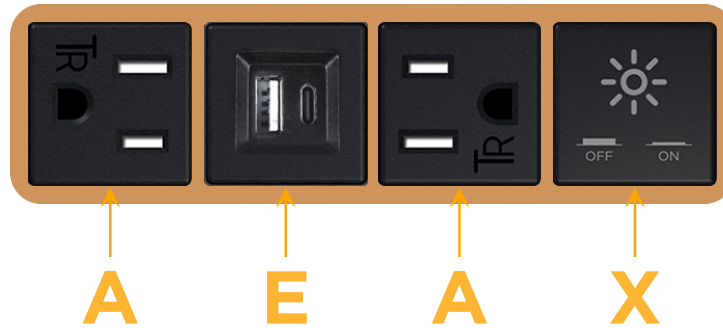

Bezel Finish: **SOLID COPPER**

Custom Finishes Available M-POWER-4T-AEAX-CB

Features:

**Module/Port Options:**

- A** Tamper Resistant AC Receptacle
- E** USB-A & USB-C (20W)
- M** Double USB-A (Fast Charging Ports - 18W)
- H** HDMI
- 6** CAT 6
- 12** RJ 12
- X** Switched AC
- Y** 3-Way Switch (Low Voltage)
- V** USB-C (45W High Speed Charging Port)
- S** USB-C (25W High Speed Charging Port)
- R** Switched AC (Rocker Switch)
- D** Dimmer Switch

**Plug:**

Supplied with Low Profile Flat 45° Angle 120 VAC Plug

Optional Standard Straight 120 VAC Plug

Optional Straight 120 VAC Pass-through Plug

- CLEAN, COMPACT DESIGN
- STREAMLINED
- LOW PROFILE
- SIDE-EXITING CORDS
- PLUG & PLAY
- 6' AC CORD & PLUG (FLAT PLUG STANDARD)
- CUSTOMIZABLE CONFIGURATIONS AND FINISHES
- UL LISTED FOR MOUNTING IN FURNITURE
- 15A

sales@mormax.com

mormax.com

Specs:

**Modules/Ports:**

- A** Tamper Resistant AC Receptacle
- E** USB-A & USB-C (20W)
- X** Switched AC

**A E X**

TOP