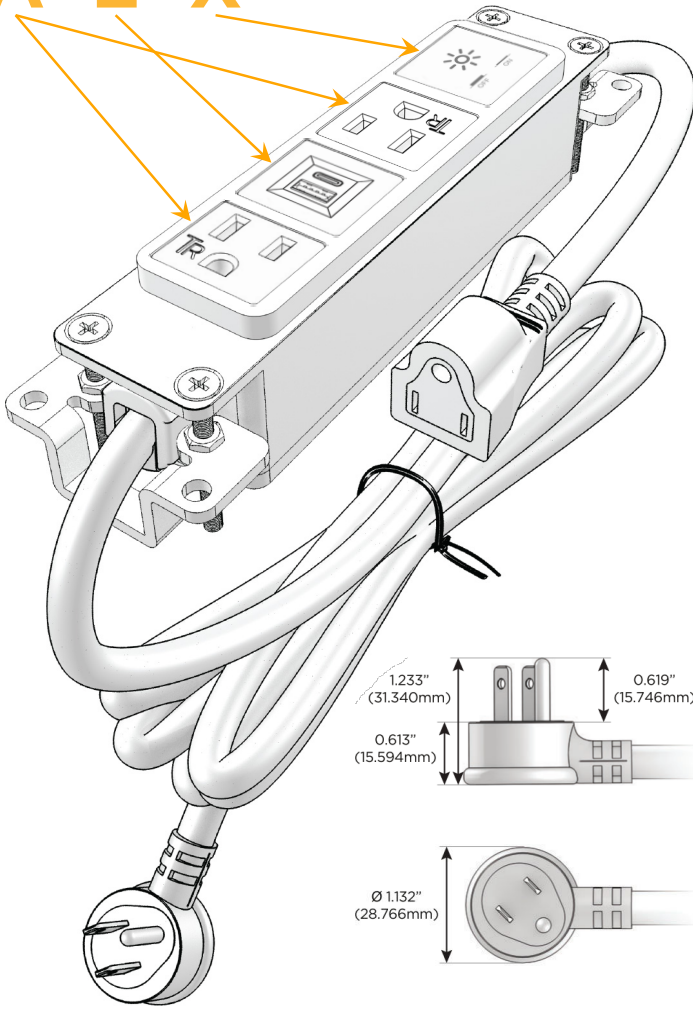

Bezel Finish: **STANDARD BRONZE (ABS)**

Custom Finishes Available M-POWER-4T-AEAX-BZAB

Features:

Module/Port Options:

- A** Tamper Resistant AC Receptacle
- E** USB-A & USB-C (20W)
- M** Double USB-A (Fast Charging Ports - 18W)
- H** HDMI
- 6** CAT 6
- 12** RJ 12
- X** Switched AC
- Y** 3-Way Switch (Low Voltage)
- V** USB-C (45W High Speed Charging Port)
- S** USB-C (25W High Speed Charging Port)
- R** Switched AC (Rocker Switch)
- D** Dimmer Switch

Plug:

Supplied with Low Profile Flat 45° Angle 120 VAC Plug

Optional Standard Straight 120 VAC Plug

Optional Straight 120 VAC Pass-through Plug

- CLEAN, COMPACT DESIGN
- STREAMLINED
- LOW PROFILE
- SIDE-EXITING CORDS
- PLUG & PLAY
- 6' AC CORD & PLUG (FLAT PLUG STANDARD)
- CUSTOMIZABLE CONFIGURATIONS AND FINISHES
- UL LISTED FOR MOUNTING IN FURNITURE
- 15A

M-POWER-4T

AC POWER & DATA CONNECTIVITY SOLUTION

M-POWER-4T-AEAX-BZAB

Specs:

Modules/Ports:

- A** Tamper Resistant AC Receptacle
- E** USB-A & USB-C (20W)
- X** Switched AC

A E X

Distributed by