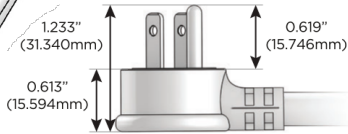

M-POWER-4T

AC POWER & DATA CONNECTIVITY SOLUTION

M-POWER-4T-AEAX-BZAB

Specs:

Modules/Ports:

- A** Tamper Resistant AC Receptacle
- E** USB-A & USB-C (20W)
- X** Switched AC

A E X

Distributed by