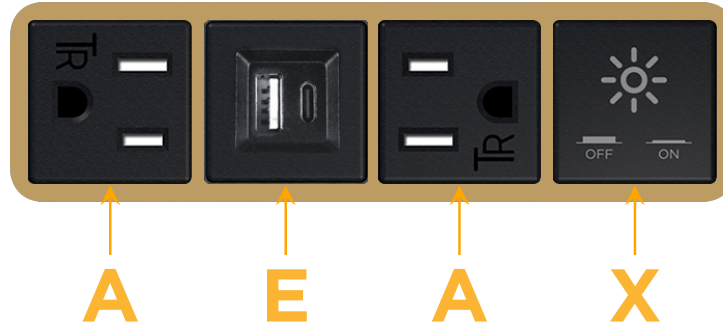

Bezel Finish: **STANDARD BRONZE (ABS)**

Custom Finishes Available M-POWER-4T-AEAX-BZAB

Features:

Module/Port Options:

- A** Tamper Resistant AC Receptacle
- E** USB-A & USB-C (20W)
- M** Double USB-A (Fast Charging Ports - 18W)
- H** HDMI
- 6** CAT 6
- 12** RJ 12
- X** Switched AC
- Y** 3-Way Switch (Low Voltage)
- V** USB-C (45W High Speed Charging Port)
- S** USB-C (25W High Speed Charging Port)
- R** Switched AC (Rocker Switch)
- D** Dimmer Switch

Plug:

Supplied with Low Profile Flat 45° Angle 120 VAC Plug

Optional Standard Straight 120 VAC Plug

Optional Straight 120 VAC Pass-through Plug

- CLEAN, COMPACT DESIGN
- STREAMLINED
- LOW PROFILE
- SIDE-EXITING CORDS
- PLUG & PLAY
- 6' AC CORD & PLUG (FLAT PLUG STANDARD)
- CUSTOMIZABLE CONFIGURATIONS AND FINISHES
- UL LISTED FOR MOUNTING IN FURNITURE
- 15A

M-POWER-4T

AC POWER & DATA CONNECTIVITY SOLUTION

M-POWER-4T-AEAX-BZAB

Specs:

Modules/Ports:

- A** Tamper Resistant AC Receptacle
- E** USB-A & USB-C (20W)
- X** Switched AC

A E X

Distributed by