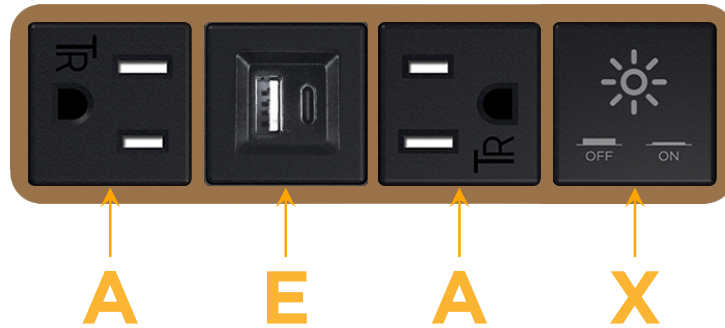

M-POWER-4T

AC POWER & DATA CONNECTIVITY SOLUTION

M-POWER-4T-AEAX-BZ5AB

Distributed by

Mormax Company, Inc.

8 Westchester Plaza

Elmsford, NY 10523

914-699-0101

sales@mormax.com

mormax.com

Metro Light & Power's line of power & data solutions offers sophisticated design elements combined with greater ease of installation. Streamlined and low-profile, enhanced by side-exiting cords, our outlets advance the industry with their cutting edge look and feel. We believe flexibility is key, and we provide a variety of mounting options, including the ability to mount in limited spaces. Our outlets are available in many finishes and configurations, in addition to a custom color and finish capability for our clients.

Bezel Finish: **ARCHITECTURAL BRONZE (ABS)**

Custom Finishes Available M-POWER-4T-AEAX-BZ5AB

Features:

Module/Port Options:

- **A** Tamper Resistant AC Receptacle
- **E** USB-A & USB-C (20W)
- **M** Double USB-A (Fast Charging Ports - 18W)
- **H** HDMI
- **6** CAT 6
- **12** RJ 12
- **X** Switched AC
- **Y** 3-Way Switch (Low Voltage)
- **V** USB-C (45W High Speed Charging Port)
- **S** USB-C (25W High Speed Charging Port)
- **R** Switched AC (Rocker Switch)
- **D** Dimmer Switch

Plug:

Supplied with Low Profile Flat 45° Angle 120 VAC Plug

Optional Standard Straight 120 VAC Plug

Optional Straight 120 VAC Pass-through Plug

- CLEAN, COMPACT DESIGN
- STREAMLINED
- LOW PROFILE
- SIDE-EXITING CORDS
- PLUG & PLAY
- 6' AC CORD & PLUG (FLAT PLUG STANDARD)
- CUSTOMIZABLE CONFIGURATIONS AND FINISHES
- UL LISTED FOR MOUNTING IN FURNITURE
- 15A