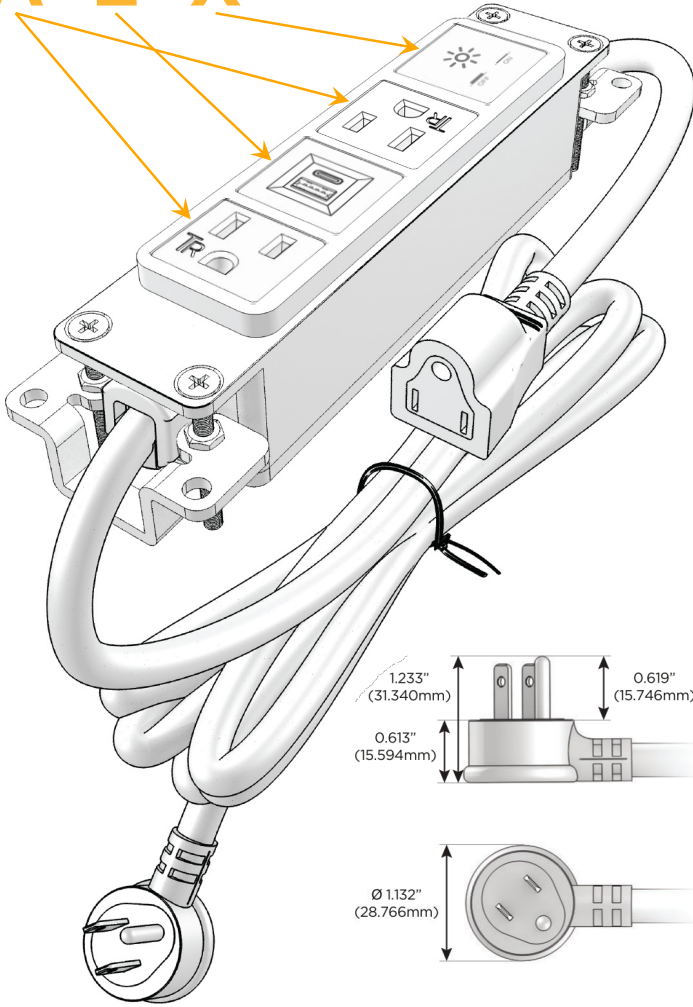

### Module/Port Options:

- A** Tamper Resistant AC Receptacle
- E** USB-A & USB-C (20W)
- M** Double USB-A (Fast Charging Ports - 18W)
- H** HDMI
- 6** CAT 6
- 12** RJ 12
- X** Switched AC
- Y** 3-Way Switch (Low Voltage)
- V** USB-C (45W High Speed Charging Port)
- S** USB-C (25W High Speed Charging Port)
- R** Switched AC (Rocker Switch)
- D** Dimmer Switch

### Plug:

Supplied with Low Profile Flat 45° Angle 120 VAC Plug

Optional Standard Straight 120 VAC Plug

Optional Straight 120 VAC Pass-through Plug

- CLEAN, COMPACT DESIGN
- STREAMLINED
- LOW PROFILE
- SIDE-EXITING CORDS
- PLUG & PLAY
- 6' AC CORD & PLUG (FLAT PLUG STANDARD)
- CUSTOMIZABLE CONFIGURATIONS AND FINISHES
- UL LISTED FOR MOUNTING IN FURNITURE
- 15A

# M-POWER-4T

AC POWER & DATA CONNECTIVITY SOLUTION

M-POWER-4T-AEAX-BZ5AB

Specs:

**Modules/Ports:**

- A** Tamper Resistant AC Receptacle
- E** USB-A & USB-C (20W)
- X** Switched AC

**A E X**

Distributed by