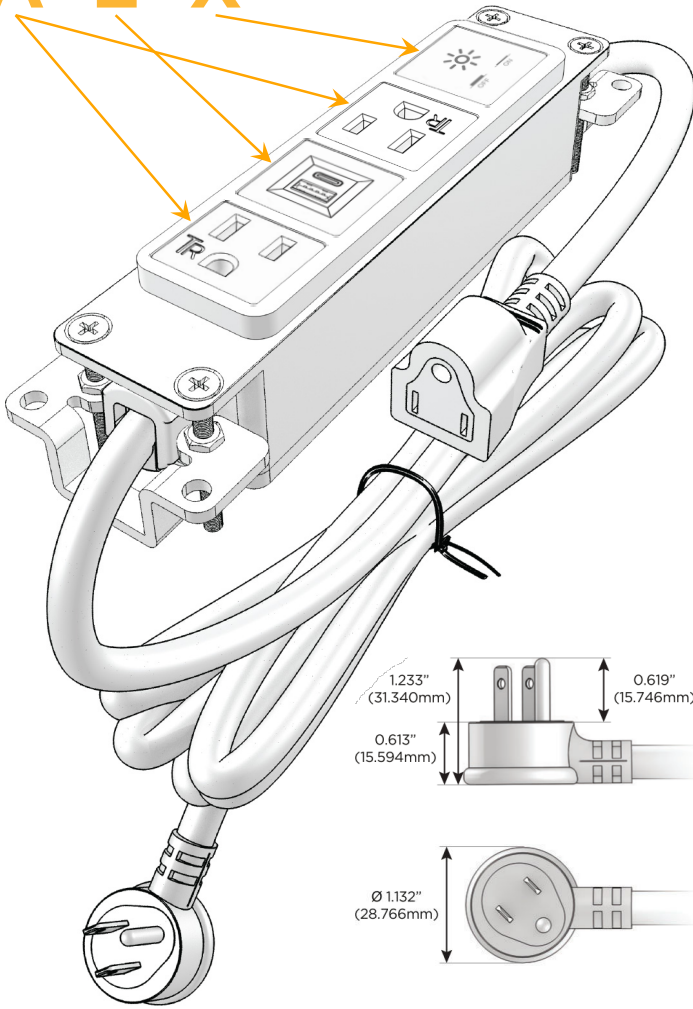

Bezel Finish: **ANTIQUED ARCHITECTURAL BRONZE (ABS)**

Custom Finishes Available M-POWER-4T-AEAX-BZ5AAB

Features:

Module/Port Options:

- A** Tamper Resistant AC Receptacle
- E** USB-A & USB-C (20W)
- M** Double USB-A (Fast Charging Ports - 18W)
- H** HDMI
- 6** CAT 6
- 12** RJ 12
- X** Switched AC
- Y** 3-Way Switch (Low Voltage)
- V** USB-C (45W High Speed Charging Port)
- S** USB-C (25W High Speed Charging Port)
- R** Switched AC (Rocker Switch)
- D** Dimmer Switch

Plug:

Supplied with Low Profile Flat 45° Angle 120 VAC Plug

Optional Standard Straight 120 VAC Plug

Optional Straight 120 VAC Pass-through Plug

- CLEAN, COMPACT DESIGN
- STREAMLINED
- LOW PROFILE
- SIDE-EXITING CORDS
- PLUG & PLAY
- 6' AC CORD & PLUG (FLAT PLUG STANDARD)
- CUSTOMIZABLE CONFIGURATIONS AND FINISHES
- UL LISTED FOR MOUNTING IN FURNITURE
- 15A

M-POWER-4T

AC POWER & DATA CONNECTIVITY SOLUTION

M-POWER-4T-AEAX-BZ5AAB

Specs:

Modules/Ports:

- A** Tamper Resistant AC Receptacle
- E** USB-A & USB-C (20W)
- X** Switched AC

A E X

Distributed by