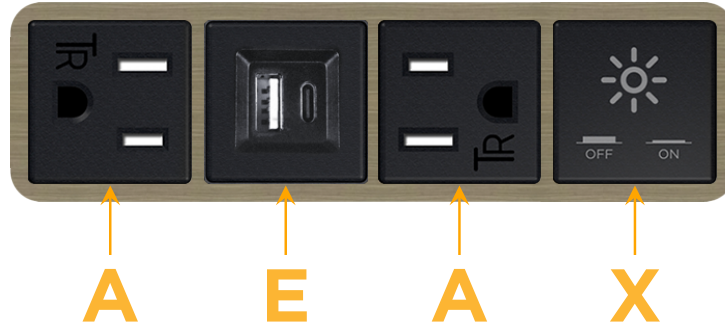

Bezel Finish: **ANTIQUED ARCHITECTURAL BRONZE (ABS)**

Custom Finishes Available M-POWER-4T-AEAX-BZ5AAB

Features:

Module/Port Options:

- A** Tamper Resistant AC Receptacle
- E** USB-A & USB-C (20W)
- M** Double USB-A (Fast Charging Ports - 18W)
- H** HDMI
- 6** CAT 6
- 12** RJ 12
- X** Switched AC
- Y** 3-Way Switch (Low Voltage)
- V** USB-C (45W High Speed Charging Port)
- S** USB-C (25W High Speed Charging Port)
- R** Switched AC (Rocker Switch)
- D** Dimmer Switch

Plug:

Supplied with Low Profile Flat 45° Angle 120 VAC Plug

Optional Standard Straight 120 VAC Plug

Optional Straight 120 VAC Pass-through Plug

- CLEAN, COMPACT DESIGN
- STREAMLINED
- LOW PROFILE
- SIDE-EXITING CORDS
- PLUG & PLAY
- 6' AC CORD & PLUG (FLAT PLUG STANDARD)
- CUSTOMIZABLE CONFIGURATIONS AND FINISHES
- UL LISTED FOR MOUNTING IN FURNITURE
- 15A

M-POWER-4T

AC POWER & DATA CONNECTIVITY SOLUTION

M-POWER-4T-AEAX-BZ5AAB

Specs:

Modules/Ports:

- A** Tamper Resistant AC Receptacle
- E** USB-A & USB-C (20W)
- X** Switched AC

A E X

Distributed by