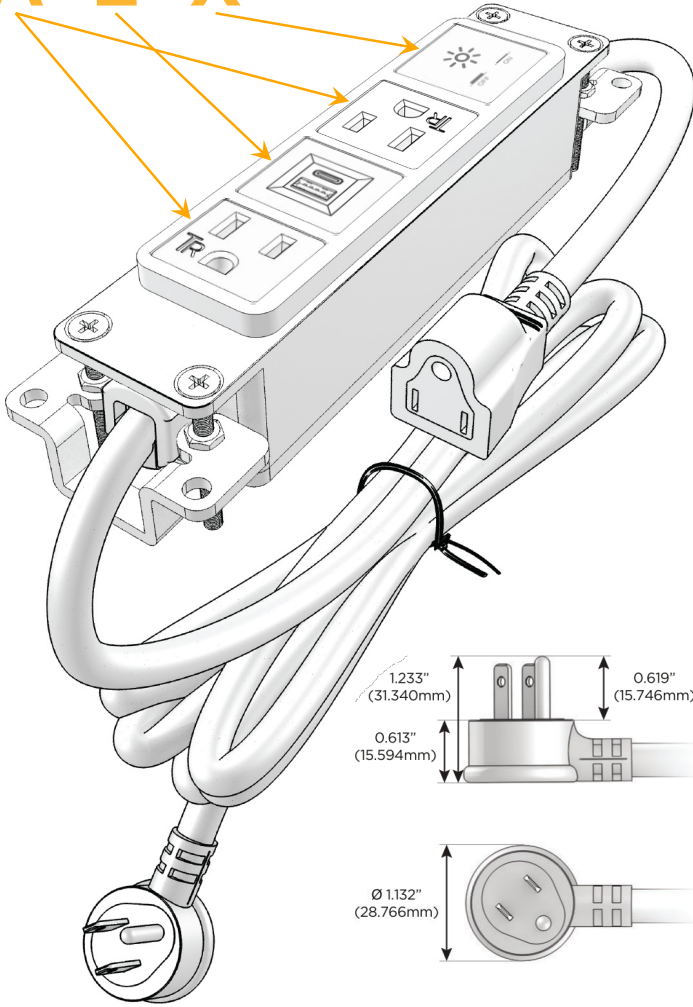

### Module/Port Options:

- A** Tamper Resistant AC Receptacle
- E** USB-A & USB-C (20W)
- M** Double USB-A (Fast Charging Ports - 18W)
- H** HDMI
- 6** CAT 6
- 12** RJ 12
- X** Switched AC
- Y** 3-Way Switch (Low Voltage)
- V** USB-C (45W High Speed Charging Port)
- S** USB-C (25W High Speed Charging Port)
- R** Switched AC (Rocker Switch)
- D** Dimmer Switch

### Plug:

Supplied with Low Profile Flat 45° Angle 120 VAC Plug

Optional Standard Straight 120 VAC Plug

Optional Straight 120 VAC Pass-through Plug

- CLEAN, COMPACT DESIGN
- STREAMLINED
- LOW PROFILE
- SIDE-EXITING CORDS
- PLUG & PLAY
- 6' AC CORD & PLUG (FLAT PLUG STANDARD)
- CUSTOMIZABLE CONFIGURATIONS AND FINISHES
- UL LISTED FOR MOUNTING IN FURNITURE
- 15A

# M-POWER-4T

AC POWER & DATA CONNECTIVITY SOLUTION

M-POWER-4T-AEAX-BZ4B

Specs:

**Modules/Ports:**

- A** Tamper Resistant AC Receptacle
- E** USB-A & USB-C (20W)
- X** Switched AC

**A E X**

Distributed by