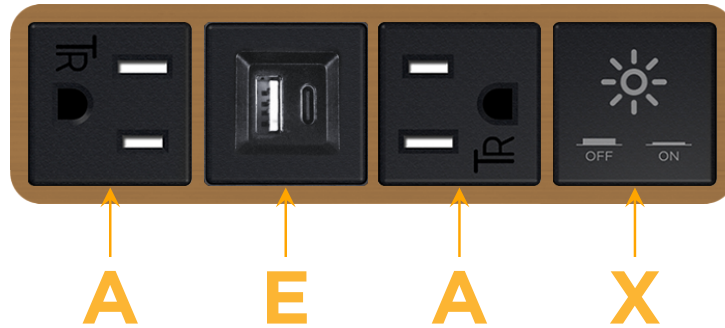

M-POWER-4T

AC POWER & DATA CONNECTIVITY SOLUTION

M-POWER-4T-AEAX-BZ4B

Distributed by

Mormax Company, Inc.

8 Westchester Plaza

Elmsford, NY 10523

914-699-0101

sales@mormax.com

mormax.com

Metro Light & Power's line of power & data solutions offers sophisticated design elements combined with greater ease of installation. Streamlined and low-profile, enhanced by side-exiting cords, our outlets advance the industry with their cutting edge look and feel. We believe flexibility is key, and we provide a variety of mounting options, including the ability to mount in limited spaces. Our outlets are available in many finishes and configurations, in addition to a custom color and finish capability for our clients.

Bezel Finish: **SOLID BRONZE BRUSHED**

Custom Finishes Available M-POWER-4T-AEAX-BZ4B

Features:

Module/Port Options:

- **A** Tamper Resistant AC Receptacle
- **E** USB-A & USB-C (20W)
- **M** Double USB-A (Fast Charging Ports - 18W)
- **H** HDMI
- **6** CAT 6
- **12** RJ 12
- **X** Switched AC
- **Y** 3-Way Switch (Low Voltage)
- **V** USB-C (45W High Speed Charging Port)
- **S** USB-C (25W High Speed Charging Port)
- **R** Switched AC (Rocker Switch)
- **D** Dimmer Switch

Plug:

Supplied with Low Profile Flat 45° Angle 120 VAC Plug

Optional Standard Straight 120 VAC Plug

Optional Straight 120 VAC Pass-through Plug

- CLEAN, COMPACT DESIGN
- STREAMLINED
- LOW PROFILE
- SIDE-EXITING CORDS
- PLUG & PLAY
- 6' AC CORD & PLUG (FLAT PLUG STANDARD)
- CUSTOMIZABLE CONFIGURATIONS AND FINISHES
- UL LISTED FOR MOUNTING IN FURNITURE
- 15A