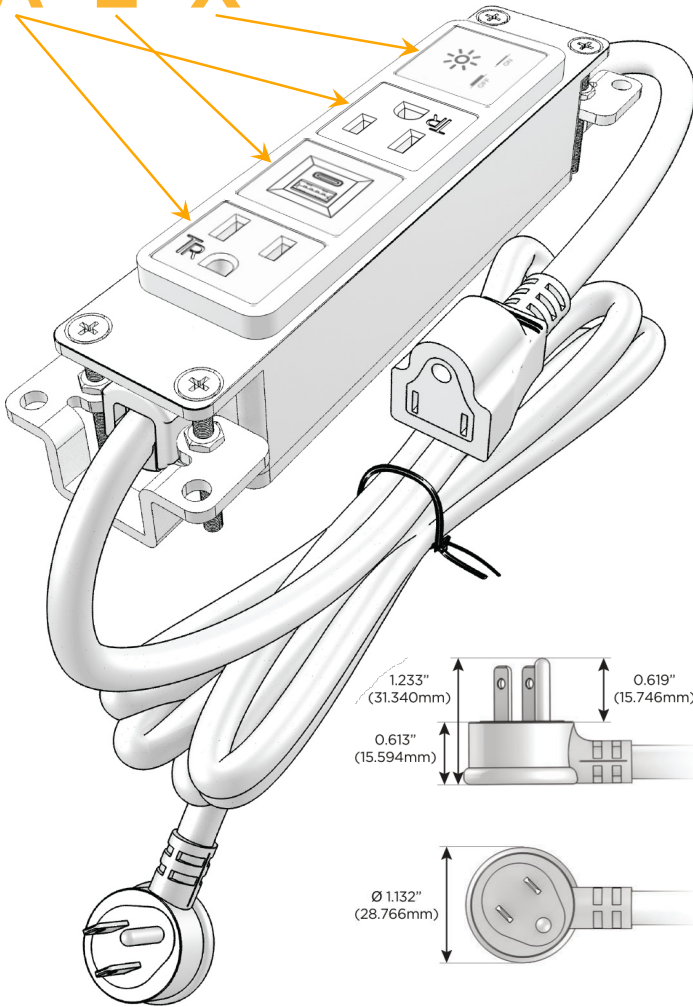

### Module/Port Options:

- A Tamper Resistant AC Receptacle
- E USB-A & USB-C (20W)
- M Double USB-A (Fast Charging Ports - 18W)
- H HDMI
- 6 CAT 6
- 12 RJ 12
- X Switched AC
- Y 3-Way Switch (Low Voltage)
- V USB-C (45W High Speed Charging Port)
- S USB-C (25W High Speed Charging Port)
- R Switched AC (Rocker Switch)
- D Dimmer Switch

### Plug:

- Supplied with Low Profile Flat 45° Angle 120 VAC Plug
- Optional Standard Straight 120 VAC Plug
- Optional Straight 120 VAC Pass-through Plug

- CLEAN, COMPACT DESIGN
- STREAMLINED
- LOW PROFILE
- SIDE-EXITING CORDS
- PLUG & PLAY
- 6' AC CORD & PLUG (FLAT PLUG STANDARD)
- CUSTOMIZABLE CONFIGURATIONS AND FINISHES
- UL LISTED FOR MOUNTING IN FURNITURE
- 15A

# M-POWER-4T

AC POWER & DATA CONNECTIVITY SOLUTION

M-POWER-4T-AEAX-BRAAB

Specs:

**Modules/Ports:**

- A** Tamper Resistant AC Receptacle
- E** USB-A & USB-C (20W)
- X** Switched AC

**A E X**

Distributed by