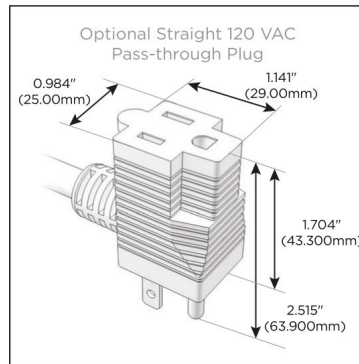

### Module/Port Options:

- A Tamper Resistant AC Receptacle
- E USB-A & USB-C (20W)
- M Double USB-A (Fast Charging Ports - 18W)
- H HDMI
- 6 CAT 6
- 12 RJ 12
- X Switched AC
- Y 3-Way Switch (Low Voltage)
- V USB-C (45W High Speed Charging Port)
- S USB-C (25W High Speed Charging Port)
- R Switched AC (Rocker Switch)
- D Dimmer Switch

### Plug:

- Supplied with Low Profile Flat 45° Angle 120 VAC Plug
- Optional Standard Straight 120 VAC Plug
- Optional Straight 120 VAC Pass-through Plug

- CLEAN, COMPACT DESIGN
- STREAMLINED
- LOW PROFILE
- SIDE-EXITING CORDS
- PLUG & PLAY
- 6' AC CORD & PLUG (FLAT PLUG STANDARD)
- CUSTOMIZABLE CONFIGURATIONS AND FINISHES
- UL LISTED FOR MOUNTING IN FURNITURE
- 15A

# M-POWER-4T

AC POWER & DATA CONNECTIVITY SOLUTION

M-POWER-4T-AEAX-BRAAB

Specs:

**Modules/Ports:**

- A** Tamper Resistant AC Receptacle
- E** USB-A & USB-C (20W)
- X** Switched AC

**A E X**

Distributed by