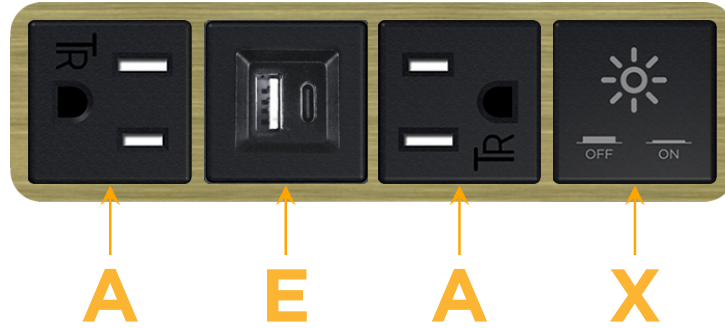

M-POWER-4T

AC POWER & DATA CONNECTIVITY SOLUTION

M-POWER-4T-AEAX-BRAAB

Distributed by

Mormax Company, Inc.

8 Westchester Plaza

Elmsford, NY 10523

914-699-0101

sales@mormax.com

mormax.com

Metro Light & Power's line of power & data solutions offers sophisticated design elements combined with greater ease of installation. Streamlined and low-profile, enhanced by side-exiting cords, our outlets advance the industry with their cutting edge look and feel. We believe flexibility is key, and we provide a variety of mounting options, including the ability to mount in limited spaces. Our outlets are available in many finishes and configurations, in addition to a custom color and finish capability for our clients.

Bezel Finish: **BRASS ANTIQUED (ABS)**

Custom Finishes Available M-POWER-4T-AEAX-BRAAB

Features:

Module/Port Options:

- A Tamper Resistant AC Receptacle
- E USB-A & USB-C (20W)
- M Double USB-A (Fast Charging Ports - 18W)
- H HDMI
- 6 CAT 6
- 12 RJ 12
- X Switched AC
- Y 3-Way Switch (Low Voltage)
- V USB-C (45W High Speed Charging Port)
- S USB-C (25W High Speed Charging Port)
- R Switched AC (Rocker Switch)
- D Dimmer Switch

Plug:

- Supplied with Low Profile Flat 45° Angle 120 VAC Plug
- Optional Standard Straight 120 VAC Plug
- Optional Straight 120 VAC Pass-through Plug

- CLEAN, COMPACT DESIGN
- STREAMLINED
- LOW PROFILE
- SIDE-EXITING CORDS
- PLUG & PLAY
- 6' AC CORD & PLUG (FLAT PLUG STANDARD)
- CUSTOMIZABLE CONFIGURATIONS AND FINISHES
- UL LISTED FOR MOUNTING IN FURNITURE
- 15A