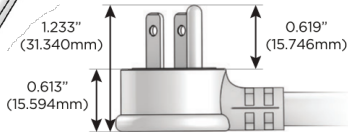

# M-POWER-4T

AC POWER & DATA CONNECTIVITY SOLUTION

M-POWER-4T-AEAX-BRAAB

Specs:

**Modules/Ports:**

- A** Tamper Resistant AC Receptacle
- E** USB-A & USB-C (20W)
- X** Switched AC

**A E X**

Distributed by